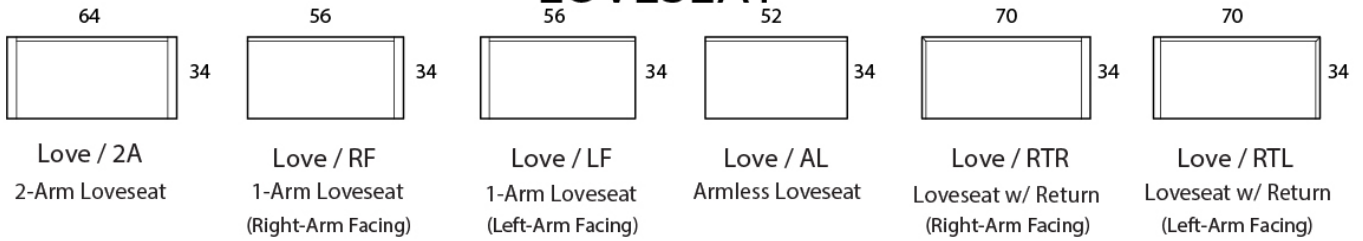

KESSLER

Specifications

Sofa: 88" w x 34" d x 30" h

Mid-Sofa: 76" w x 34" d x 30" h

Loveseat: 64" w x 34" d x 30" h

Chair: 50" w x 34" d x 30" h

Arm: 4" w at top rail/ 8" w at widest point x 30" h

Seat: 23" d x 19" h

Available as a sectional in custom sizes and configurations. All dimensions are approximate.

Style: KESSLER - #360

SOFA

MID SOFA

LOVESEAT

CHAISE

BUMPER CHAISE

CHAIR

CORNER

OTTOMAN