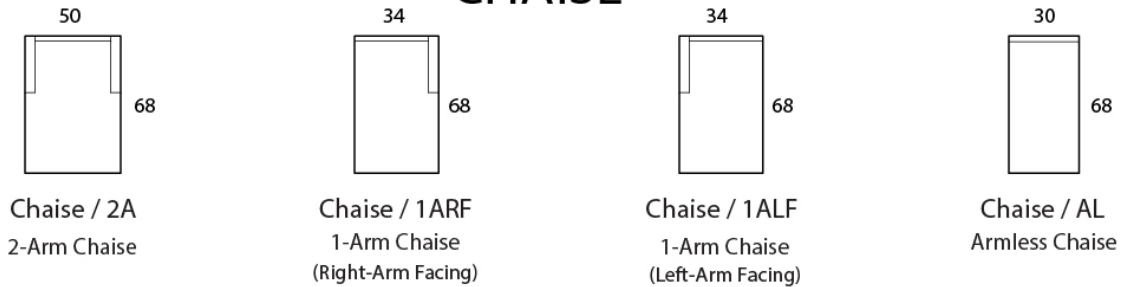

KESSLER

Specifications

Sofa: 88" w x 34" d x 30" h

Mid-Sofa: 76" w x 34" d x 30" h

Loveseat: 64" w x 34" d x 30" h

Chair: 50" w x 34" d x 30" h

Arm: 4" w at top rail/ 8" w at widest point x 30" h

Seat: 23" d x 19" h

Available as a sectional in custom sizes and configurations. All dimensions are approximate.

Style: KESSLER - #360

SOFA

MID SOFA

LOVESEAT

CHAISE

BUMPER CHAISE

CHAIR