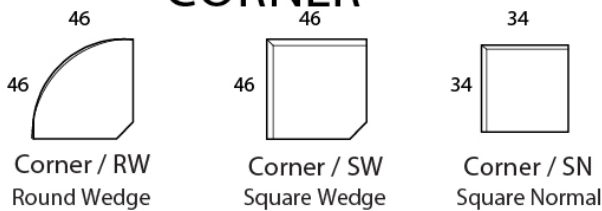

Style: KESSLER - #360

SOFA

MID SOFA

LOVESEAT

CHAISE

BUMPER CHAISE

CHAIR

CORNER

OTTOMAN