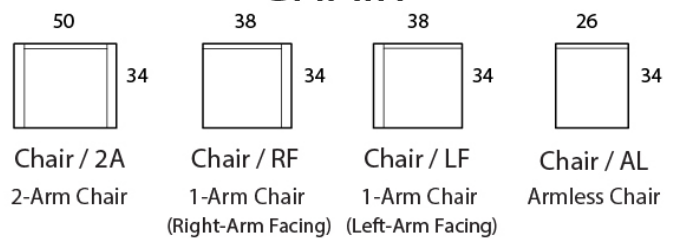

KESSLER

Specifications

Sofa: 88" w x 34" d x 30" h

Mid-Sofa: 76" w x 34" d x 30" h

Loveseat: 64" w x 34" d x 30" h

Chair: 50" w x 34" d x 30" h

Arm: 4" w at top rail/ 8" w at widest point x 30" h

Seat: 23" d x 19" h

Available as a sectional in custom sizes and configurations. All dimensions are approximate.

Style: KESSLER - #360

SOFA

MID SOFA

LOVESEAT

CHAISE

BUMPER CHAISE

CHAIR

CORNER

OTTOMAN