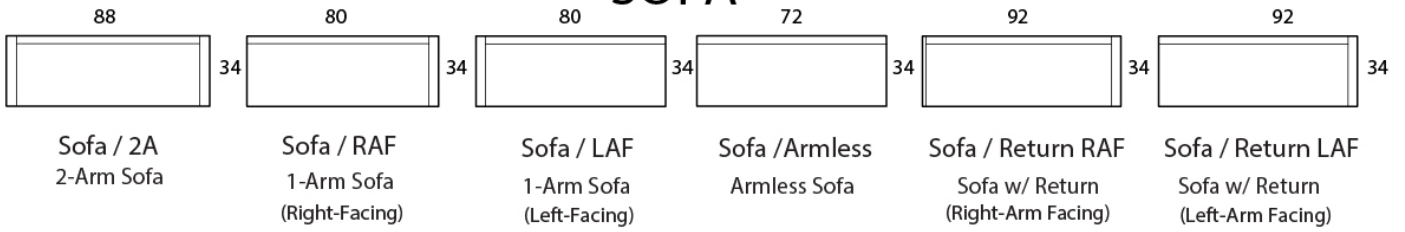

KESSLER

Specifications

Sofa: 88" w x 34" d x 30" h

Mid-Sofa: 76" w x 34" d x 30" h

Loveseat: 64" w x 34" d x 30" h

Chair: 50" w x 34" d x 30" h

Arm: 4" w at top rail/ 8" w at widest point x 30" h

Seat: 23" d x 19" h

Available as a sectional in custom sizes and configurations. All dimensions are approximate.

Style: KESSLER - #360

SOFA

MID SOFA

LOVESEAT

CHAISE

BUMPER CHAISE

CHAIR