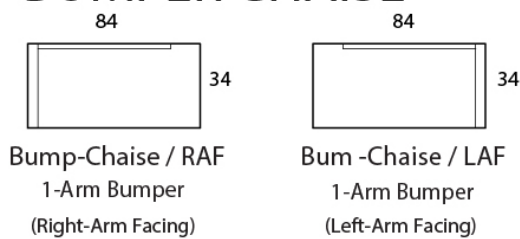

KESSLER

Specifications

Sofa: 88" w x 34" d x 30" h

Mid-Sofa: 76" w x 34" d x 30" h

Loveseat: 64" w x 34" d x 30" h

Chair: 50" w x 34" d x 30" h

Arm: 4" w at top rail/ 8" w at widest point x 30" h

Seat: 23" d x 19" h

Available as a sectional in custom sizes and configurations. All dimensions are approximate.

Style: KESSLER - #360

SOFA

MID SOFA

LOVESEAT

CHAISE

BUMPER CHAISE

CHAIR