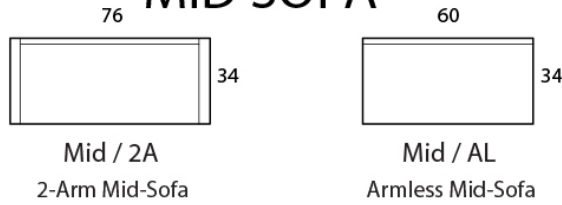

KESSLER

Specifications

Sofa: 88" w x 34" d x 30" h

Mid-Sofa: 76" w x 34" d x 30" h

Loveseat: 64" w x 34" d x 30" h

Chair: 50" w x 34" d x 30" h

Arm: 4" w at top rail/ 8" w at widest point x 30" h

Seat: 23" d x 19" h

Available as a sectional in custom sizes and configurations. All dimensions are approximate.

Style: KESSLER - #360

SOFA

MID SOFA

LOVESEAT

CHAISE

BUMPER CHAISE

CHAIR