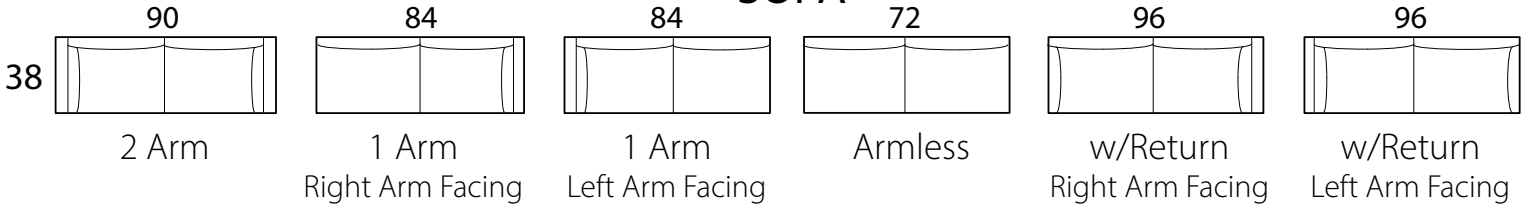

Specifications

Sofa: 90" w x 40" d x 31" h

Mid-Sofa: 78" w x 40" d x 31" h

Loveseat: 66" w x 40" d x 31" h

Chair: 42" w x 40" d x 31" h

Arm: 1.5" w at top rail/ 6" w at
widest point x 31" h

Seat: 24" d x 18" h

Available as a sectional in custom sizes and configurations. All dimensions are approximate.

LA QUINTA 40"D

SOFA

MID SOFA

LOVESEAT

CHAISE

CHAIR

BUMPER CHAISE

CORNER

OTTOMAN

LA QUINTA 38"D

Specifications

Sofa: 90"w x 38"d x 31"h
Mid-sofa: 78"w x 38"d x 31"h
Loveseat: 66"w x 38"d x 31"h
Chair: 31"w x 38"d x 31"h

Arm: 1.5"w at top rail, 6" at widest point, 31"h
Seat: 22"d x 18"h

*All Dimensions Approximate
ALL ITEMS ARE AVAILABLE IN CUSTOM SIZES*

LA QUINTA 38"D

SOFA

MID SOFA

LOVESEAT

CHAISE

CHAIR

BUMPER CHAISE