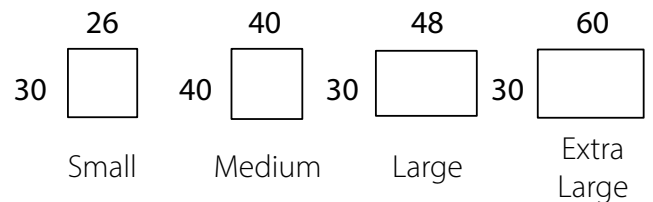

Specifications

Sofa: 90" w x 40" d x 31" h

Mid-Sofa: 78" w x 40" d x 31" h

Loveseat: 66" w x 40" d x 31" h

Chair: 42" w x 40" d x 31" h

Arm: 1.5" w at top rail/ 6" w at
widest point x 31" h

Seat: 24" d x 18" h

Available as a sectional in custom sizes and configurations. All dimensions are approximate.

LA QUINTA 40"D

SOFA

MID SOFA

LOVESEAT

CHAISE

CHAIR

BUMPER CHAISE

CORNER

OTTOMAN

LA QUINTA 38"D

Specifications

Sofa: 90"w x 38"d x 31"h
Mid-sofa: 78"w x 38"d x 31"h
Loveseat: 66"w x 38"d x 31"h
Chair: 31"w x 38"d x 31"h

Arm: 1.5"w at top rail, 6" at widest point, 31"h
Seat: 22"d x 18"h

*All Dimensions Approximate
ALL ITEMS ARE AVAILABLE IN CUSTOM SIZES*

LA QUINTA 38"D

SOFA

MID SOFA

LOVESEAT

CHAISE

CHAIR

BUMPER CHAISE