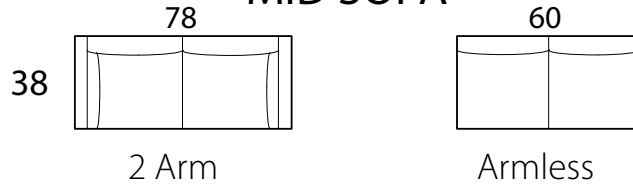

Specifications

Sofa: 90" w x 40" d x 31" h

Mid-Sofa: 78" w x 40" d x 31" h

Loveseat: 66" w x 40" d x 31" h

Chair: 42" w x 40" d x 31" h

Arm: 1.5" w at top rail/ 6" w at
widest point x 31" h

Seat: 24" d x 18" h

Available as a sectional in custom sizes and configurations. All dimensions are approximate.

LA QUINTA 40"D

SOFA

MID SOFA

LOVESEAT

CHAISE

CHAIR

BUMPER CHAISE

CORNER

OTTOMAN

LA QUINTA 38"D

Specifications

Sofa: 90"w x 38"d x 31"h
Mid-sofa: 78"w x 38"d x 31"h
Loveseat: 66"w x 38"d x 31"h
Chair: 31"w x 38"d x 31"h

Arm: 1.5"w at top rail, 6" at widest point, 31"h
Seat: 22"d x 18"h

*All Dimensions Approximate
ALL ITEMS ARE AVAILABLE IN CUSTOM SIZES*

LA QUINTA 38"D

SOFA

MID SOFA

LOVESEAT

CHAISE

CHAIR

BUMPER CHAISE