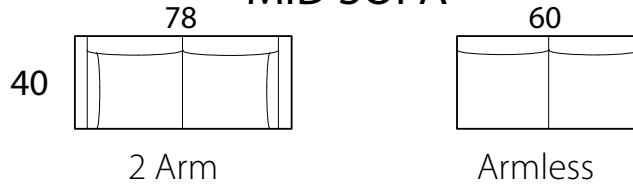

Specifications

Sofa: 90" w x 40" d x 31" h

Mid-Sofa: 78" w x 40" d x 31" h

Loveseat: 66" w x 40" d x 31" h

Chair: 42" w x 40" d x 31" h

Arm: 1.5" w at top rail/ 6" w at
widest point x 31" h

Seat: 24" d x 18" h

Available as a sectional in custom sizes and configurations. All dimensions are approximate.

LA QUINTA 40"D

SOFA

MID SOFA

LOVESEAT

CHAISE

CHAIR

BUMPER CHAISE

CORNER

OTTOMAN

LA QUINTA 38"D

Specifications

Sofa: 90"w x 38"d x 31"h
Mid-sofa: 78"w x 38"d x 31"h
Loveseat: 66"w x 38"d x 31"h
Chair: 31"w x 38"d x 31"h

Arm: 1.5"w at top rail, 6" at widest point, 31"h
Seat: 22"d x 18"h

*All Dimensions Approximate
ALL ITEMS ARE AVAILABLE IN CUSTOM SIZES*

LA QUINTA 38"D

SOFA

MID SOFA

LOVESEAT

CHAISE

CHAIR

BUMPER CHAISE