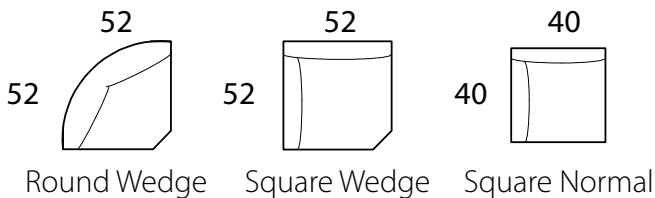

Specifications

Sofa: 90" w x 40" d x 31" h

Mid-Sofa: 78" w x 40" d x 31" h

Loveseat: 66" w x 40" d x 31" h

Chair: 42" w x 40" d x 31" h

Arm: 1.5" w at top rail/ 6" w at
widest point x 31" h

Seat: 24" d x 18" h

Available as a sectional in custom sizes and configurations. All dimensions are approximate.

LA QUINTA 40"D

SOFA

MID SOFA

LOVESEAT

CHAISE

CHAIR

BUMPER CHAISE

CORNER

OTTOMAN

LA QUINTA 38"D

Specifications

Sofa: 90"w x 38"d x 31"h
Mid-sofa: 78"w x 38"d x 31"h
Loveseat: 66"w x 38"d x 31"h
Chair: 31"w x 38"d x 31"h

Arm: 1.5"w at top rail, 6" at widest point, 31"h
Seat: 22"d x 18"h

*All Dimensions Approximate
ALL ITEMS ARE AVAILABLE IN CUSTOM SIZES*

LA QUINTA 38"D

SOFA

MID SOFA

LOVESEAT

CHAISE

CHAIR

BUMPER CHAISE