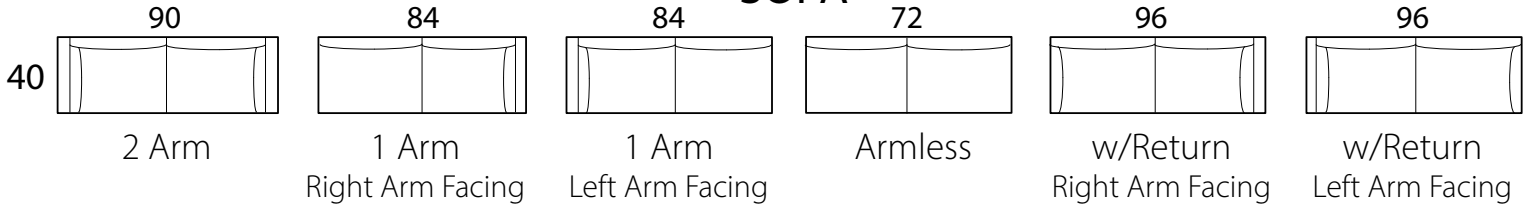

Specifications

Sofa: 90" w x 40" d x 31" h

Mid-Sofa: 78" w x 40" d x 31" h

Loveseat: 66" w x 40" d x 31" h

Chair: 42" w x 40" d x 31" h

Arm: 1.5" w at top rail/ 6" w at
widest point x 31" h

Seat: 24" d x 18" h

Available as a sectional in custom sizes and configurations. All dimensions are approximate.

LA QUINTA 40"D

SOFA

MID SOFA

LOVESEAT

CHAISE

CHAIR

BUMPER CHAISE

CORNER

OTTOMAN

LA QUINTA 38"D

Specifications

Sofa: 90"w x 38"d x 31"h
Mid-sofa: 78"w x 38"d x 31"h
Loveseat: 66"w x 38"d x 31"h
Chair: 31"w x 38"d x 31"h

Arm: 1.5"w at top rail, 6" at widest point, 31"h
Seat: 22"d x 18"h

*All Dimensions Approximate
ALL ITEMS ARE AVAILABLE IN CUSTOM SIZES*

LA QUINTA 38"D

SOFA

MID SOFA

LOVESEAT

CHAISE

CHAIR

BUMPER CHAISE