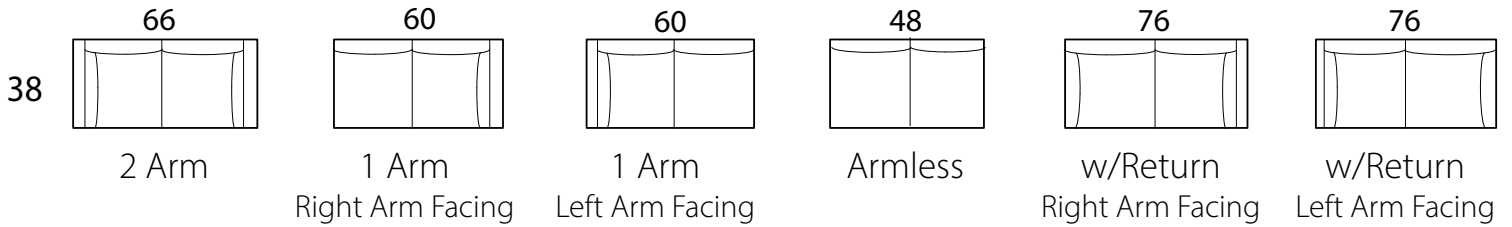

Specifications

Sofa: 90" w x 40" d x 31" h

Mid-Sofa: 78" w x 40" d x 31" h

Loveseat: 66" w x 40" d x 31" h

Chair: 42" w x 40" d x 31" h

Arm: 1.5" w at top rail/ 6" w at
widest point x 31" h

Seat: 24" d x 18" h

CORNER

OTTOMAN

LA QUINTA 38"D

Specifications

Sofa: 90"w x 38"d x 31"h
Mid-sofa: 78"w x 38"d x 31"h
Loveseat: 66"w x 38"d x 31"h
Chair: 31"w x 38"d x 31"h

Arm: 1.5"w at top rail, 6" at widest point, 31"h
Seat: 22"d x 18"h

*All Dimensions Approximate
ALL ITEMS ARE AVAILABLE IN CUSTOM SIZES*

LA QUINTA 38"D

SOFA

MID SOFA

LOVESEAT

CHAISE

CHAIR

BUMPER CHAISE