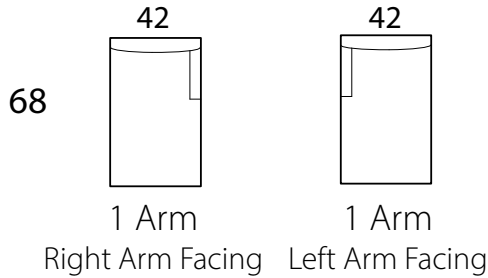

Specifications

Sofa: 90" w x 40" d x 31" h

Mid-Sofa: 78" w x 40" d x 31" h

Loveseat: 66" w x 40" d x 31" h

Chair: 42" w x 40" d x 31" h

Arm: 1.5" w at top rail/ 6" w at
widest point x 31" h

Seat: 24" d x 18" h

Available as a sectional in custom sizes and configurations. All dimensions are approximate.

LA QUINTA 40"D

SOFA

MID SOFA

LOVESEAT

CHAISE

CHAIR

BUMPER CHAISE

CORNER

OTTOMAN

LA QUINTA 38"D

Specifications

Sofa: 90"w x 38"d x 31"h
Mid-sofa: 78"w x 38"d x 31"h
Loveseat: 66"w x 38"d x 31"h
Chair: 31"w x 38"d x 31"h

Arm: 1.5"w at top rail, 6" at widest point, 31"h
Seat: 22"d x 18"h

*All Dimensions Approximate
ALL ITEMS ARE AVAILABLE IN CUSTOM SIZES*

LA QUINTA 38"D

SOFA

MID SOFA

LOVESEAT

CHAISE

CHAIR

BUMPER CHAISE