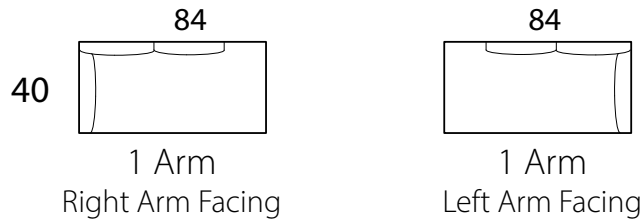

Specifications

Sofa: 90" w x 40" d x 31" h

Mid-Sofa: 78" w x 40" d x 31" h

Loveseat: 66" w x 40" d x 31" h

Chair: 42" w x 40" d x 31" h

Arm: 1.5" w at top rail/ 6" w at
widest point x 31" h

Seat: 24" d x 18" h

Available as a sectional in custom sizes and configurations. All dimensions are approximate.

LA QUINTA 40"D

SOFA

MID SOFA

LOVESEAT

CHAISE

CHAIR

BUMPER CHAISE

CORNER

OTTOMAN

LA QUINTA 38"D

Specifications

Sofa: 90"w x 38"d x 31"h
Mid-sofa: 78"w x 38"d x 31"h
Loveseat: 66"w x 38"d x 31"h
Chair: 31"w x 38"d x 31"h

Arm: 1.5"w at top rail, 6" at widest point, 31"h
Seat: 22"d x 18"h

*All Dimensions Approximate
ALL ITEMS ARE AVAILABLE IN CUSTOM SIZES*

LA QUINTA 38"D

SOFA

MID SOFA

LOVESEAT

CHAISE

CHAIR

BUMPER CHAISE