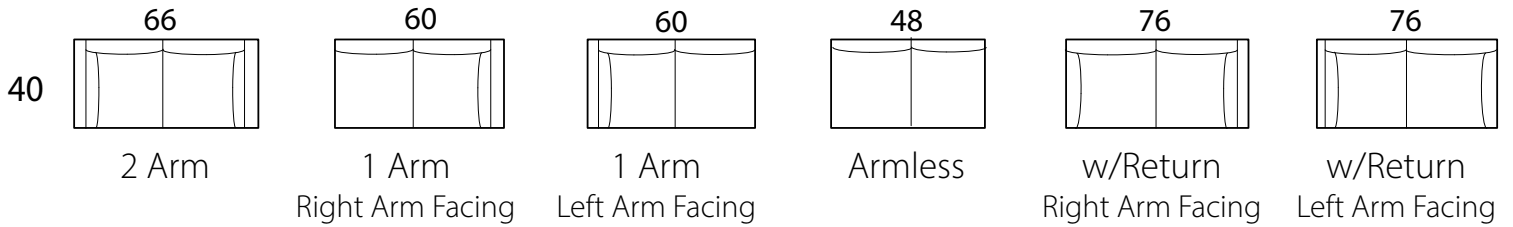

Specifications

Sofa: 90" w x 40" d x 31" h

Mid-Sofa: 78" w x 40" d x 31" h

Loveseat: 66" w x 40" d x 31" h

Chair: 42" w x 40" d x 31" h

Arm: 1.5" w at top rail/ 6" w at
widest point x 31" h

Seat: 24" d x 18" h

Available as a sectional in custom sizes and configurations. All dimensions are approximate.

LA QUINTA 40"D

SOFA

MID SOFA

LOVESEAT

CHAISE

CHAIR

BUMPER CHAISE

CORNER

OTTOMAN

LA QUINTA 38"D

Specifications

Sofa: 90"w x 38"d x 31"h
Mid-sofa: 78"w x 38"d x 31"h
Loveseat: 66"w x 38"d x 31"h
Chair: 31"w x 38"d x 31"h

Arm: 1.5"w at top rail, 6" at widest point, 31"h
Seat: 22"d x 18"h

*All Dimensions Approximate
ALL ITEMS ARE AVAILABLE IN CUSTOM SIZES*

LA QUINTA 38"D

SOFA

MID SOFA

LOVESEAT

CHAISE

CHAIR

BUMPER CHAISE