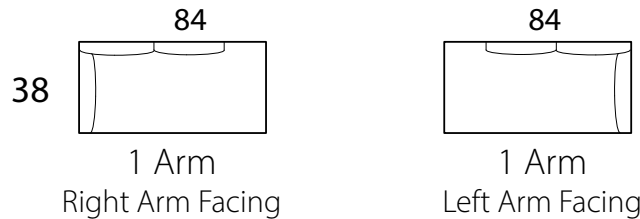

Specifications

Sofa: 90" w x 40" d x 31" h

Mid-Sofa: 78" w x 40" d x 31" h

Loveseat: 66" w x 40" d x 31" h

Chair: 42" w x 40" d x 31" h

Arm: 1.5" w at top rail/ 6" w at
widest point x 31" h

Seat: 24" d x 18" h

CORNER

OTTOMAN

LA QUINTA 38"D

Specifications

Sofa: 90"w x 38"d x 31"h
Mid-sofa: 78"w x 38"d x 31"h
Loveseat: 66"w x 38"d x 31"h
Chair: 31"w x 38"d x 31"h

Arm: 1.5"w at top rail, 6" at widest point, 31"h
Seat: 22"d x 18"h

*All Dimensions Approximate
ALL ITEMS ARE AVAILABLE IN CUSTOM SIZES*

LA QUINTA 38"D

SOFA

MID SOFA

LOVESEAT

CHAISE

CHAIR

BUMPER CHAISE