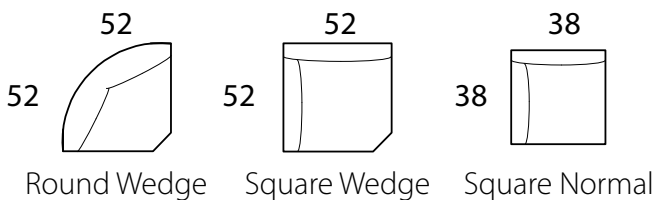

LA QUINTA 38"D

SOFA

MID SOFA

LOVESEAT

CHAISE

CHAIR

BUMPER CHAISE

CORNER

OTTOMAN