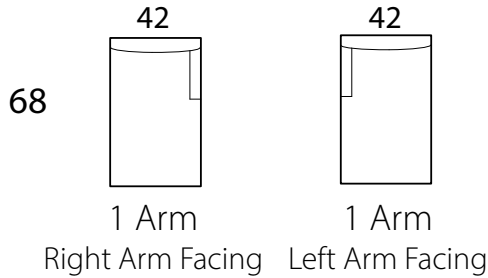

Specifications

Sofa: 90" w x 40" d x 31" h

Mid-Sofa: 78" w x 40" d x 31" h

Loveseat: 66" w x 40" d x 31" h

Chair: 42" w x 40" d x 31" h

Arm: 1.5" w at top rail/ 6" w at
widest point x 31" h

Seat: 24" d x 18" h

CORNER

OTTOMAN

LA QUINTA 38"D

Specifications

Sofa: 90"w x 38"d x 31"h
Mid-sofa: 78"w x 38"d x 31"h
Loveseat: 66"w x 38"d x 31"h
Chair: 31"w x 38"d x 31"h

Arm: 1.5"w at top rail, 6" at widest point, 31"h
Seat: 22"d x 18"h

*All Dimensions Approximate
ALL ITEMS ARE AVAILABLE IN CUSTOM SIZES*

LA QUINTA 38"D

SOFA

MID SOFA

LOVESEAT

CHAISE

CHAIR

BUMPER CHAISE