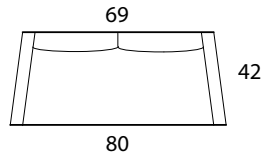

MID SOFA

Mid / 2A
2-Arm Mid-Sofa