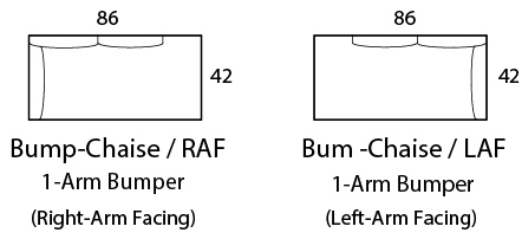

BUMPER CHAISE