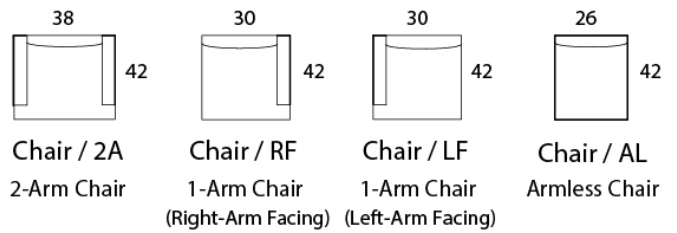

Style: LONDON - #400

SOFA

MID SOFA

LOVESEAT

CHAISE

BUMPER CHAISE

CHAIR

CORNER

OTTOMAN