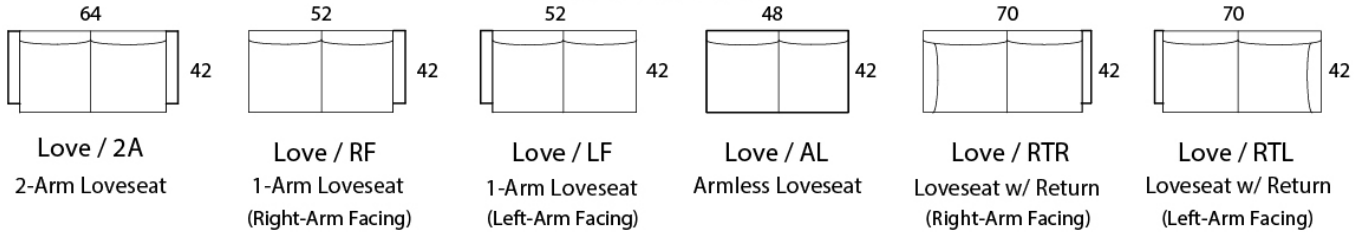

Style: LONDON - #400

SOFA

MID SOFA

LOVESEAT

CHAISE

BUMPER CHAISE

CHAIR

CORNER

OTTOMAN