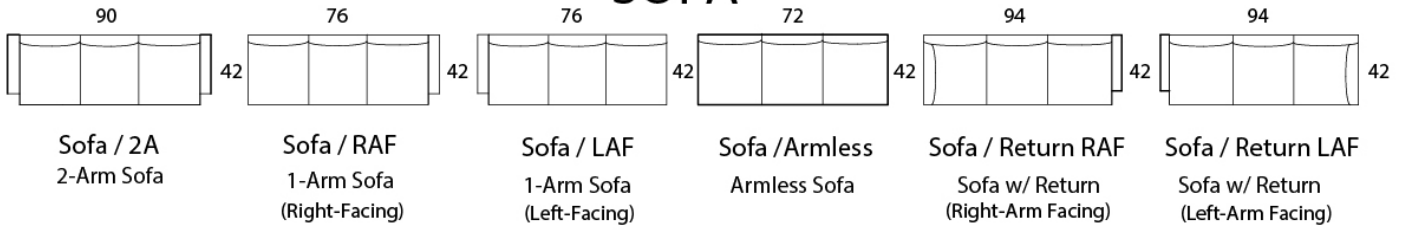

Style: LONDON - #400

SOFA