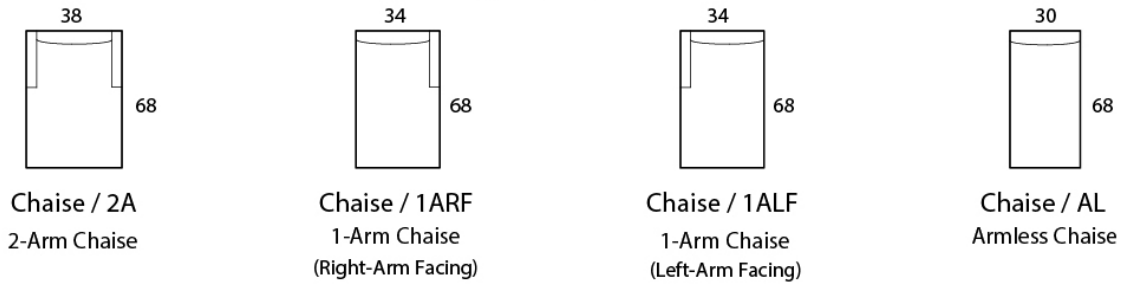

Style: LONDON - #400

SOFA

MID SOFA

LOVESEAT

CHAISE

BUMPER CHAISE

CHAIR

CORNER

OTTOMAN