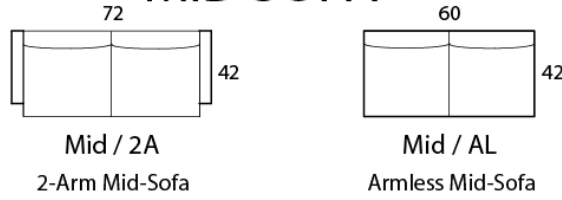

Style: LONDON - #400

SOFA

MID SOFA

LOVESEAT

CHAISE

BUMPER CHAISE

CHAIR

CORNER

OTTOMAN