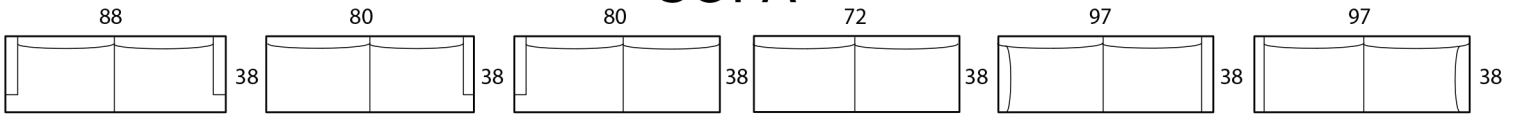

Style: MONZA - 38" - #480

SOFA

Sofa / 2A
2-Arm Sofa

Sofa / RAF
1-Arm Sofa
(Right-Facing)

Sofa / LAF
1-Arm Sofa
(Left-Facing)

Sofa / Armless
Armless Sofa

Sofa / Return RAF
Sofa w/ Return
(Right-Arm Facing)

Sofa / Return LAF
Sofa w/ Return
(Left-Arm Facing)