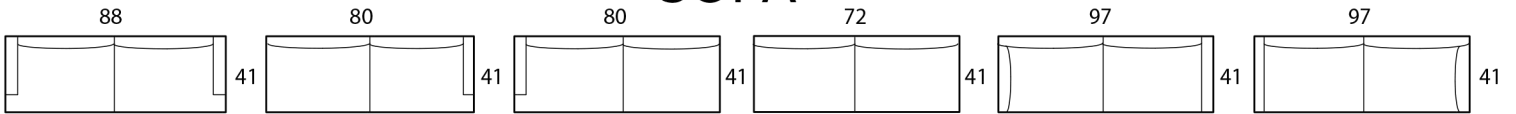

Style: MONZA - 41" - #480

SOFA

Sofa / 2A
2-Arm Sofa

Sofa / RAF
1-Arm Sofa
(Right-Facing)

Sofa / LAF
1-Arm Sofa
(Left-Facing)

Sofa / Armless
Armless Sofa

Sofa / Return RAF
Sofa w/ Return
(Right-Arm Facing)

Sofa / Return LAF
Sofa w/ Return
(Left-Arm Facing)