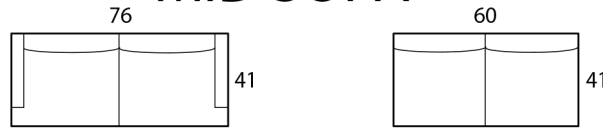

MID SOFA

Mid / 2A
2-Arm Mid-Sofa

Mid / AL
Armless Mid-Sofa