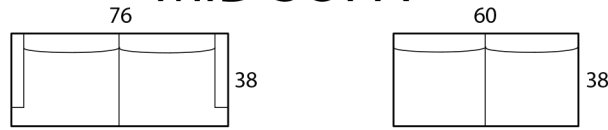

## Specifications

**Sofa:** 88" w x 38" d x 30" h

**Mid-Sofa:** 76" w x 38" d x 30" h

**Loveseat:** 64" w x 38" d x 30" h

**Chair:** 42" w x 38" d x 30" h

**Arm:** 8" w x 21" h

**Seat:** 22" d x 18" h

*Available as a sectional in custom sizes and configurations. All dimensions are approximate.*

## SOFA

Sofa / 2A  
2-Arm Sofa

Sofa / RAF  
1-Arm Sofa  
(Right-Facing)

Sofa / LAF  
1-Arm Sofa  
(Left-Facing)

Sofa / Armless  
Armless Sofa

Sofa / Return RAF  
Sofa w/ Return  
(Right-Arm Facing)

Sofa / Return LAF  
Sofa w/ Return  
(Left-Arm Facing)

## MID SOFA

Mid / 2A  
2-Arm Mid-Sofa

Mid / AL  
Armless Mid-Sofa

## Specifications

**Sofa:** 88"w x 41"d x 30"h

**Mid-Sofa:** 76"w x 41"d x 30"h

**Loveseat:** 64"w x 41"d x 30"h

**Chair:** 42"w x 41"d x 30"h

**Arm:** 8"w x 21"h

**Seat:** 25"d x 18"h

*Available as a sectional in custom sizes and configurations. All dimensions are approximate.*