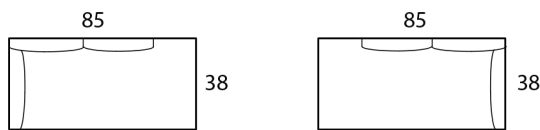

BUMPER CHAISE

Bump-Chaise / RAF
1-Arm Bumper
(Right-Arm Facing)

Bum -Chaise / LAF
1-Arm Bumper
(Left-Arm Facing)