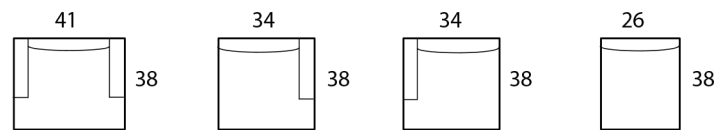

CHAIR

Chair / 2A
2-Arm Chair

Chair / RF
1-Arm Chair
(Right-Arm Facing)

Chair / LF
1-Arm Chair
(Left-Arm Facing)

Chair / AL
Armless Chair