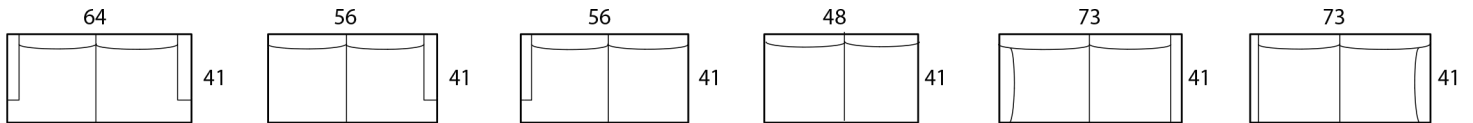

LOVESEAT

Love / 2A
2-Arm Loveseat

Love / RF
1-Arm Loveseat
(Right-Arm Facing)

Love / LF
1-Arm Loveseat
(Left-Arm Facing)

Love / AL
Armless Loveseat

Love / RTR
Loveseat w/ Return
(Right-Arm Facing)

Love / RTL
Loveseat w/ Return
(Left-Arm Facing)