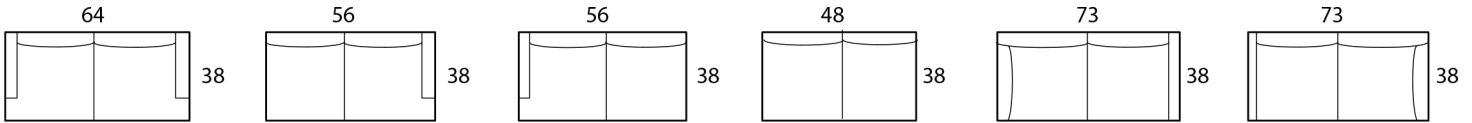

LOVESEAT

Love / 2A
2-Arm Loveseat

Love / RF
1-Arm Loveseat
(Right-Arm Facing)

Love / LF
1-Arm Loveseat
(Left-Arm Facing)

Love / AL
Armless Loveseat

Love / RTR
Loveseat w/ Return
(Right-Arm Facing)

Love / RTL
Loveseat w/ Return
(Left-Arm Facing)