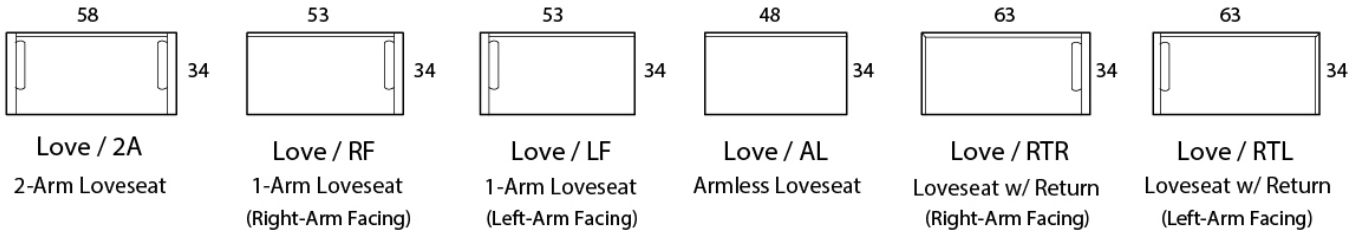

Specifications

Sofa: 82"w x 34"d x 31"h

Mid-Sofa: 70"w x 34"d x 31"h

Loveseat: 58"w x 34"d x 31"h

Chair: 36"w x 34"d x 31"h

Arm: 5"w x 31"h

Seat: 23"d x 18.5"h

*Available as a sectional in custom sizes and configurations. All dimensions are approximate.
This is a tightback sofa.*

Style: MURANO - #490

SOFA

MID SOFA

LOVESEAT

CHAISE

BUMPER CHAISE

CHAIR

CORNER