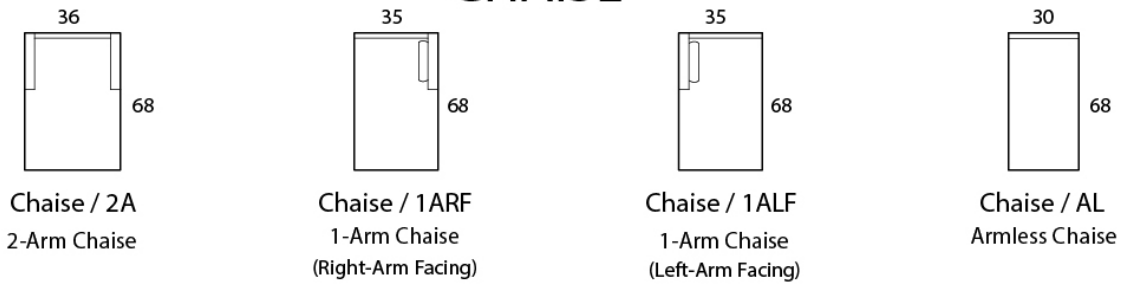

Specifications

Sofa: 82"w x 34"d x 31"h

Mid-Sofa: 70"w x 34"d x 31"h

Loveseat: 58"w x 34"d x 31"h

Chair: 36"w x 34"d x 31"h

Arm: 5"w x 31"h

Seat: 23"d x 18.5"h

*Available as a sectional in custom sizes and configurations. All dimensions are approximate.
This is a tightback sofa.*

Style: MURANO - #490

SOFA

MID SOFA

LOVESEAT

CHAISE

BUMPER CHAISE

CHAIR

CORNER