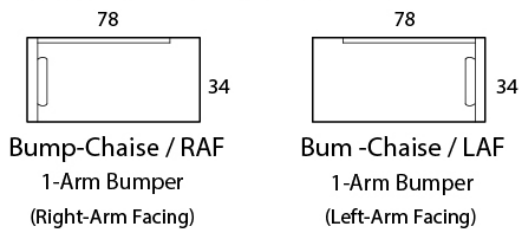

Specifications

Sofa: 82"w x 34"d x 31"h

Mid-Sofa: 70"w x 34"d x 31"h

Loveseat: 58"w x 34"d x 31"h

Chair: 36"w x 34"d x 31"h

Arm: 5"w x 31"h

Seat: 23"d x 18.5"h

*Available as a sectional in custom sizes and configurations. All dimensions are approximate.
This is a tightback sofa.*

Style: MURANO - #490

SOFA

MID SOFA

LOVESEAT

CHAISE

BUMPER CHAISE

CHAIR

CORNER