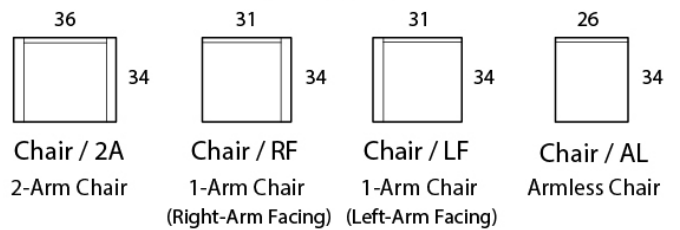

Specifications

Sofa: 82"w x 34"d x 31"h

Mid-Sofa: 70"w x 34"d x 31"h

Loveseat: 58"w x 34"d x 31"h

Chair: 36"w x 34"d x 31"h

Arm: 5"w x 31"h

Seat: 23"d x 18.5"h

*Available as a sectional in custom sizes and configurations. All dimensions are approximate.
This is a tightback sofa.*

Style: MURANO - #490

SOFA

MID SOFA

LOVESEAT

CHAISE

BUMPER CHAISE

CHAIR

CORNER