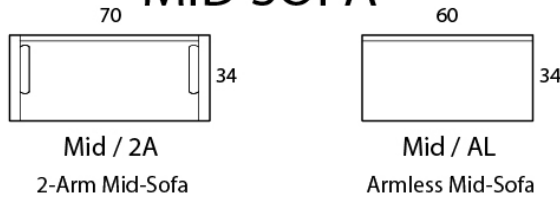

Style: MURANO - #490

SOFA

MID SOFA

LOVESEAT

CHAISE

BUMPER CHAISE

CHAIR

CORNER

OTTOMAN