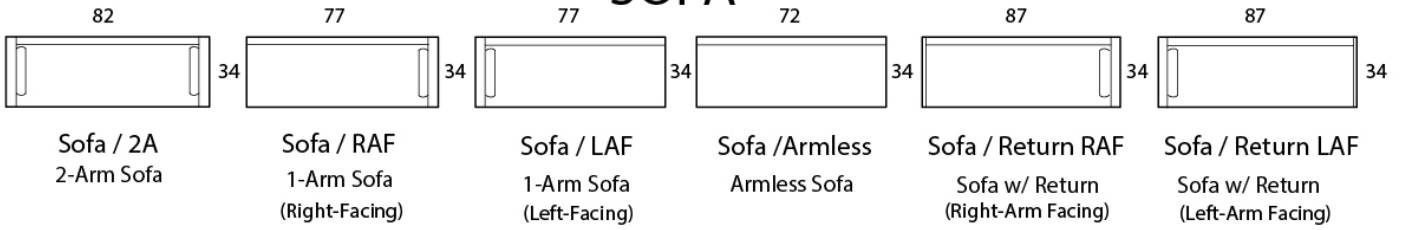

Style: MURANO - #490

SOFA