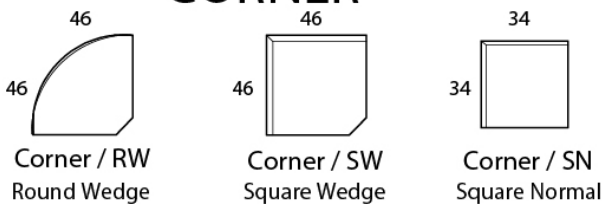

Specifications

Sofa: 82"w x 34"d x 31"h

Mid-Sofa: 70"w x 34"d x 31"h

Loveseat: 58"w x 34"d x 31"h

Chair: 36"w x 34"d x 31"h

Arm: 5"w x 31"h

Seat: 23"d x 18.5"h

*Available as a sectional in custom sizes and configurations. All dimensions are approximate.
This is a tightback sofa.*

Style: MURANO - #490

SOFA

MID SOFA

LOVESEAT

CHAISE

BUMPER CHAISE

CHAIR

CORNER