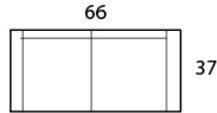

OSLO

Specifications

Sofa: 90" w x 37" d x 33" h

Mid-Sofa: 78" w x 37" d x 33" h

Loveseat: 66" w x 37" d x 33" h

Chair: 44" w x 37" d x 33" h

Arm: 4.5" w x 24" h

Seat: 25" d x 19" h

This is a tightback sofa. All dimensions are approximate

Style: OSLO - #510

SOFA

Sofa / 2A
2-Arm Sofa

MID SOFA

Mid / 2A
2-Arm Mid-Sofa

LOVESEAT

Love / 2A
2-Arm Loveseat

CHAISE

Chaise / 2A
2-Arm Chaise

CHAIR

Chair / 2A
2-Arm Chair

OTTOMAN

Otto / L
Large

Otto / XL
Extra Large