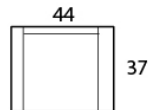

OSLO

Specifications

Sofa: 90" w x 37" d x 33" h

Mid-Sofa: 78" w x 37" d x 33" h

Loveseat: 66" w x 37" d x 33" h

Chair: 44" w x 37" d x 33" h

Arm: 4.5" w x 24" h

Seat: 25" d x 19" h

This is a tightback sofa. All dimensions are approximate

Style: OSLO - #510

SOFA

Sofa / 2A
2-Arm Sofa

MID SOFA

Mid / 2A
2-Arm Mid-Sofa

LOVESEAT

Love / 2A
2-Arm Loveseat

CHAISE

Chaise / 2A
2-Arm Chaise

CHAIR

Chair / 2A
2-Arm Chair

OTTOMAN

Otto / L
Large

Otto / XL
Extra Large