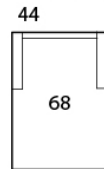

OSLO

Specifications

Sofa: 90" w x 37" d x 33" h

Mid-Sofa: 78" w x 37" d x 33" h

Loveseat: 66" w x 37" d x 33" h

Chair: 44" w x 37" d x 33" h

Arm: 4.5" w x 24" h

Seat: 25" d x 19" h

This is a tightback sofa. All dimensions are approximate

Style: OSLO - #510

SOFA

Sofa / 2A
2-Arm Sofa

MID SOFA

Mid / 2A
2-Arm Mid-Sofa

LOVESEAT

Love / 2A
2-Arm Loveseat

CHAISE

Chaise / 2A
2-Arm Chaise

CHAIR

Chair / 2A
2-Arm Chair

OTTOMAN

Otto / L
Large

Otto / XL
Extra Large