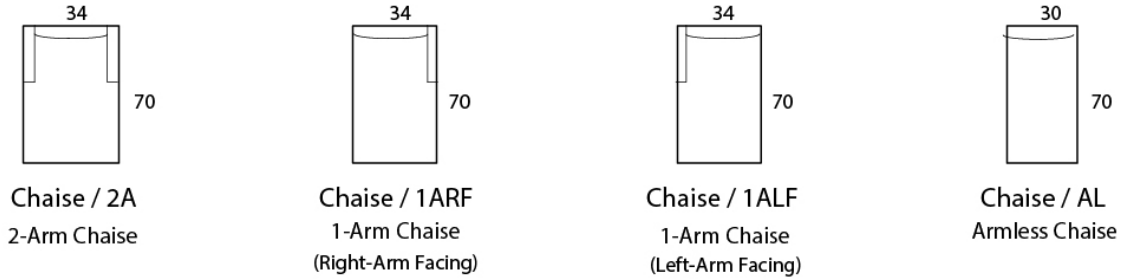

Style: REX - #540

SOFA

MID SOFA

LOVESEAT

CHAISE

BUMPER CHAISE

CHAIR

CORNER

OTTOMAN