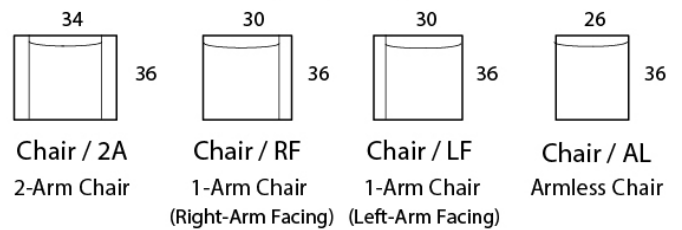

Style: REX - #540

SOFA

MID SOFA

LOVESEAT

CHAISE

BUMPER CHAISE

CHAIR

CORNER

OTTOMAN