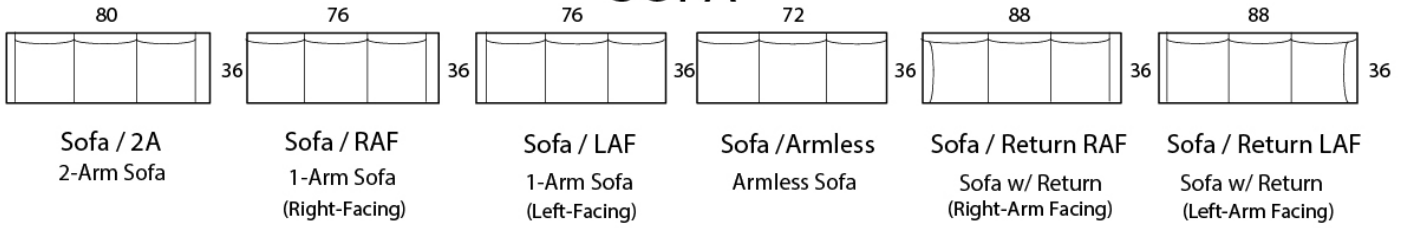

Style: REX - #540

SOFA