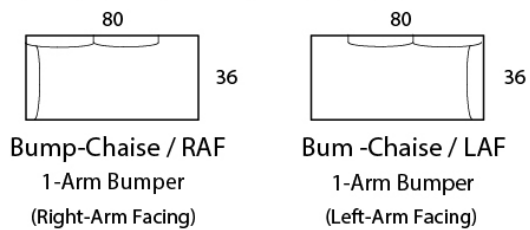

BUMPER CHAISE