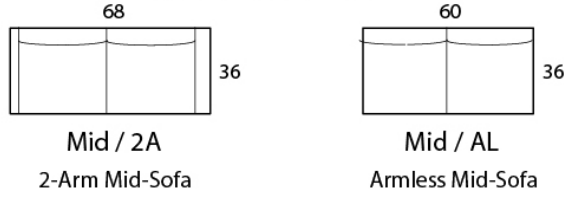

Style: REX - #540

SOFA

MID SOFA

LOVESEAT

CHAISE

BUMPER CHAISE

CHAIR

CORNER

OTTOMAN