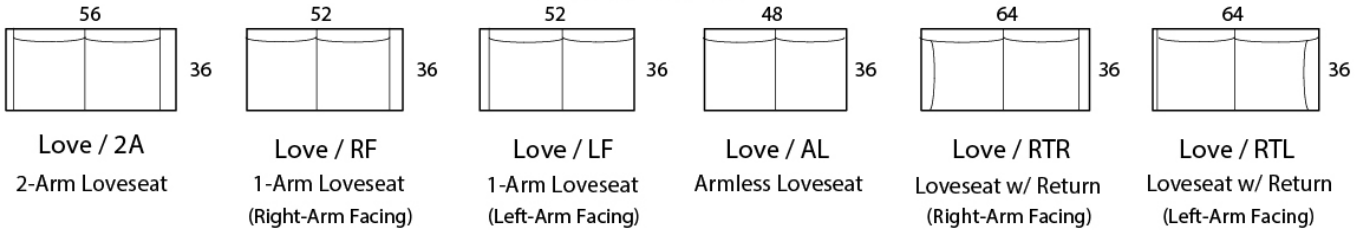

Style: REX - #540

SOFA

MID SOFA

LOVESEAT

CHAISE

BUMPER CHAISE

CHAIR

CORNER

OTTOMAN