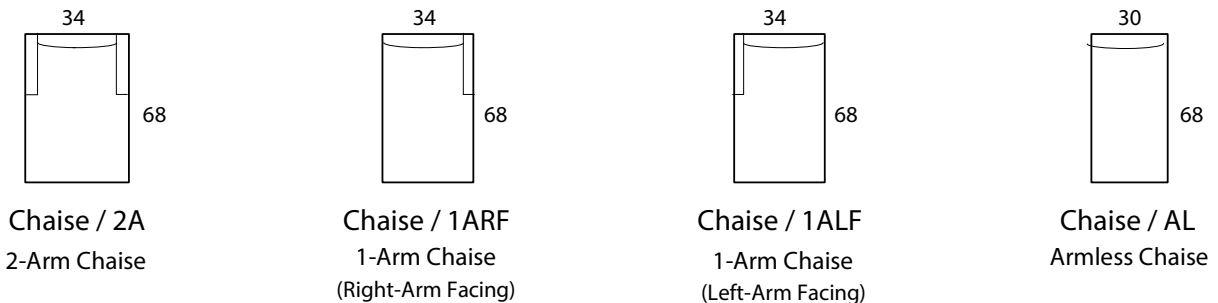

Style: RIALTO - #550

SOFA

MID SOFA

LOVESEAT

CHAISE

BUMPER CHAISE

CHAIR

CORNER

OTTOMAN