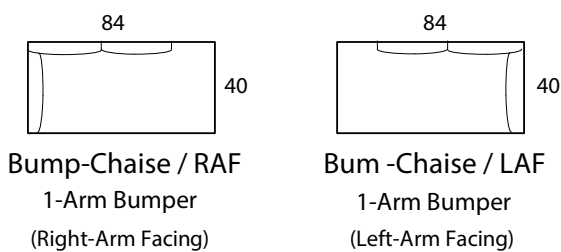

BUMPER CHAISE