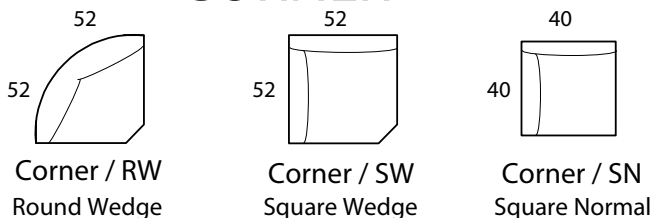

RIALTO

Specifications

Sofa: 80" w x 40" d x 33" h

Mid-Sofa: 68" w x 40" d x 33" h

Loveseat: 56" w x 40" d x 33" h

Chair: 32" w x 40" d x 33" h

Arm: 3" w x 23" h

Seat: 23" d x 19" h

*Available as a sectional in custom sizes and configurations. All dimensions are approximate.
Shown with accent pillows, not included with standard order, may be added at additional cost.

Style: RIALTO - #550

SOFA

MID SOFA

LOVESEAT

CHAISE

BUMPER CHAISE

CHAIR

CORNER

OTTOMAN