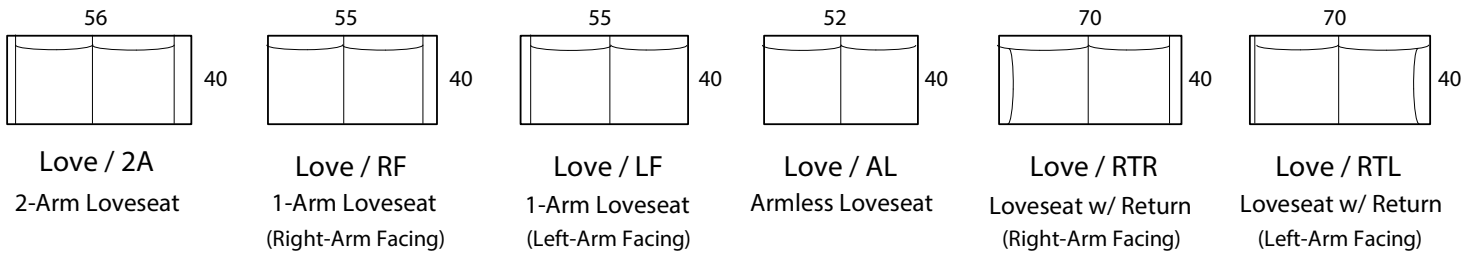

Style: RIALTO - #550

SOFA

MID SOFA

LOVESEAT

CHAISE

BUMPER CHAISE

CHAIR

CORNER

OTTOMAN