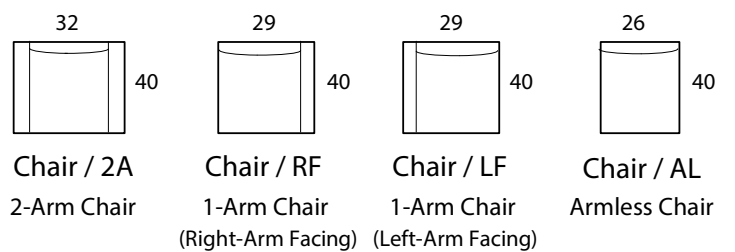

RIALTO

Specifications

Sofa: 80" w x 40" d x 33" h

Mid-Sofa: 68" w x 40" d x 33" h

Loveseat: 56" w x 40" d x 33" h

Chair: 32" w x 40" d x 33" h

Arm: 3" w x 23" h

Seat: 23" d x 19" h

*Available as a sectional in custom sizes and configurations. All dimensions are approximate.
Shown with accent pillows, not included with standard order, may be added at additional cost.

Style: RIALTO - #550

SOFA

MID SOFA

LOVESEAT

CHAISE

BUMPER CHAISE

CHAIR

CORNER

OTTOMAN