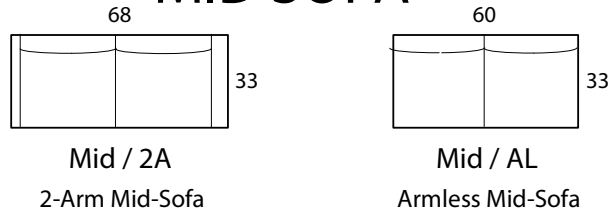

Style: RIALTO - #550

SOFA

MID SOFA

LOVESEAT

CHAISE

BUMPER CHAISE

CHAIR

CORNER

OTTOMAN