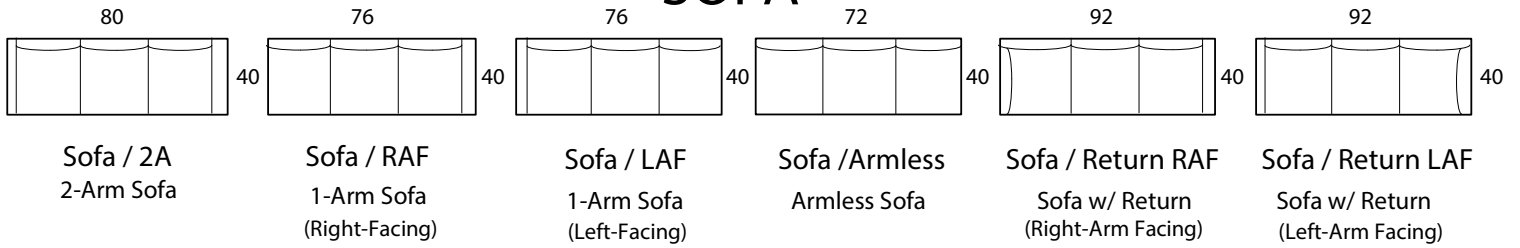

Style: RIALTO - #550

SOFA