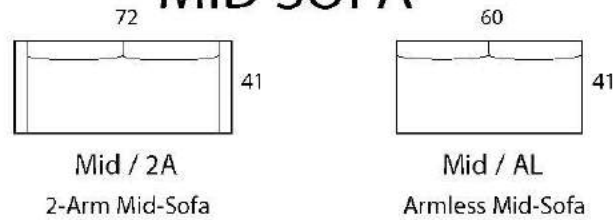

Style: SANTA BARBARA

SOFA

Slipcovered style, also available in standard upholstery, call for pricing.

MID SOFA

LOVESEAT

CHAISE

BUMPER CHAISE

CHAIR

CORNER

OTTOMAN