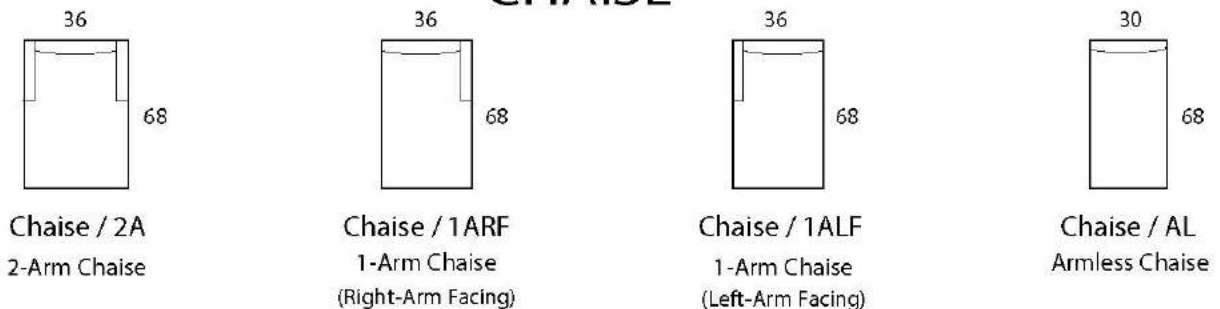

SANTA BARBARA

Specifications

Sofa:	84"w x 41"d x 33"h	Arm:	3"w x 30"h
Mid-Sofa:	72"w x 41"d x 33"h	Seat:	24"d x 18"h
Loveseat:	60"w x 41"d x 33"h		
Chair:	34"w x 41"d x 33"h		

* STANDARD SLIPCOVERED

*Available as a Sectional in custom sizes and configurations
All Dimensions Approximate*

Style: SANTA BARBARA

SOFA

Slipcovered style, also available in standard upholstery, call for pricing.

MID SOFA

LOVESEAT

CHAISE

BUMPER CHAISE

CHAIR