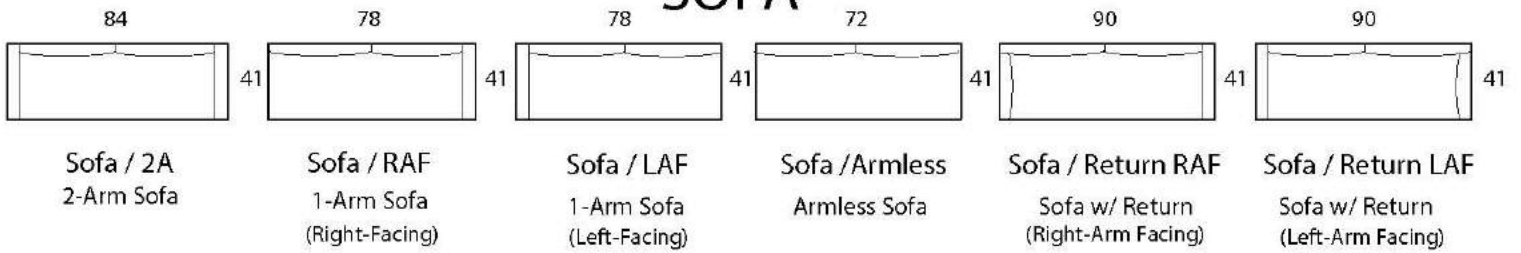

Style: SANTA BARBARA

SOFA

Slipcovered style, also available in standard upholstery, call for pricing.