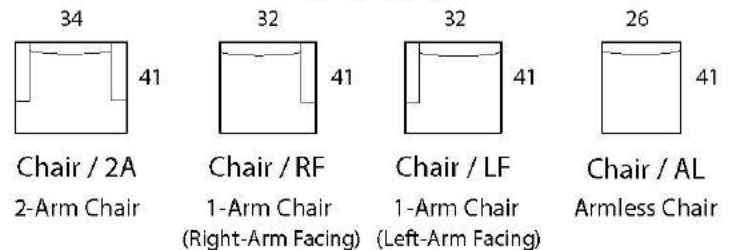

SANTA BARBARA

Specifications

Sofa:	84"w x 41"d x 33"h	Arm:	3"w x 30"h
Mid-Sofa:	72"w x 41"d x 33"h	Seat:	24"d x 18"h
Loveseat:	60"w x 41"d x 33"h		
Chair:	34"w x 41"d x 33"h		

* STANDARD SLIPCOVERED

*Available as a Sectional in custom sizes and configurations
All Dimensions Approximate*

Style: SANTA BARBARA

SOFA

Slipcovered style, also available in standard upholstery, call for pricing.

MID SOFA

LOVESEAT

CHAISE

BUMPER CHAISE

CHAIR

CORNER

OTTOMAN