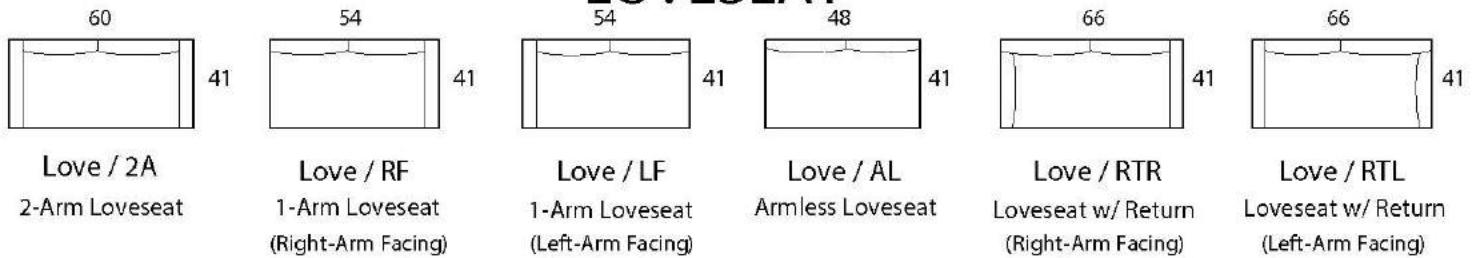

SANTA BARBARA

Specifications

Sofa:	84"w x 41"d x 33"h	Arm:	3"w x 30"h
Mid-Sofa:	72"w x 41"d x 33"h	Seat:	24"d x 18"h
Loveseat:	60"w x 41"d x 33"h		
Chair:	34"w x 41"d x 33"h		

* STANDARD SLIPCOVERED

*Available as a Sectional in custom sizes and configurations
All Dimensions Approximate*

Style: SANTA BARBARA

SOFA

Slipcovered style, also available in standard upholstery, call for pricing.

MID SOFA

LOVESEAT

CHAISE

BUMPER CHAISE

CHAIR