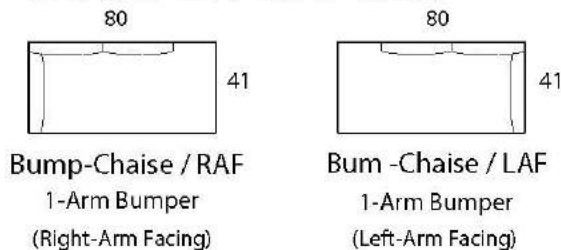

SANTA BARBARA

Specifications

Sofa:	84"w x 41"d x 33"h	Arm:	3"w x 30"h
Mid-Sofa:	72"w x 41"d x 33"h	Seat:	24"d x 18"h
Loveseat:	60"w x 41"d x 33"h		
Chair:	34"w x 41"d x 33"h		

* STANDARD SLIPCOVERED

*Available as a Sectional in custom sizes and configurations
All Dimensions Approximate*

Style: SANTA BARBARA

SOFA

Slipcovered style, also available in standard upholstery, call for pricing.

MID SOFA

LOVESEAT

CHAISE

BUMPER CHAISE

CHAIR