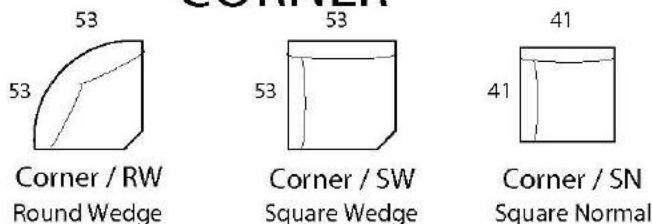

Style: SANTA BARBARA

SOFA

Slipcovered style, also available in standard upholstery, call for pricing.

MID SOFA

LOVESEAT

CHAISE

BUMPER CHAISE

CHAIR

CORNER

OTTOMAN