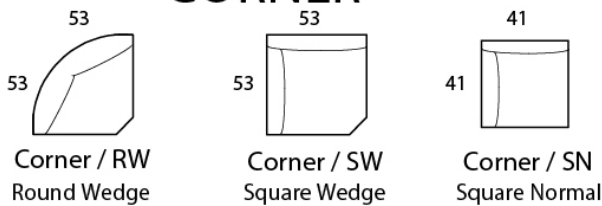

Specifications

Sofa: 86" w x 41" d x 35" h

Mid-Sofa: 72" w x 41" d x 35" h

Loveseat: 56" w x 41" d x 35" h

Chair: 34" w x 41" d x 35" h

Arm: 4" w x 24" h

Seat: 23" d x 19" h

Available as a sectional in custom sizes and configurations. All dimensions are approximate. Nail trim on front and sides only.

Style: SARATOGA - #560

SOFA

MID SOFA

LOVESEAT

CHAISE

BUMPER CHAISE

CHAIR

CORNER