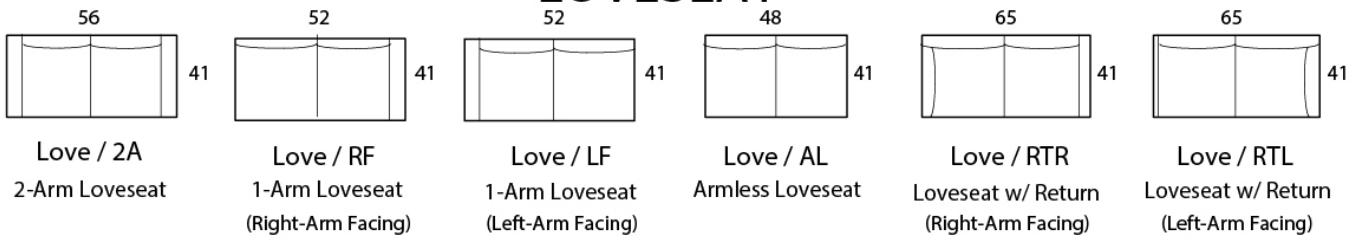

Specifications

Sofa: 86" w x 41" d x 35" h

Mid-Sofa: 72" w x 41" d x 35" h

Loveseat: 56" w x 41" d x 35" h

Chair: 34" w x 41" d x 35" h

Arm: 4" w x 24" h

Seat: 23" d x 19" h

Available as a sectional in custom sizes and configurations. All dimensions are approximate. Nail trim on front and sides only.

Style: SARATOGA - #560

SOFA

MID SOFA

LOVESEAT

CHAISE

BUMPER CHAISE

CHAIR

CORNER