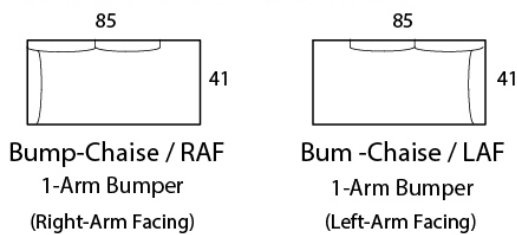

Specifications

Sofa: 86" w x 41" d x 35" h

Mid-Sofa: 72" w x 41" d x 35" h

Loveseat: 56" w x 41" d x 35" h

Chair: 34" w x 41" d x 35" h

Arm: 4" w x 24" h

Seat: 23" d x 19" h

Available as a sectional in custom sizes and configurations. All dimensions are approximate. Nail trim on front and sides only.

Style: SARATOGA - #560

SOFA

MID SOFA

LOVESEAT

CHAISE

BUMPER CHAISE

CHAIR

CORNER