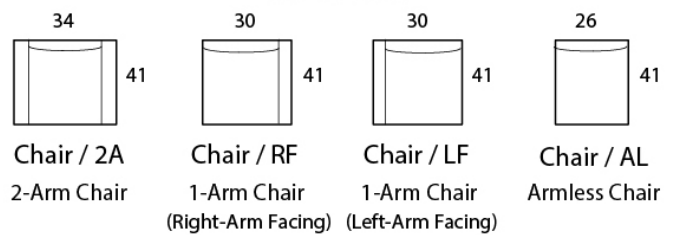

Specifications

Sofa: 86" w x 41" d x 35" h

Mid-Sofa: 72" w x 41" d x 35" h

Loveseat: 56" w x 41" d x 35" h

Chair: 34" w x 41" d x 35" h

Arm: 4" w x 24" h

Seat: 23" d x 19" h

Available as a sectional in custom sizes and configurations. All dimensions are approximate. Nail trim on front and sides only.

Style: SARATOGA - #560

SOFA

MID SOFA

LOVESEAT

CHAISE

BUMPER CHAISE

CHAIR

CORNER