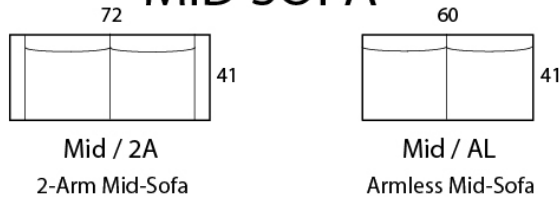

Style: SARATOGA - #560

SOFA

MID SOFA

LOVESEAT

CHAISE

BUMPER CHAISE

CHAIR

CORNER

OTTOMAN