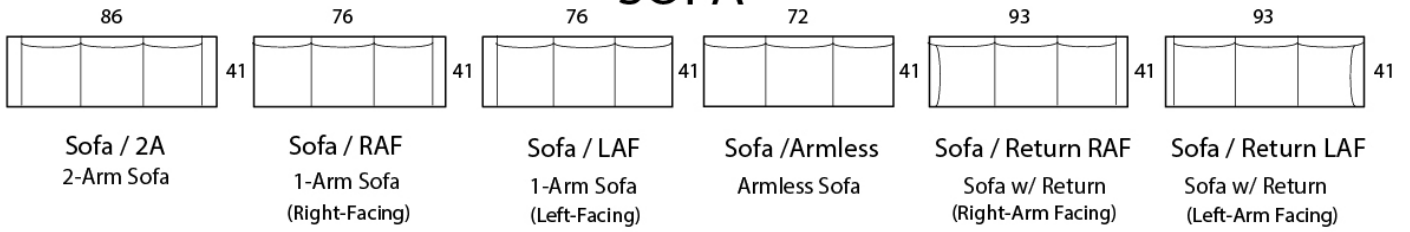

Style: SARATOGA - #560

SOFA