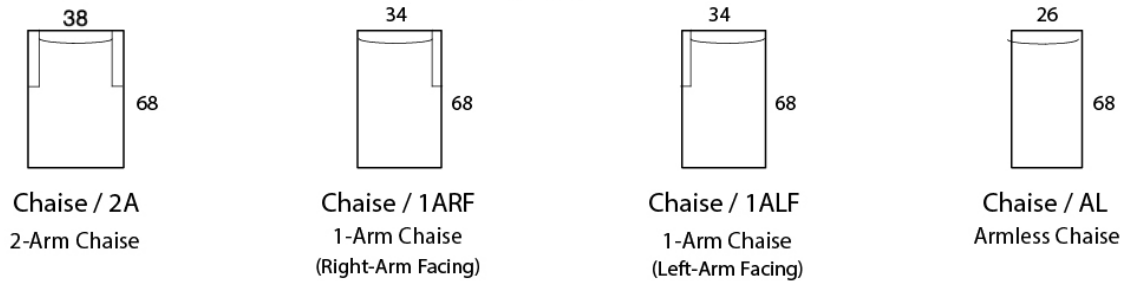

Specifications

Sofa: 86" w x 41" d x 35" h

Mid-Sofa: 72" w x 41" d x 35" h

Loveseat: 56" w x 41" d x 35" h

Chair: 34" w x 41" d x 35" h

Arm: 4" w x 24" h

Seat: 23" d x 19" h

Available as a sectional in custom sizes and configurations. All dimensions are approximate. Nail trim on front and sides only.

Style: SARATOGA - #560

SOFA

MID SOFA

LOVESEAT

CHAISE

BUMPER CHAISE

CHAIR

CORNER