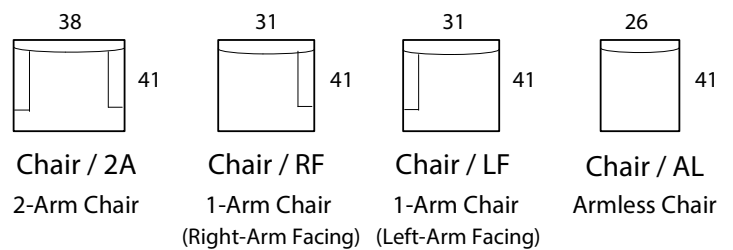

SEAVIEW

Specifications

Sofa: 84"w x 41"d x 35"h

Mid-Sofa: 74"w x 41"d x 35"h

Loveseat: 60"w x 41"d x 35"h

Chair: 38"w x 41"d x 35"h

Arm: 5"w x 23"h

Seat: 23"d x 19"h

Available as a sectional in custom sizes and configurations. All dimensions are approximate.

Style: SEAVIEW - #570

SOFA

MID SOFA

LOVESEAT

CHAISE

BUMPER CHAISE

CHAIR

CORNER

OTTOMAN