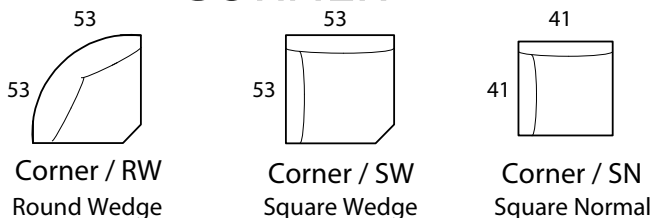

Style: SEAVIEW - #570

SOFA

MID SOFA

LOVESEAT

CHAISE

BUMPER CHAISE

CHAIR

CORNER

OTTOMAN