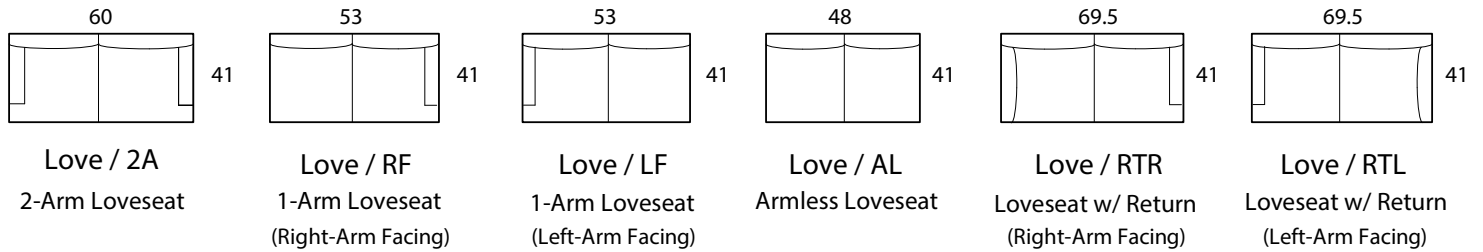

SEAVIEW

Specifications

Sofa: 84"w x 41"d x 35"h

Mid-Sofa: 74"w x 41"d x 35"h

Loveseat: 60"w x 41"d x 35"h

Chair: 38"w x 41"d x 35"h

Arm: 5"w x 23"h

Seat: 23"d x 19"h

Available as a sectional in custom sizes and configurations. All dimensions are approximate.

Style: SEAVIEW - #570

SOFA

MID SOFA

LOVESEAT

CHAISE

BUMPER CHAISE

CHAIR