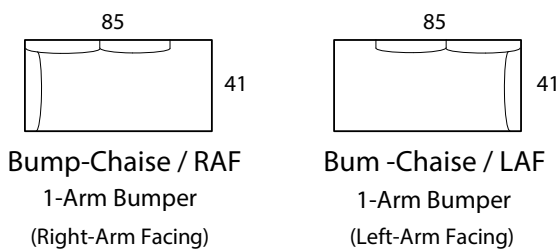

SEAVIEW

Specifications

Sofa: 84"w x 41"d x 35"h

Mid-Sofa: 74"w x 41"d x 35"h

Loveseat: 60"w x 41"d x 35"h

Chair: 38"w x 41"d x 35"h

Arm: 5"w x 23"h

Seat: 23"d x 19"h

Available as a sectional in custom sizes and configurations. All dimensions are approximate.

Style: SEAVIEW - #570

SOFA

MID SOFA

LOVESEAT

CHAISE

BUMPER CHAISE

CHAIR