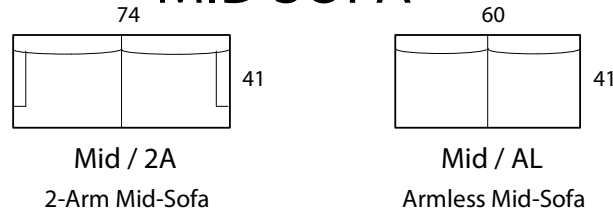

SEAVIEW

Specifications

Sofa: 84"w x 41"d x 35"h

Mid-Sofa: 74"w x 41"d x 35"h

Loveseat: 60"w x 41"d x 35"h

Chair: 38"w x 41"d x 35"h

Arm: 5"w x 23"h

Seat: 23"d x 19"h

Available as a sectional in custom sizes and configurations. All dimensions are approximate.

Style: SEAVIEW - #570

SOFA

MID SOFA

LOVESEAT

CHAISE

BUMPER CHAISE

CHAIR