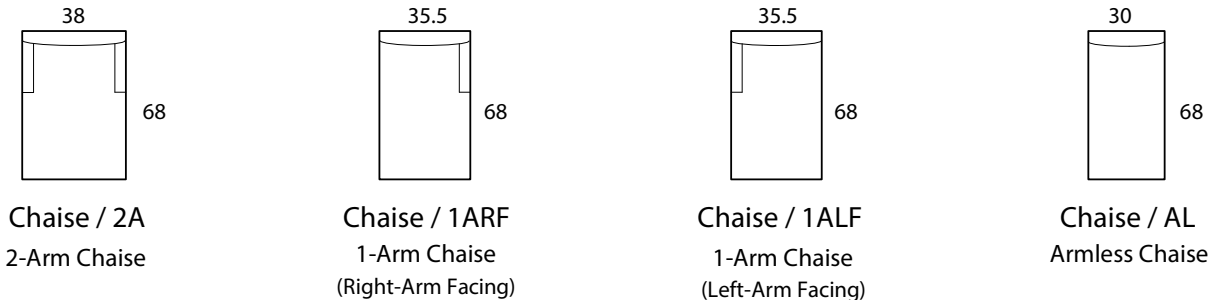

SEAVIEW

Specifications

Sofa: 84"w x 41"d x 35"h

Mid-Sofa: 74"w x 41"d x 35"h

Loveseat: 60"w x 41"d x 35"h

Chair: 38"w x 41"d x 35"h

Arm: 5"w x 23"h

Seat: 23"d x 19"h

Available as a sectional in custom sizes and configurations. All dimensions are approximate.

Style: SEAVIEW - #570

SOFA

MID SOFA

LOVESEAT

CHAISE

BUMPER CHAISE

CHAIR