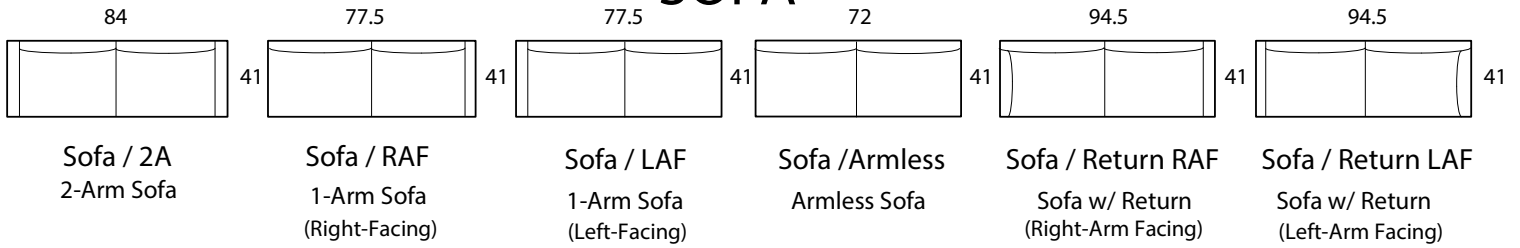

SEAVIEW

Specifications

Sofa: 84"w x 41"d x 35"h

Mid-Sofa: 74"w x 41"d x 35"h

Loveseat: 60"w x 41"d x 35"h

Chair: 38"w x 41"d x 35"h

Arm: 5"w x 23"h

Seat: 23"d x 19"h

Available as a sectional in custom sizes and configurations. All dimensions are approximate.

Style: SEAVIEW - #570

SOFA

MID SOFA

LOVESEAT

CHAISE

BUMPER CHAISE

CHAIR