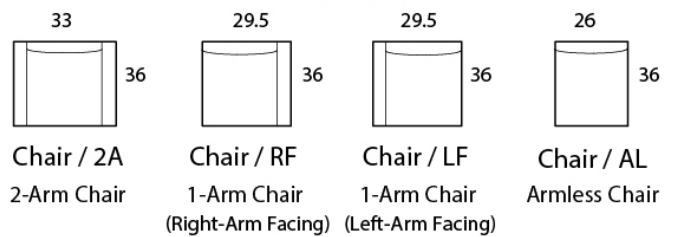

Style: VENTURA - #610

SOFA

MID SOFA

LOVESEAT

CHAISE

BUMPER CHAISE

CHAIR

CORNER

OTTOMAN