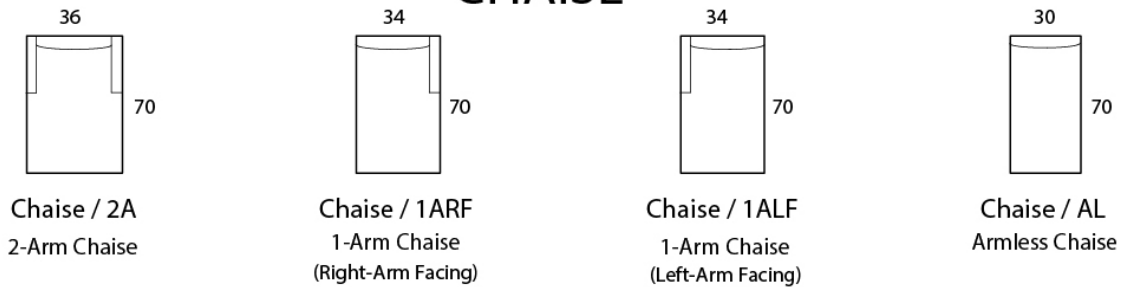

Style: VENTURA - #610

SOFA

MID SOFA

LOVESEAT

CHAISE

BUMPER CHAISE

CHAIR

CORNER

OTTOMAN