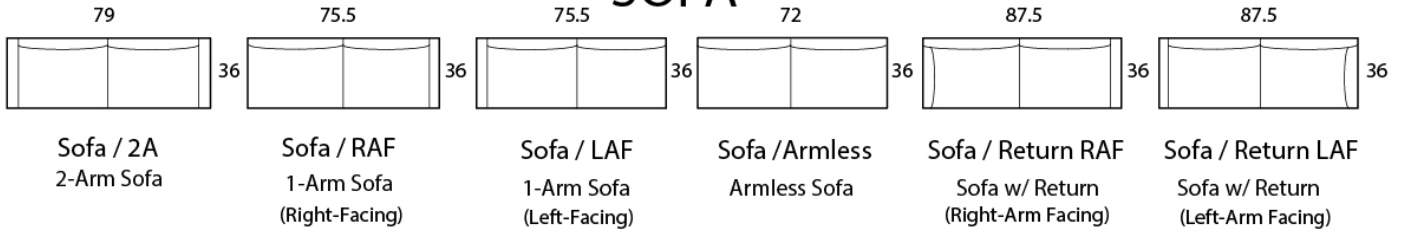

Style: VENTURA - #610

SOFA