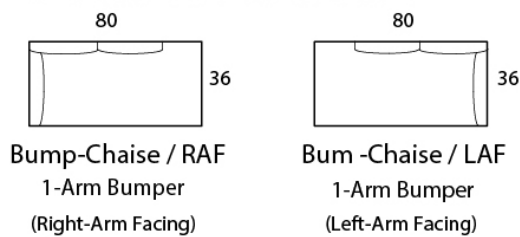

BUMPER CHAISE