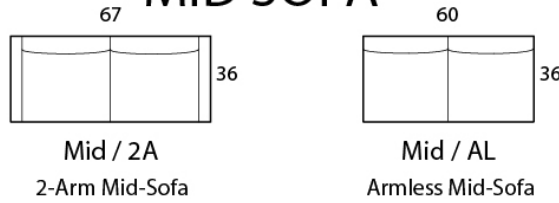

Style: VENTURA - #610

SOFA

MID SOFA

LOVESEAT

CHAISE

BUMPER CHAISE

CHAIR

CORNER

OTTOMAN