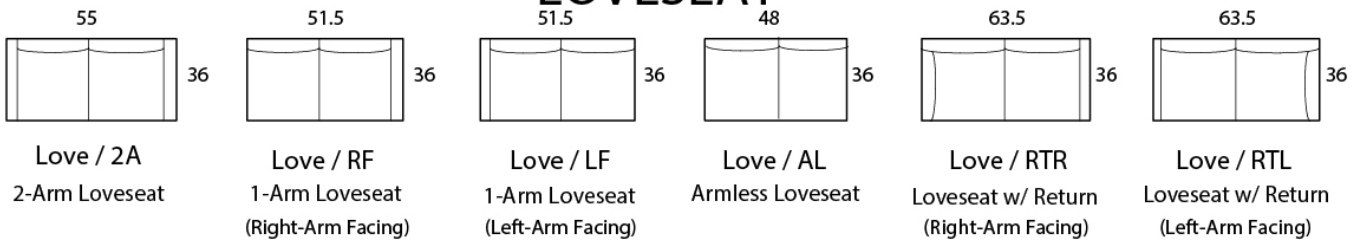

Style: VENTURA - #610

SOFA

MID SOFA

LOVESEAT

CHAISE

BUMPER CHAISE

CHAIR

CORNER

OTTOMAN