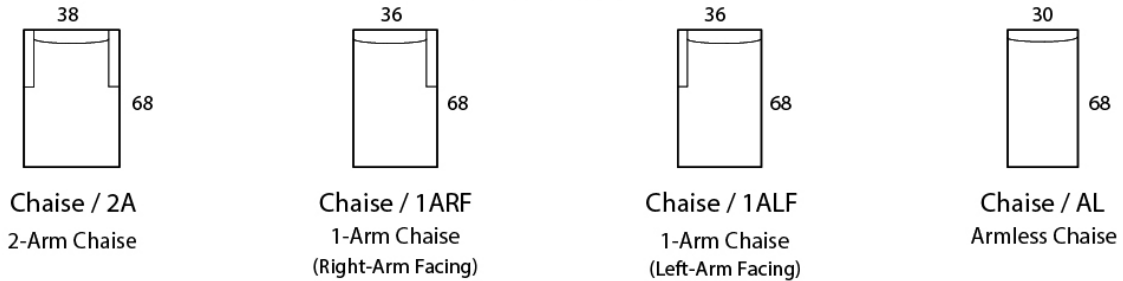

VERONA

Specifications

Sofa: 84" w x 40" d x 33" h

Mid-Sofa: 72" w x 40" d x 33" h

Loveseat: 60" w x 40" d x 33" h

Chair: 38" w x 40" d x 33" h

Arm: 6" w x 23" h

Seat: 23" d x 17.5" h

Available as a sectional in custom sizes and configurations. All dimensions are approximate.

Style: VERONA - #620

SOFA

MID SOFA

LOVESEAT

CHAISE

BUMPER CHAISE

CHAIR