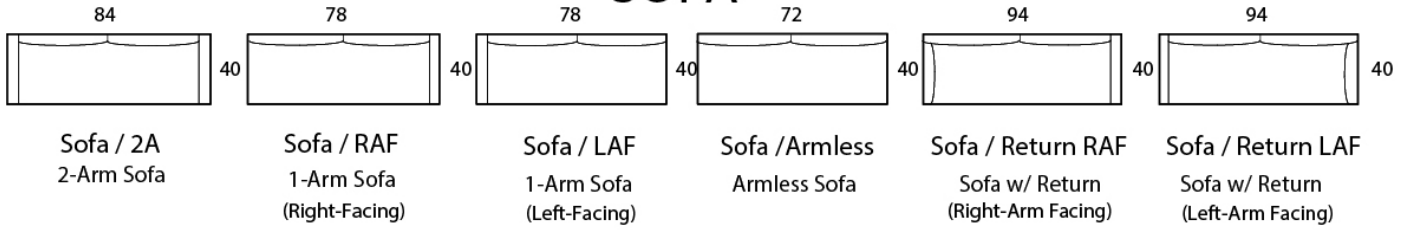

VERONA

Specifications

Sofa: 84" w x 40" d x 33" h

Mid-Sofa: 72" w x 40" d x 33" h

Loveseat: 60" w x 40" d x 33" h

Chair: 38" w x 40" d x 33" h

Arm: 6" w x 23" h

Seat: 23" d x 17.5" h

Available as a sectional in custom sizes and configurations. All dimensions are approximate.

Style: VERONA - #620

SOFA

MID SOFA

LOVESEAT

CHAISE

BUMPER CHAISE

CHAIR