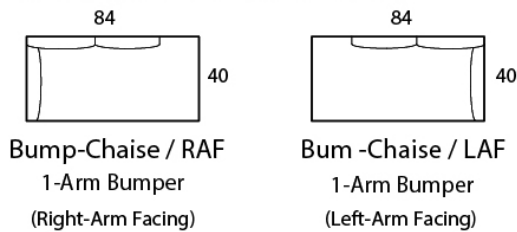

VERONA

Specifications

Sofa: 84" w x 40" d x 33" h

Mid-Sofa: 72" w x 40" d x 33" h

Loveseat: 60" w x 40" d x 33" h

Chair: 38" w x 40" d x 33" h

Arm: 6" w x 23" h

Seat: 23" d x 17.5" h

Available as a sectional in custom sizes and configurations. All dimensions are approximate.

Style: VERONA - #620

SOFA

MID SOFA

LOVESEAT

CHAISE

BUMPER CHAISE

CHAIR