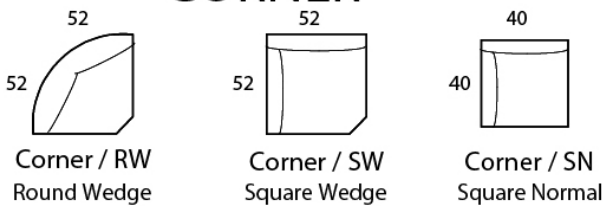

Style: VERONA - #620

SOFA

MID SOFA

LOVESEAT

CHAISE

BUMPER CHAISE

CHAIR

CORNER

OTTOMAN