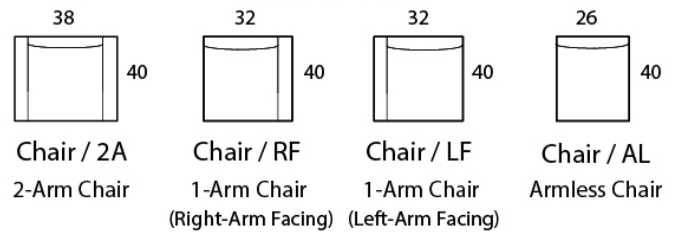

VERONA

Specifications

Sofa: 84" w x 40" d x 33" h

Mid-Sofa: 72" w x 40" d x 33" h

Loveseat: 60" w x 40" d x 33" h

Chair: 38" w x 40" d x 33" h

Arm: 6" w x 23" h

Seat: 23" d x 17.5" h

Available as a sectional in custom sizes and configurations. All dimensions are approximate.

Style: VERONA - #620

SOFA

MID SOFA

LOVESEAT

CHAISE

BUMPER CHAISE

CHAIR

CORNER

OTTOMAN