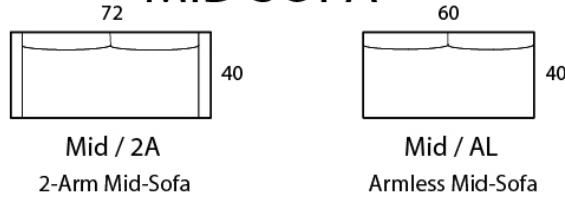

VERONA

Specifications

Sofa: 84" w x 40" d x 33" h

Mid-Sofa: 72" w x 40" d x 33" h

Loveseat: 60" w x 40" d x 33" h

Chair: 38" w x 40" d x 33" h

Arm: 6" w x 23" h

Seat: 23" d x 17.5" h

Available as a sectional in custom sizes and configurations. All dimensions are approximate.

Style: VERONA - #620

SOFA

MID SOFA

LOVESEAT

CHAISE

BUMPER CHAISE

CHAIR