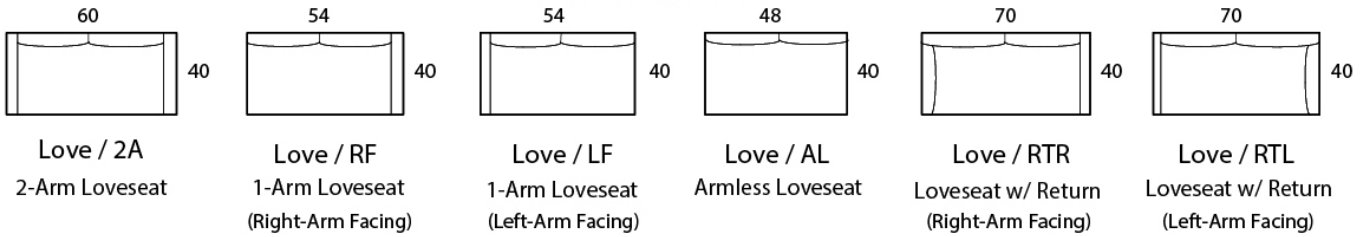

VERONA

Specifications

Sofa: 84" w x 40" d x 33" h

Mid-Sofa: 72" w x 40" d x 33" h

Loveseat: 60" w x 40" d x 33" h

Chair: 38" w x 40" d x 33" h

Arm: 6" w x 23" h

Seat: 23" d x 17.5" h

Available as a sectional in custom sizes and configurations. All dimensions are approximate.

Style: VERONA - #620

SOFA

MID SOFA

LOVESEAT

CHAISE

BUMPER CHAISE

CHAIR