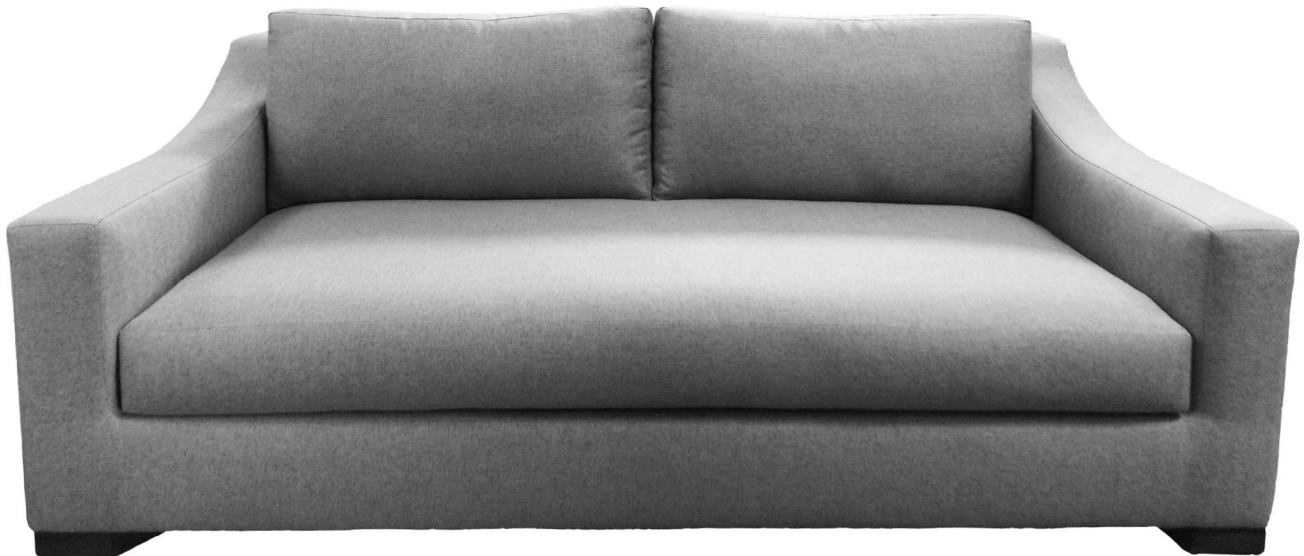

VERONA

Specifications

Sofa: 84" w x 40" d x 33" h

Mid-Sofa: 72" w x 40" d x 33" h

Loveseat: 60" w x 40" d x 33" h

Chair: 38" w x 40" d x 33" h

Arm: 6" w x 23" h

Seat: 23" d x 17.5" h

Available as a sectional in custom sizes and configurations. All dimensions are approximate.

Style: VERONA - #620

SOFA

MID SOFA

LOVESEAT

CHAISE

BUMPER CHAISE

CHAIR

CORNER

OTTOMAN