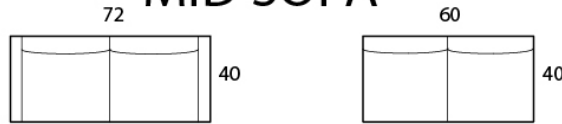

VINCENT

Specifications

Sofa: 84" w x 40" d x 35" h

Mid-Sofa: 72" w x 40" d x 35" h

Loveseat: 60" w x 40" d x 35" h

Chair: 38" w x 40" d x 35" h

Arm: 6" w x 23" h

Seat: 22" d x 19" h

Available as a sectional in custom sizes and configurations. All dimensions are approximate.

Style: VINCENT - #630

SOFA

Sofa / 2A
2-Arm Sofa

Sofa / RAF
1-Arm Sofa
(Right-Facing)

Sofa / LAF
1-Arm Sofa
(Left-Facing)

Sofa / Armless
Armless Sofa

Sofa / Return RAF
Sofa w/ Return
(Right-Arm Facing)

Sofa / Return LAF
Sofa w/ Return
(Left-Arm Facing)

MID SOFA

Mid / 2A
2-Arm Mid-Sofa

Mid / AL
Armless Mid-Sofa

LOVESEAT

Love / 2A
2-Arm Loveseat