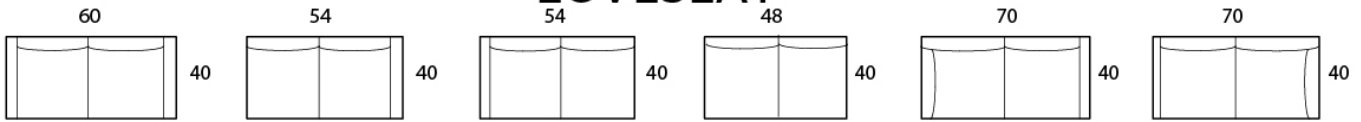

VINCENT

Specifications

Sofa: 84" w x 40" d x 35" h

Mid-Sofa: 72" w x 40" d x 35" h

Loveseat: 60" w x 40" d x 35" h

Chair: 38" w x 40" d x 35" h

Arm: 6" w x 23" h

Seat: 22" d x 19" h

Sofa / Armless
Armless Sofa

Sofa / Return RAF
Sofa w/ Return
(Right-Arm Facing)

Sofa / Return LAF
Sofa w/ Return
(Left-Arm Facing)

MID SOFA

Mid / 2A
2-Arm Mid-Sofa

Mid / AL
Armless Mid-Sofa

LOVESEAT

Love / 2A
2-Arm Loveseat

Love / RF
1-Arm Loveseat
(Right-Arm Facing)

Love / LF
1-Arm Loveseat
(Left-Arm Facing)

Love / AL
Armless Loveseat

Love / RTR
Loveseat w/ Return
(Right-Arm Facing)

Love / RTL
Loveseat w/ Return
(Left-Arm Facing)