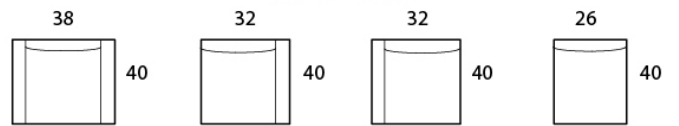

CHAIR

Chair / 2A
2-Arm Chair

Chair / RF
1-Arm Chair
(Right-Arm Facing)

Chair / LF
1-Arm Chair
(Left-Arm Facing)

Chair / AL
Armless Chair