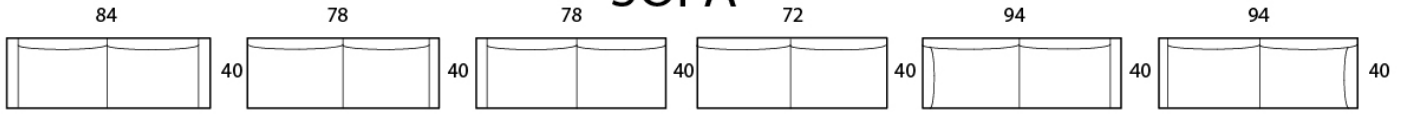

VINCENT

Specifications

Sofa: 84" w x 40" d x 35" h

Mid-Sofa: 72" w x 40" d x 35" h

Loveseat: 60" w x 40" d x 35" h

Chair: 38" w x 40" d x 35" h

Arm: 6" w x 23" h

Seat: 22" d x 19" h

Available as a sectional in custom sizes and configurations. All dimensions are approximate.

Style: VINCENT - #630

SOFA

Sofa / 2A
2-Arm Sofa

Sofa / RAF
1-Arm Sofa
(Right-Facing)

Sofa / LAF
1-Arm Sofa
(Left-Facing)

Corner / SW
Square Wedge

Corner / SN
Square Normal

OTTOMAN

Otto / SM
Small

Otto / MED
Medium

Otto / L
Large

Otto / XL
Extra Large