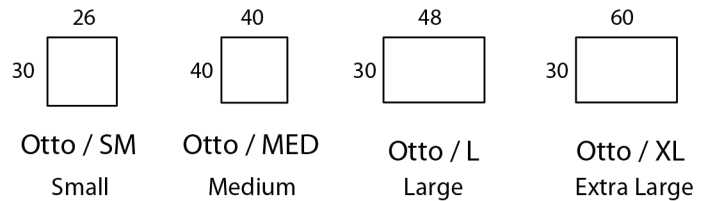

## Specifications

**Sofa:** 84"w x 40"d x 33"h

**Mid-Sofa:** 69"w x 40"d x 33"h

**Loveseat:** 57"w x 40"d x 33"h

**Chair:** 36"w x 40"d x 33"h

**Arm:** 4.5"w x 25.5"h

**Seat:** 23"d x 18"h

*Available as a sectional in custom sizes and configurations. All dimensions are approximate.  
\*Shown with accent pillows, not included with standard order, may be added at additional cost.*

## Specifications

**Sofa:** 84"w x 44"d x 33"h

**Mid-Sofa:** 69"w x 44"d x 33"h

**Loveseat:** 57"w x 44"d x 33"h

**Chair:** 36"w x 44"d x 33"h

**Arm:** 4.5"w x 25.5"h

**Seat:** 27"d x 18"h

*Available as a sectional in custom sizes and configurations. All dimensions are approximate.  
\*Shown with accent pillows, not included with standard order, may be added at additional cost.*