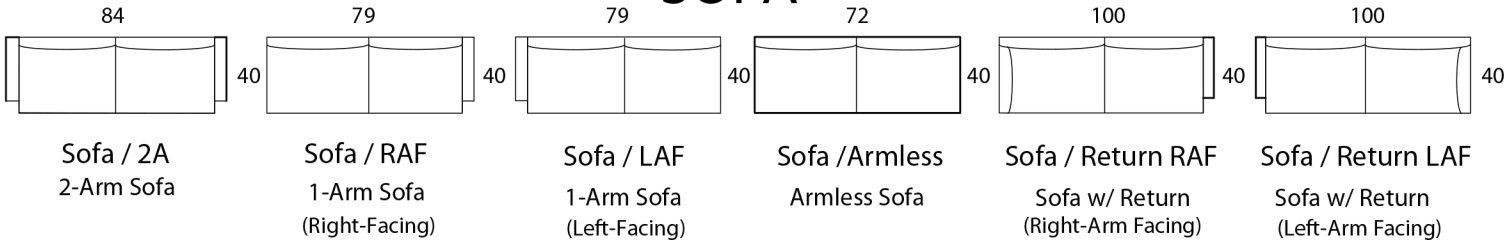

SOFA

MID SOFA

LOVESEAT

CHAISE

BUMPER CHAISE

CHAIR

CORNER

OTTOMAN