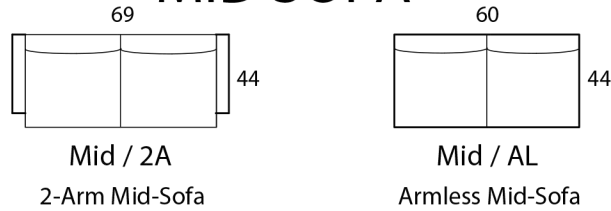

SOFA

MID SOFA

LOVESEAT

CHAISE

BUMPER CHAISE

CHAIR

CORNER

OTTOMAN