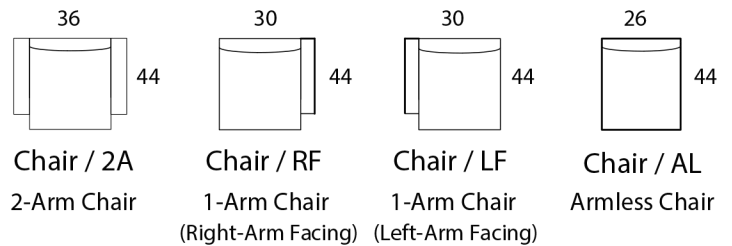

SOFA

MID SOFA

LOVESEAT

CHAISE

BUMPER CHAISE

CHAIR

CORNER

OTTOMAN