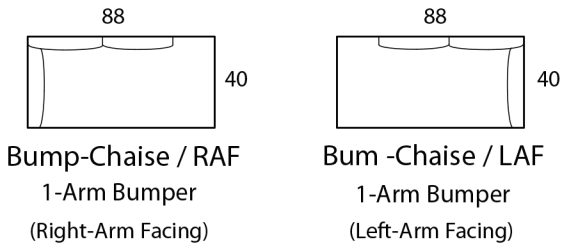

BUMPER CHAISE