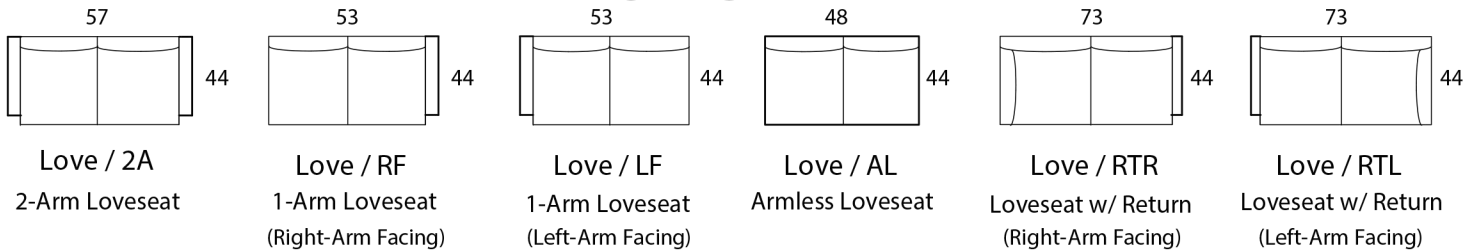

SOFA

MID SOFA

LOVESEAT

CHAISE

BUMPER CHAISE

CHAIR

CORNER

OTTOMAN