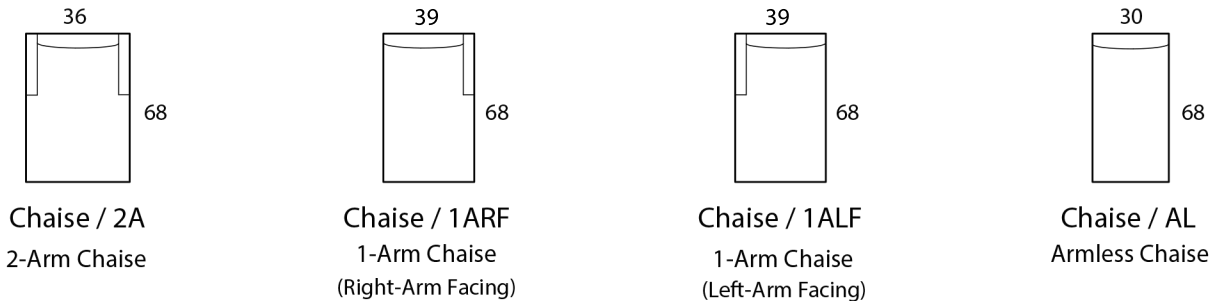

SOFA

MID SOFA

LOVESEAT

CHAISE

BUMPER CHAISE

CHAIR

CORNER

OTTOMAN