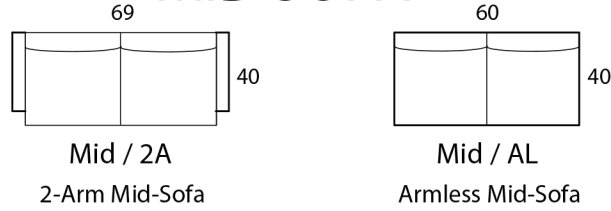

SOFA

MID SOFA

LOVESEAT

CHAISE

BUMPER CHAISE

CHAIR

CORNER

OTTOMAN