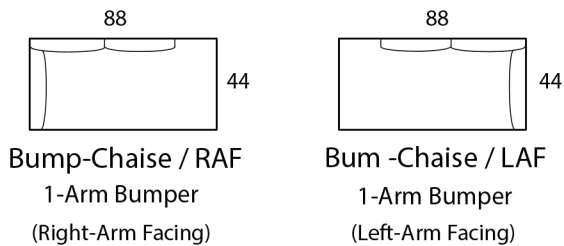

BUMPER CHAISE