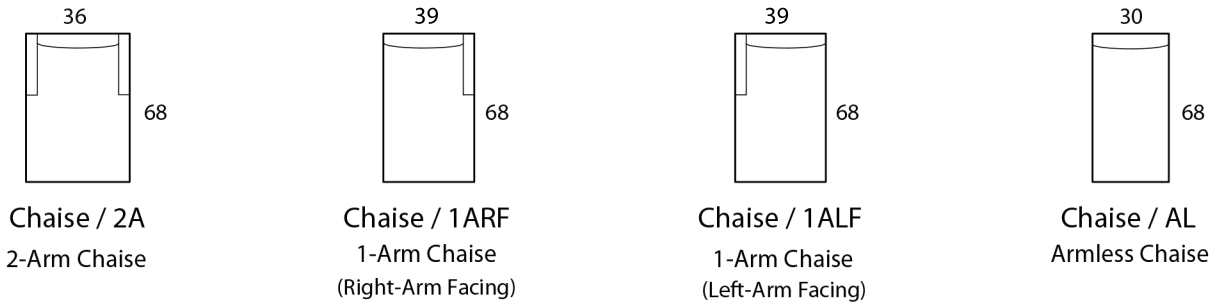

SOFA

MID SOFA

LOVESEAT

CHAISE

BUMPER CHAISE

CHAIR

CORNER

OTTOMAN