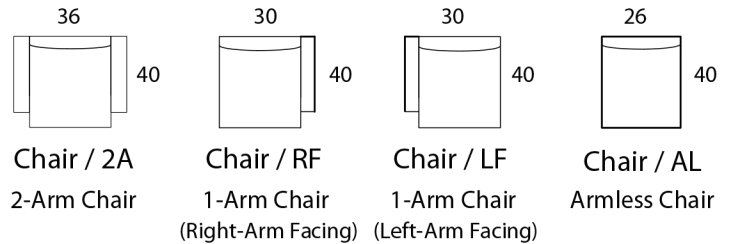

SOFA

MID SOFA

LOVESEAT

CHAISE

BUMPER CHAISE

CHAIR

CORNER

OTTOMAN