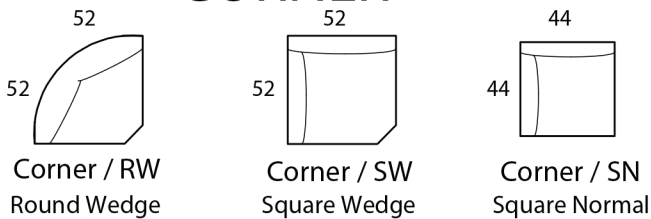

SOFA

MID SOFA

LOVESEAT

CHAISE

BUMPER CHAISE

CHAIR

CORNER

OTTOMAN