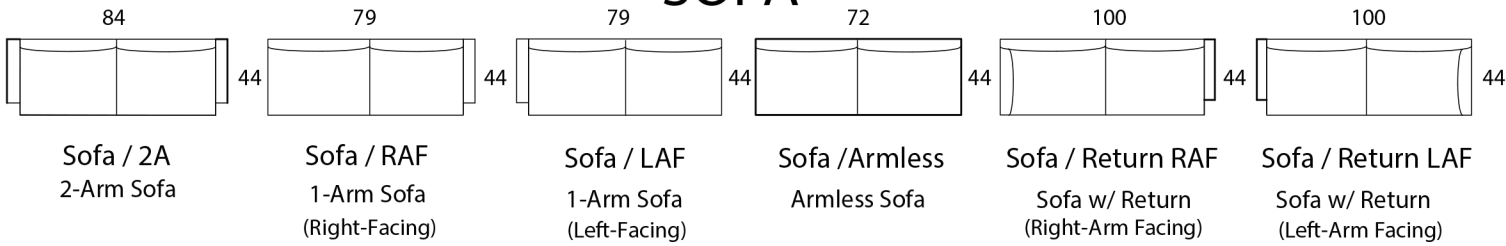

SOFA

MID SOFA

LOVESEAT

CHAISE

BUMPER CHAISE

CHAIR

CORNER

OTTOMAN