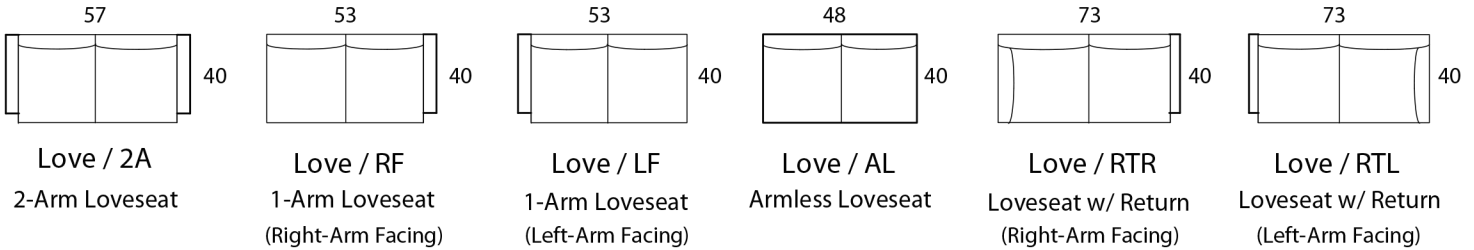

SOFA

MID SOFA

LOVESEAT

CHAISE

BUMPER CHAISE

CHAIR

CORNER

OTTOMAN