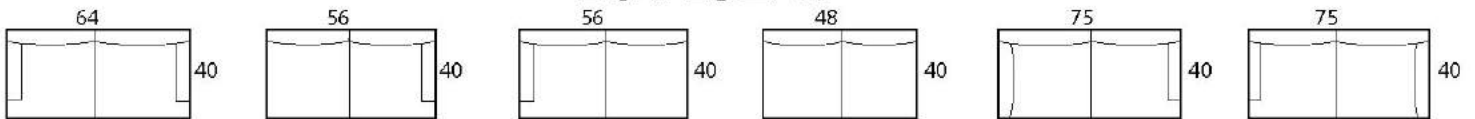

BISCAYNE - 40"d

Specifications

Sofa: 88" w x 40" d x 35" h

Mid-Sofa: 76" w x 40" d x 35" h

Loveseat: 64" w x 40" d x 35" h

Chair: 42" w x 40" d x 35" h

Arm: 8" w x 23.5" h

Seat: 22" d x 17.5" h

Available as a sectional in custom sizes and configurations. All dimensions are approximate.

Style: BISCAYNE - 40" - #211

SOFA

Sofa / 2A
2-Arm Sofa

Sofa / RAF
1-Arm Sofa
(Right-Facing)

Sofa / LAF
1-Arm Sofa
(Left-Facing)

Sofa / Armless
Armless Sofa

Sofa / Return RAF
Sofa w/ Return
(Right-Arm Facing)

Sofa / Return LAF
Sofa w/ Return
(Left-Arm Facing)

MID SOFA

Mid / 2A
2-Arm Mid-Sofa

Mid / AL
Armless Mid-Sofa

LOVESEAT

Love / 2A
2-Arm Loveseat

Specifications

Sofa: 88''w x 43''d x 35''h

Mid-Sofa: 76''w x 43''d x 35''h

Loveseat: 64''w x 43''d x 35''h

Chair: 42''w x 43''d x 35''h

Arm: 8''w x 23.5''h

Seat: 25''d x 17.5''h

Available as a sectional in custom sizes and configurations. All dimensions are approximate.