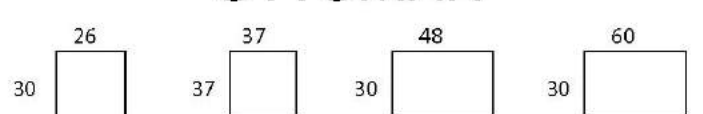

Bum -Chaise / LAF
1-Arm Bumper
(Left-Arm Facing)

CHAIR

Chair / 2A
2-Arm Chair

Chair / RF
1-Arm Chair
(Right-Arm Facing)

Chair / LF
1-Arm Chair
(Left-Arm Facing)

Chair / AL
Armless Chair

CORNER

Corner / RW
Round Wedge

Corner / SW
Square Wedge

Corner / SN
Square Normal

OTTOMAN

Otto / SM
Small

Otto / MED
Medium

Otto / L
Large

Otto / XL
Extra Large

BISCAYNE - 43''d

Specifications

Sofa: 88''w x 43''d x 35''h

Mid-Sofa: 76''w x 43''d x 35''h

Loveseat: 64''w x 43''d x 35''h

Chair: 42''w x 43''d x 35''h

Arm: 8''w x 23.5''h

Seat: 25''d x 17.5''h

Available as a sectional in custom sizes and configurations. All dimensions are approximate.