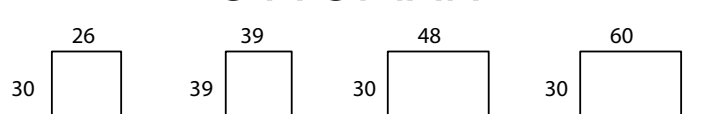

Chair / LF
1-Arm Chair
(Left-Arm Facing)

Chair / AL
Armless Chair

CORNER

Corner / RW
Round Wedge

Corner / SW
Square Wedge

Corner / SN
Square Normal

OTTOMAN

Otto / SM
Small