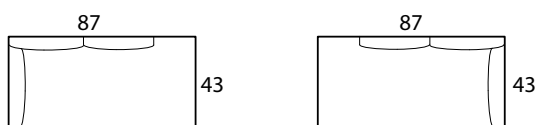

BUMPER CHAISE

Bump-Chaise / RAF
1-Arm Bumper
(Right-Arm Facing)

Bum -Chaise / LAF
1-Arm Bumper
(Left-Arm Facing)