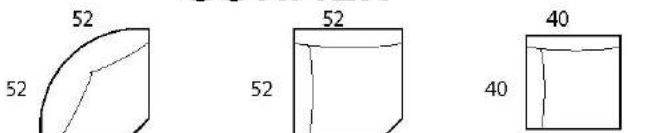

Bum -Chaise / LAF
1-Arm Bumper
(Left-Arm Facing)

CHAIR

Chair / 2A
2-Arm Chair

Chair / RF
1-Arm Chair
(Right-Arm Facing)

Chair / LF
1-Arm Chair
(Left-Arm Facing)

Chair / AL
Armless Chair

CORNER

Corner / RW
Round Wedge

Corner / SW
Square Wedge

Corner / SN
Square Normal

OTTOMAN

Otto / SM
Small

Otto / MED
Medium

Otto / L
Large

Otto / XL
Extra Large

BISCAYNE - 43''d

Specifications

Sofa: 88''w x 43''d x 35''h

Mid-Sofa: 76''w x 43''d x 35''h

Loveseat: 64''w x 43''d x 35''h

Chair: 42''w x 43''d x 35''h

Arm: 8''w x 23.5''h

Seat: 25''d x 17.5''h

Available as a sectional in custom sizes and configurations. All dimensions are approximate.