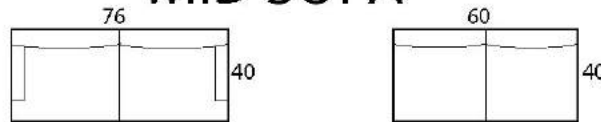

BISCAYNE - 40"d

Specifications

Sofa: 88" w x 40" d x 35" h

Mid-Sofa: 76" w x 40" d x 35" h

Loveseat: 64" w x 40" d x 35" h

Chair: 42" w x 40" d x 35" h

Arm: 8" w x 23.5" h

Seat: 22" d x 17.5" h

Available as a sectional in custom sizes and configurations. All dimensions are approximate.

Style: BISCAYNE - 40" - #211

SOFA

Sofa / 2A
2-Arm Sofa

Sofa / RAF
1-Arm Sofa
(Right-Facing)

Sofa / LAF
1-Arm Sofa
(Left-Facing)

Sofa / Armless
Armless Sofa

Sofa / Return RAF
Sofa w/ Return
(Right-Arm Facing)

Sofa / Return LAF
Sofa w/ Return
(Left-Arm Facing)

MID SOFA

Mid / 2A
2-Arm Mid-Sofa

Mid / AL
Armless Mid-Sofa

LOVESEAT

Love / 2A
2-Arm Loveseat

Specifications

Sofa: 88''w x 43''d x 35''h

Mid-Sofa: 76''w x 43''d x 35''h

Loveseat: 64''w x 43''d x 35''h

Chair: 42''w x 43''d x 35''h

Arm: 8''w x 23.5''h

Seat: 25''d x 17.5''h

Available as a sectional in custom sizes and configurations. All dimensions are approximate.