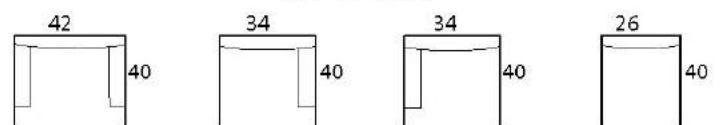

CHAIR

Chair / 2A
2-Arm Chair

Chair / RF
1-Arm Chair
(Right-Arm Facing)

Chair / LF
1-Arm Chair
(Left-Arm Facing)

Chair / AL
Armless Chair