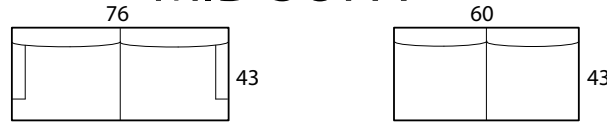

Corner / SW
Square Wedge

Corner / SN
Square Normal

OTTOMAN

Otto / SM
Small

Otto / MED
Medium

Otto / L
Large

Otto / XL
Extra Large

BISCAYNE - 43''d

Specifications

Sofa: 88''w x 43''d x 35''h

Mid-Sofa: 76''w x 43''d x 35''h

Loveseat: 64''w x 43''d x 35''h

Chair: 42''w x 43''d x 35''h

Arm: 8''w x 23.5''h

Seat: 25''d x 17.5''h

Available as a sectional in custom sizes and configurations. All dimensions are approximate.

Style: BISCAYNE - 43" - #210

SOFA

Sofa / 2A
2-Arm Sofa

Sofa / RAF
1-Arm Sofa
(Right-Facing)

Sofa / LAF
1-Arm Sofa
(Left-Facing)

Sofa / Armless
Armless Sofa

Sofa / Return RAF
Sofa w/ Return
(Right-Arm Facing)

Sofa / Return LAF
Sofa w/ Return
(Left-Arm Facing)

MID SOFA

Mid / 2A
2-Arm Mid-Sofa

Mid / AL
Armless Mid-Sofa

LOVESEAT

Love / 2A
2-Arm Loveseat

Love / RF
1-Arm Loveseat
(Right-Arm Facing)

Love / LF
1-Arm Loveseat
(Left-Arm Facing)