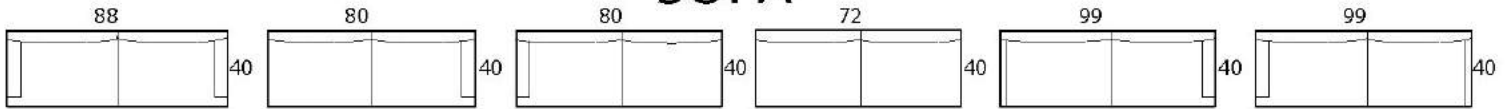

BISCAYNE - 40"d

Specifications

Sofa: 88" w x 40" d x 35" h

Mid-Sofa: 76" w x 40" d x 35" h

Loveseat: 64" w x 40" d x 35" h

Chair: 42" w x 40" d x 35" h

Arm: 8" w x 23.5" h

Seat: 22" d x 17.5" h

Available as a sectional in custom sizes and configurations. All dimensions are approximate.

Style: BISCAYNE - 40" - #211

SOFA

Sofa / 2A
2-Arm Sofa

Sofa / RAF
1-Arm Sofa
(Right-Facing)

Sofa / LAF
1-Arm Sofa
(Left-Facing)

Specifications

Sofa: 88''w x 43''d x 35''h

Mid-Sofa: 76''w x 43''d x 35''h

Loveseat: 64''w x 43''d x 35''h

Chair: 42''w x 43''d x 35''h

Arm: 8''w x 23.5''h

Seat: 25''d x 17.5''h

Available as a sectional in custom sizes and configurations. All dimensions are approximate.