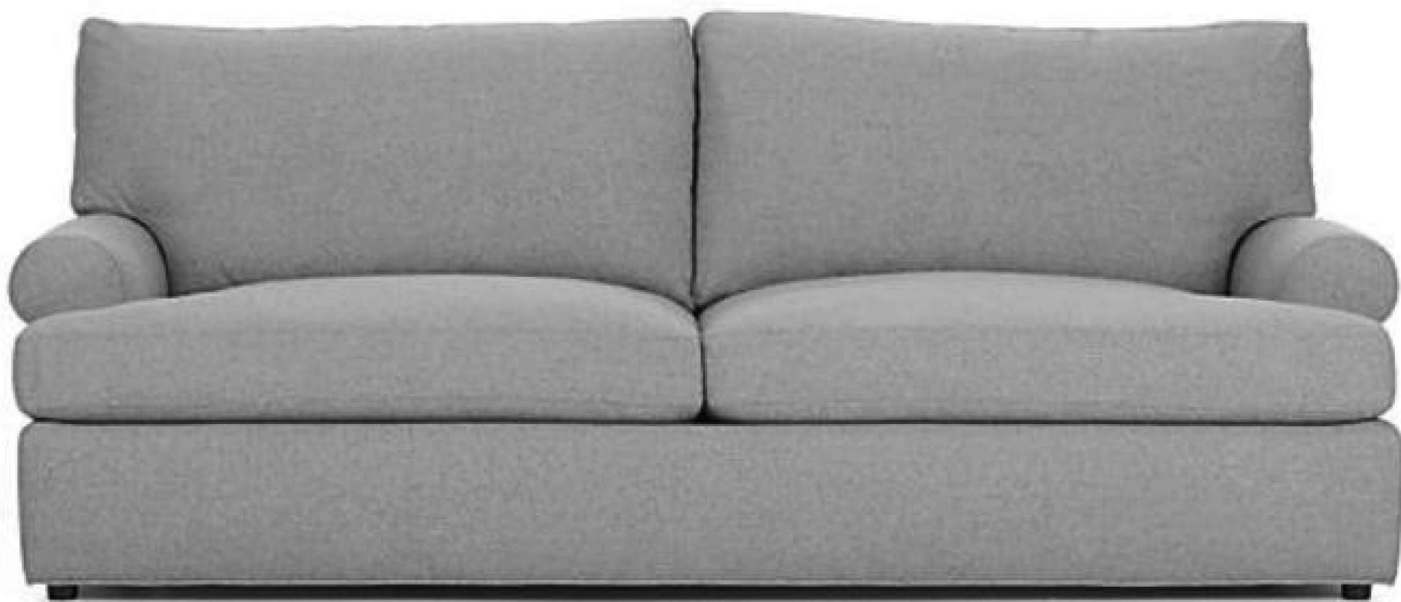

BISCAYNE - 40"d

Specifications

Sofa: 88" w x 40" d x 35" h

Mid-Sofa: 76" w x 40" d x 35" h

Loveseat: 64" w x 40" d x 35" h

Chair: 42" w x 40" d x 35" h

Arm: 8" w x 23.5" h

Seat: 22" d x 17.5" h

Available as a sectional in custom sizes and configurations. All dimensions are approximate.

Style: BISCAYNE - 40" - #211

SOFA

Sofa / 2A
2-Arm Sofa

Sofa / RAF
1-Arm Sofa
(Right-Facing)

Sofa / LAF
1-Arm Sofa
(Left-Facing)

Specifications

Sofa: 88''w x 43''d x 35''h

Mid-Sofa: 76''w x 43''d x 35''h

Loveseat: 64''w x 43''d x 35''h

Chair: 42''w x 43''d x 35''h

Arm: 8''w x 23.5''h

Seat: 25''d x 17.5''h

Available as a sectional in custom sizes and configurations. All dimensions are approximate.