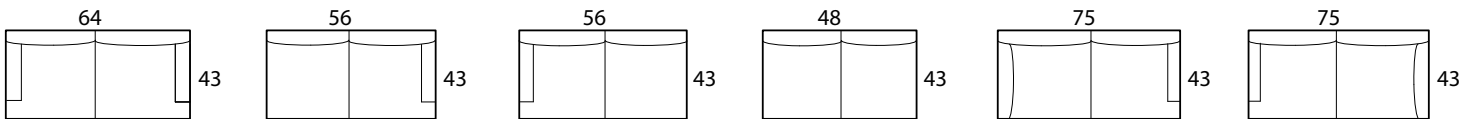

Specifications

Sofa: 88''w x 43''d x 35''h

Mid-Sofa: 76''w x 43''d x 35''h

Loveseat: 64''w x 43''d x 35''h

Chair: 42''w x 43''d x 35''h

Arm: 8''w x 23.5''h

Seat: 25''d x 17.5''h

Available as a sectional in custom sizes and configurations. All dimensions are approximate.

Style: BISCAYNE - 43" - #210

SOFA

Sofa / 2A
2-Arm Sofa

Sofa / RAF
1-Arm Sofa
(Right-Facing)

Sofa / LAF
1-Arm Sofa
(Left-Facing)

Sofa / Armless
Armless Sofa

Sofa / Return RAF
Sofa w/ Return
(Right-Arm Facing)

Sofa / Return LAF
Sofa w/ Return
(Left-Arm Facing)

MID SOFA

Mid / 2A
2-Arm Mid-Sofa

Mid / AL
Armless Mid-Sofa

LOVESEAT

Love / 2A
2-Arm Loveseat

Love / RF
1-Arm Loveseat
(Right-Arm Facing)

Love / LF
1-Arm Loveseat
(Left-Arm Facing)

Love / AL
Armless Loveseat

Love / RTR
Loveseat w/ Return
(Right-Arm Facing)

Love / RTL
Loveseat w/ Return
(Left-Arm Facing)

CHAISE

Chaise / 2A
2-Arm Chaise

Chaise / 1ARF
1-Arm Chaise
(Right-Arm Facing)

Chaise / 1ALF
1-Arm Chaise
(Left-Arm Facing)