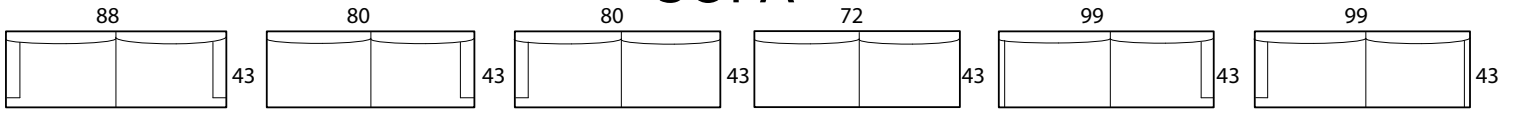

Style: BISCAYNE - 43" - #210

SOFA

Sofa / 2A
2-Arm Sofa

Sofa / RAF
1-Arm Sofa
(Right-Facing)

Sofa / LAF
1-Arm Sofa
(Left-Facing)

Sofa / Armless
Armless Sofa

Sofa / Return RAF
Sofa w/ Return
(Right-Arm Facing)

Sofa / Return LAF
Sofa w/ Return
(Left-Arm Facing)