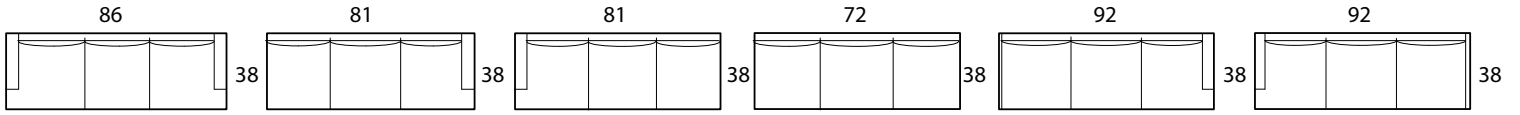

ANTONIA

Specifications

Sofa: 86" w x 38" d x 35" h

Mid-Sofa: 70" w x 38" d x 35" h

Loveseat: 58" w x 38" d x 35" h

Chair: 36" w x 38" d x 35" h

Arm: 5" w x 24.5" h

Seat: 23" d x 18.5" h

Available as a sectional in custom sizes and configurations. All dimensions are approximate. This is a tightback sofa. Comes with Lumbar pillows as shown.

Style: ANTONIA - #120

SOFA

* Note. This is a tighback sofa with Lumbar Pillows.