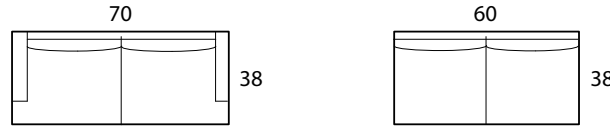

ANTONIA

Specifications

Sofa: 86" w x 38" d x 35" h

Mid-Sofa: 70" w x 38" d x 35" h

Loveseat: 58" w x 38" d x 35" h

Chair: 36" w x 38" d x 35" h

Arm: 5" w x 24.5" h

Seat: 23" d x 18.5" h

Available as a sectional in custom sizes and configurations. All dimensions are approximate. This is a tightback sofa. Comes with Lumbar pillows as shown.

Style: ANTONIA - #120

SOFA

* Note. This is a tighback sofa with Lumbar Pillows.

Sofa / 2A
2-Arm Sofa

Sofa / RAF
1-Arm Sofa
(Right-Facing)

Sofa / LAF
1-Arm Sofa
(Left-Facing)

Sofa / Armless
Armless Sofa

Sofa / Return RAF
Sofa w/ Return
(Right-Arm Facing)

Sofa / Return LAF
Sofa w/ Return
(Left-Arm Facing)

MID SOFA

Mid / 2A
2-Arm Mid-Sofa

Mid / AL
Armless Mid-Sofa

LOVESEAT

Love / 2A
2-Arm Loveseat

Love / RF
1-Arm Loveseat
(Right-Arm Facing)

Love / LF
1-Arm Loveseat
(Left-Arm Facing)

Love / AL
Armless Loveseat