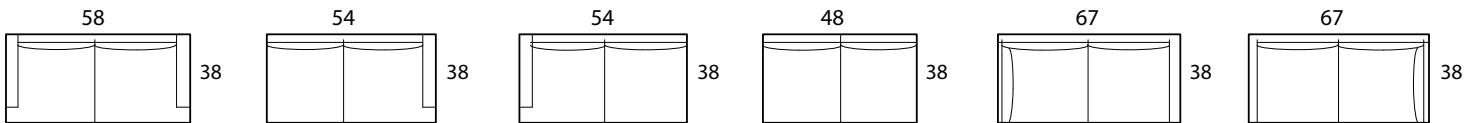

ANTONIA

Specifications

Sofa: 86" w x 38" d x 35" h

Mid-Sofa: 70" w x 38" d x 35" h

Loveseat: 58" w x 38" d x 35" h

Chair: 36" w x 38" d x 35" h

Arm: 5" w x 24.5" h

Seat: 23" d x 18.5" h

Sofa / 2A
2-Arm Sofa

Sofa / RAF
1-Arm Sofa
(Right-Facing)

Sofa / LAF
1-Arm Sofa
(Left-Facing)

Sofa / Armless
Armless Sofa

Sofa / Return RAF
Sofa w/ Return
(Right-Arm Facing)

Sofa / Return LAF
Sofa w/ Return
(Left-Arm Facing)

MID SOFA

Mid / 2A
2-Arm Mid-Sofa

Mid / AL
Armless Mid-Sofa

LOVESEAT

Love / 2A
2-Arm Loveseat

Love / RF
1-Arm Loveseat
(Right-Arm Facing)

Love / LF
1-Arm Loveseat
(Left-Arm Facing)

Love / AL
Armless Loveseat