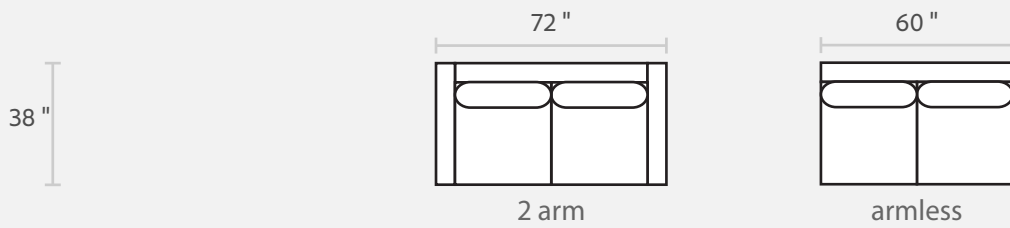

HECTOR

DIMENSIONS

Sofa:	108, 96 or 84" w x 38" d x 33" h	Arm:	6" w x 26" h
Mid-Sofa:	72" w x 38" d x 33" h	Seat:	24" d x 17" h
Loveseat:	60" w x 38" d x 33" h		
Chair:	38" w x 38" d x 33" h		

All Dimensions Approximate

Sectional Shown: Sofa 1-arm LF + Square Corner + Sofa 1-arm RF (custom size)

arm detail

HECTOR

SOFA

MIDSOFA

LOVESEAT

CHAISE

OTTOMAN