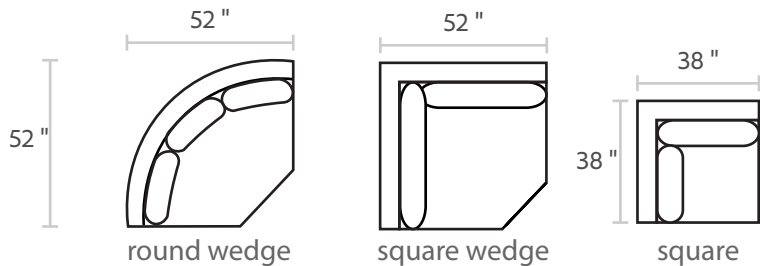

HECTOR

SOFA

MIDSOFA

LOVESEAT

CHAISE

OTTOMAN

CORNER

CHAIR