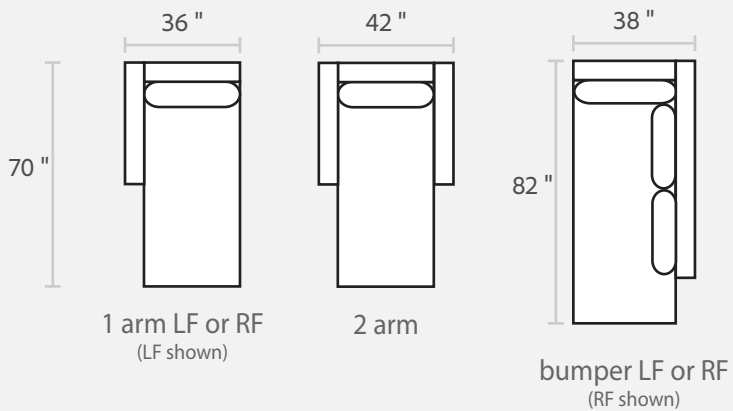

HECTOR

DIMENSIONS

Sofa:	108, 96 or 84" w x 38" d x 33" h	Arm:	6" w x 26" h
Mid-Sofa:	72" w x 38" d x 33" h	Seat:	24" d x 17" h
Loveseat:	60" w x 38" d x 33" h		
Chair:	38" w x 38" d x 33" h		

All Dimensions Approximate

Sectional Shown: Sofa 1-arm LF + Square Corner + Sofa 1-arm RF (custom size)

arm detail

HECTOR

SOFA

MIDSOFA

LOVESEAT

CHAISE

OTTOMAN