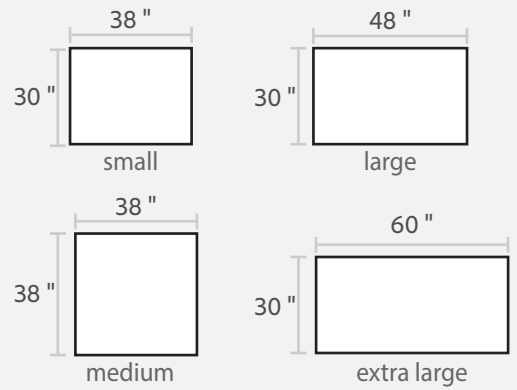

HECTOR

DIMENSIONS

Sofa:	108, 96 or 84" w x 38" d x 33" h	Arm:	6" w x 26" h
Mid-Sofa:	72" w x 38" d x 33" h	Seat:	24" d x 17" h
Loveseat:	60" w x 38" d x 33" h		
Chair:	38" w x 38" d x 33" h		

All Dimensions Approximate

Sectional Shown: Sofa 1-arm LF + Square Corner + Sofa 1-arm RF (custom size)

arm detail

HECTOR

SOFA

MIDSOFA

LOVESEAT

CHAISE

OTTOMAN