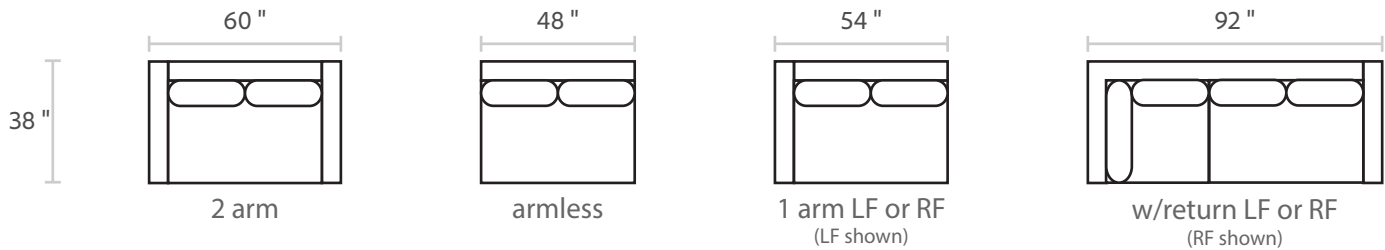

HECTOR

DIMENSIONS

Sofa:	108, 96 or 84" w x 38" d x 33" h	Arm:	6" w x 26" h
Mid-Sofa:	72" w x 38" d x 33" h	Seat:	24" d x 17" h
Loveseat:	60" w x 38" d x 33" h		
Chair:	38" w x 38" d x 33" h		

All Dimensions Approximate

Sectional Shown: Sofa 1-arm LF + Square Corner + Sofa 1-arm RF (custom size)

arm detail

HECTOR

SOFA

MIDSOFA

LOVESEAT

CHAISE

OTTOMAN