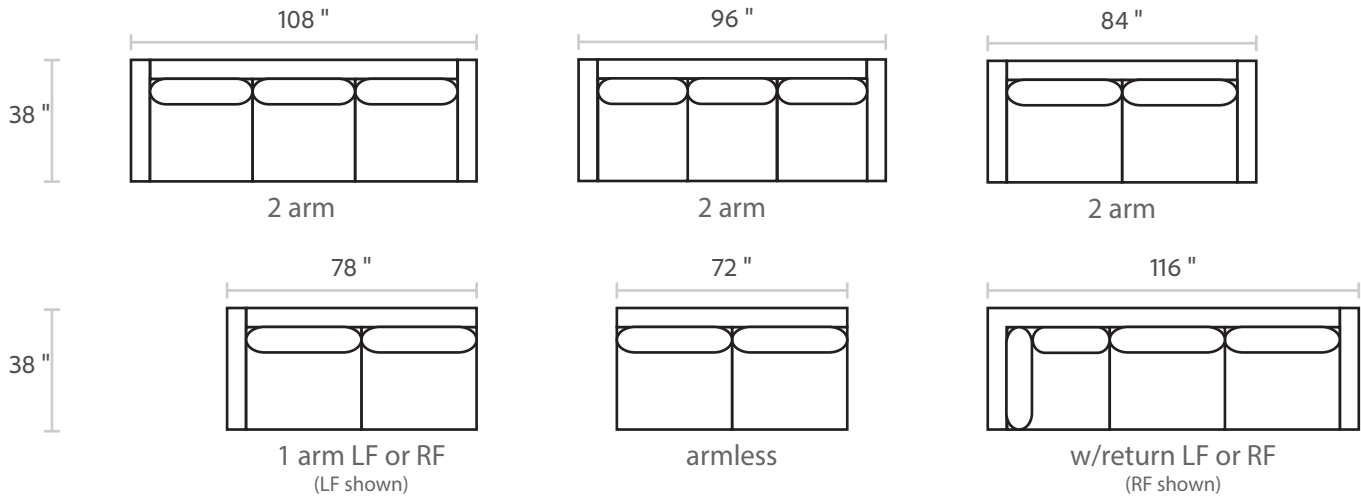

HECTOR

DIMENSIONS

Sofa:	108, 96 or 84" w x 38" d x 33" h	Arm:	6" w x 26" h
Mid-Sofa:	72" w x 38" d x 33" h	Seat:	24" d x 17" h
Loveseat:	60" w x 38" d x 33" h		
Chair:	38" w x 38" d x 33" h		

All Dimensions Approximate

Sectional Shown: Sofa 1-arm LF + Square Corner + Sofa 1-arm RF (custom size)

arm detail

HECTOR

SOFA

MIDSOFA

LOVESEAT

CHAISE

OTTOMAN