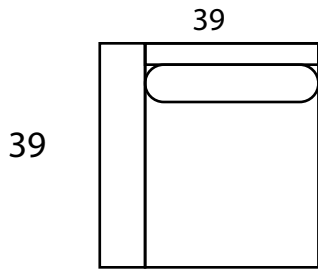

## Specifications

Armless Chair: 36"w x 39"d x 35"h

One-Arm Chair: 39"w x 39"d x 35"h

Corner: 39"w x 39"d x 35"h

Arm: 8"w x 24"h

Seat: 23"d x 18.5"h

*All Dimensions Approximate*

*ALL ITEMS ARE AVAILABLE IN CUSTOM SIZES*

## 39" MODULES

1 Arm  
Left Arm Facing

Armless

1 Arm  
Right Arm Facing

Square Corner