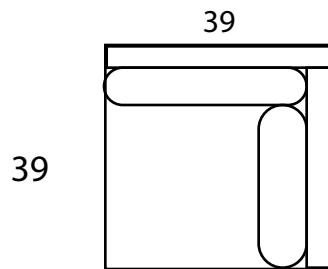

## Specifications

Armless Chair: 36"w x 39"d x 35"h

One-Arm Chair: 39"w x 39"d x 35"h

Corner: 39"w x 39"d x 35"h

Arm: 8"w x 24"h

Seat: 23"d x 18.5"h

*All Dimensions Approximate*

*ALL ITEMS ARE AVAILABLE IN CUSTOM SIZES*

## 39" MODULES

1 Arm  
Left Arm Facing

Armless

1 Arm  
Right Arm Facing

Square Corner

## OTTOMANS

Small

Large

Extra Large