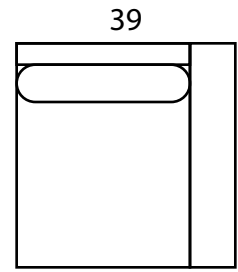

## Specifications

Armless Chair: 36"w x 39"d x 35"h

One-Arm Chair: 39"w x 39"d x 35"h

Corner: 39"w x 39"d x 35"h

Arm: 8"w x 24"h

Seat: 23"d x 18.5"h

*All Dimensions Approximate*

*ALL ITEMS ARE AVAILABLE IN CUSTOM SIZES*

## 39" MODULES

1 Arm  
Left Arm Facing

Armless

1 Arm  
Right Arm Facing

Square Corner