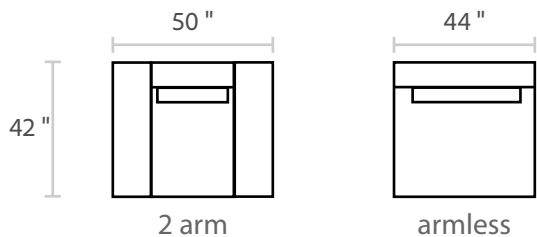

TESORO

Dimensions

Sofa: 108"w x 42"d x 33"h
Mid-sofa: 87"w x 42"d x 33"h
Loveseat: 72"w x 42"d x 33"h
Chair: 50"w x 42"d x 33"h

Arm: 12"w x 23"h
Seat: 23"d x 17"h

All Dimensions Approximate

ALL ITEMS ARE AVAILABLE IN CUSTOM SIZES

Sectional Shown: Sofa 1-arm LF + Square Corner Wedge + Sofa 1-arm RF

TESORO

SOFA

MIDSOFA

LOVESEAT

CHAISE

CORNER

CHAIR