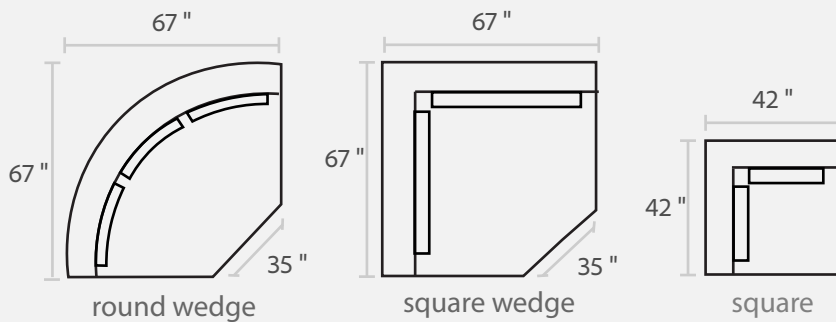

TESORO

Dimensions

Sofa: 108"w x 42"d x 33"h
Mid-sofa: 87"w x 42"d x 33"h
Loveseat: 72"w x 42"d x 33"h
Chair: 50"w x 42"d x 33"h

Arm: 12"w x 23"h
Seat: 23"d x 17"h

All Dimensions Approximate

ALL ITEMS ARE AVAILABLE IN CUSTOM SIZES

Sectional Shown: Sofa 1-arm LF + Square Corner Wedge + Sofa 1-arm RF

TESORO

SOFA

MIDSOFA

LOVESEAT

CHAISE

CORNER

CHAIR