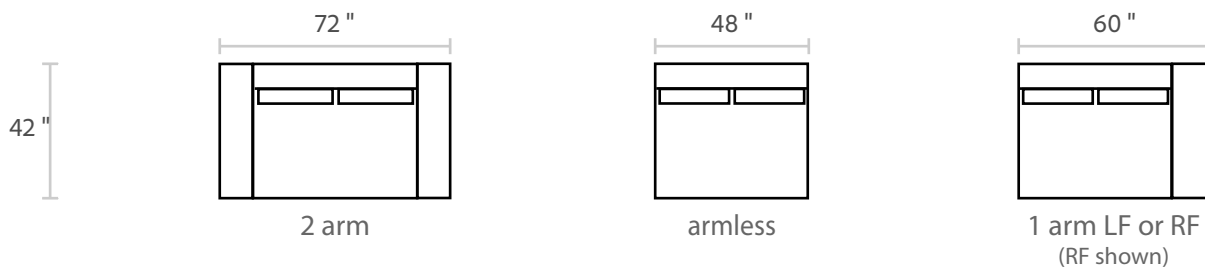

TESORO

Dimensions

Sofa: 108"w x 42"d x 33"h
Mid-sofa: 87"w x 42"d x 33"h
Loveseat: 72"w x 42"d x 33"h
Chair: 50"w x 42"d x 33"h

Arm: 12"w x 23"h
Seat: 23"d x 17"h

All Dimensions Approximate

ALL ITEMS ARE AVAILABLE IN CUSTOM SIZES

Sectional Shown: Sofa 1-arm LF + Square Corner Wedge + Sofa 1-arm RF

TESORO

SOFA

MIDSOFA

LOVESEAT

CHAISE

CORNER

CHAIR