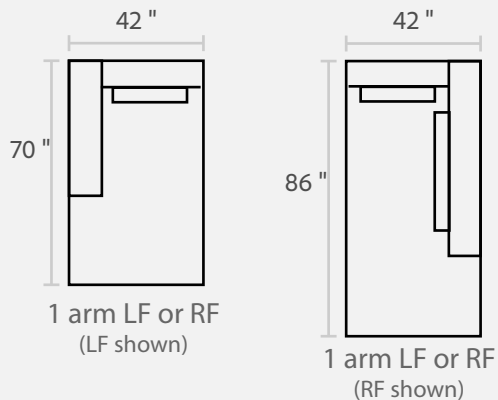

TESORO

Dimensions

Sofa: 108"w x 42"d x 33"h
Mid-sofa: 87"w x 42"d x 33"h
Loveseat: 72"w x 42"d x 33"h
Chair: 50"w x 42"d x 33"h

Arm: 12"w x 23"h
Seat: 23"d x 17"h

All Dimensions Approximate

ALL ITEMS ARE AVAILABLE IN CUSTOM SIZES

Sectional Shown: Sofa 1-arm LF + Square Corner Wedge + Sofa 1-arm RF

TESORO

SOFA

MIDSOFA

LOVESEAT

CHAISE

CORNER

CHAIR