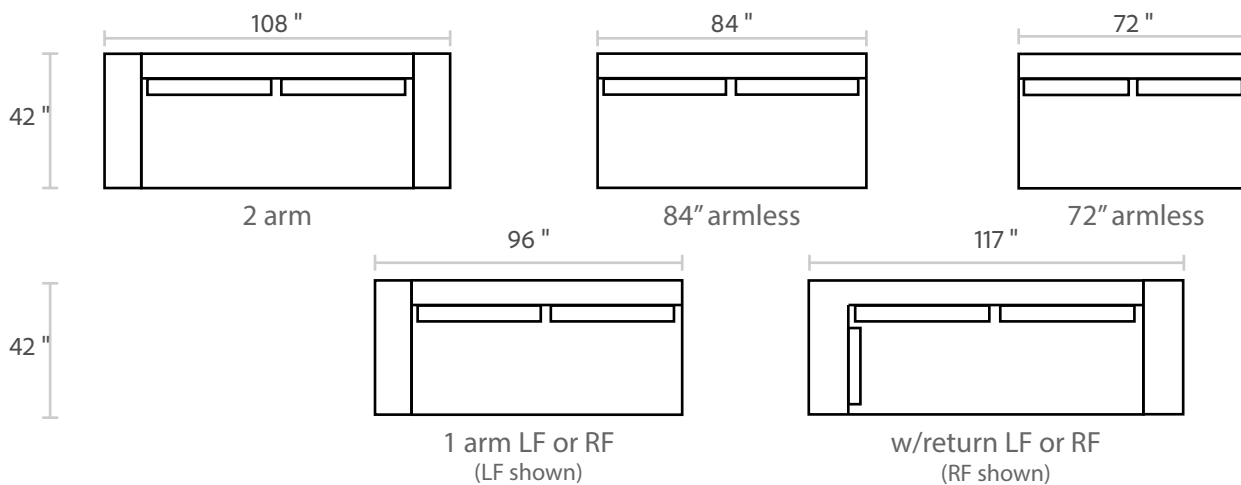

TESORO

Dimensions

Sofa: 108"w x 42"d x 33"h
Mid-sofa: 87"w x 42"d x 33"h
Loveseat: 72"w x 42"d x 33"h
Chair: 50"w x 42"d x 33"h

Arm: 12"w x 23"h
Seat: 23"d x 17"h

All Dimensions Approximate

ALL ITEMS ARE AVAILABLE IN CUSTOM SIZES

Sectional Shown: Sofa 1-arm LF + Square Corner Wedge + Sofa 1-arm RF

TESORO

SOFA

MIDSOFA

LOVESEAT

CHAISE

CORNER

CHAIR