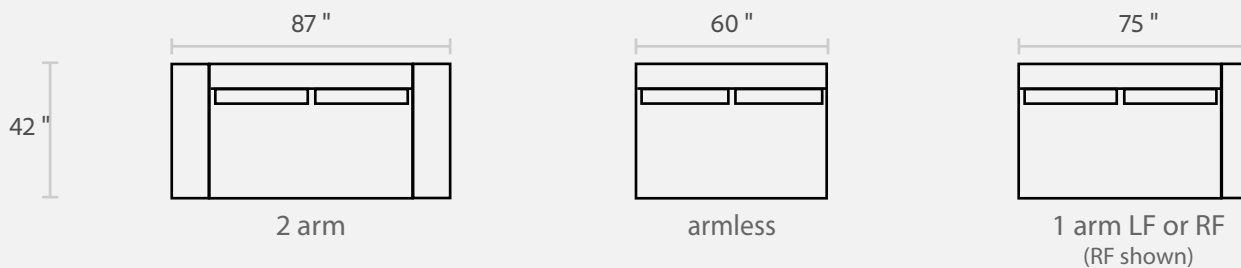

TESORO

Dimensions

Sofa: 108"w x 42"d x 33"h
Mid-sofa: 87"w x 42"d x 33"h
Loveseat: 72"w x 42"d x 33"h
Chair: 50"w x 42"d x 33"h

Arm: 12"w x 23"h
Seat: 23"d x 17"h

All Dimensions Approximate

ALL ITEMS ARE AVAILABLE IN CUSTOM SIZES

Sectional Shown: Sofa 1-arm LF + Square Corner Wedge + Sofa 1-arm RF

TESORO

SOFA

MIDSOFA

LOVESEAT

CHAISE

CORNER

CHAIR