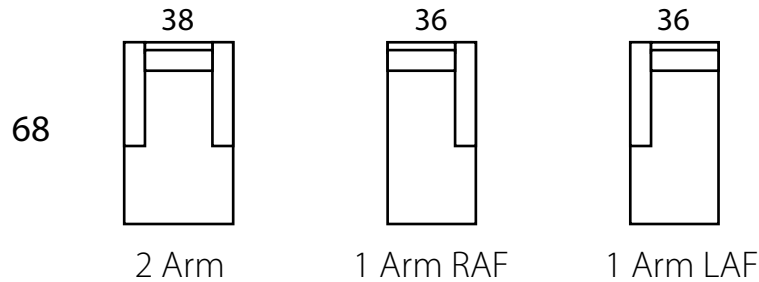

WESTWOOD

SOFA

LOVESEAT

CHAISE

BUMPER CHAISE

CHAIR

CORNER

OTTOMAN