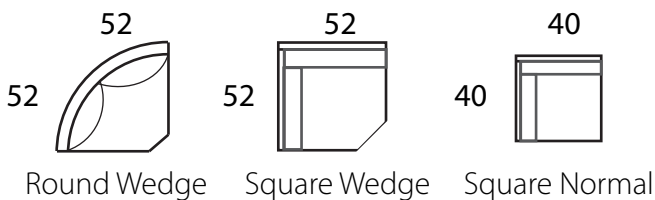

WESTWOOD

Specifications

Sofa:	84"w x 40"d x 35"h	Arm:	6"w x 23"h
Mid-Sofa:	72"w x 40"d x 35"h	Seat:	23"d x 18.5"h
Loveseat:	60"w x 40"d x 35"h		
Chair:	38"w x 40"d x 35"h		

All Dimensions Approximate

WESTWOOD

SOFA

LOVESEAT

CHAISE

BUMPER CHAISE

CHAIR

CORNER

OTTOMAN