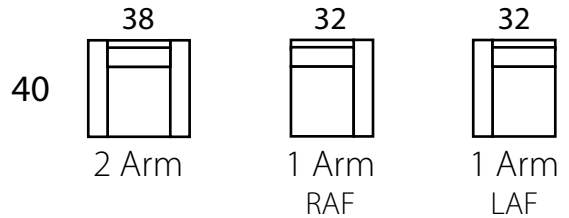

WESTWOOD

SOFA

LOVESEAT

CHAISE

BUMPER CHAISE

CHAIR

CORNER

OTTOMAN