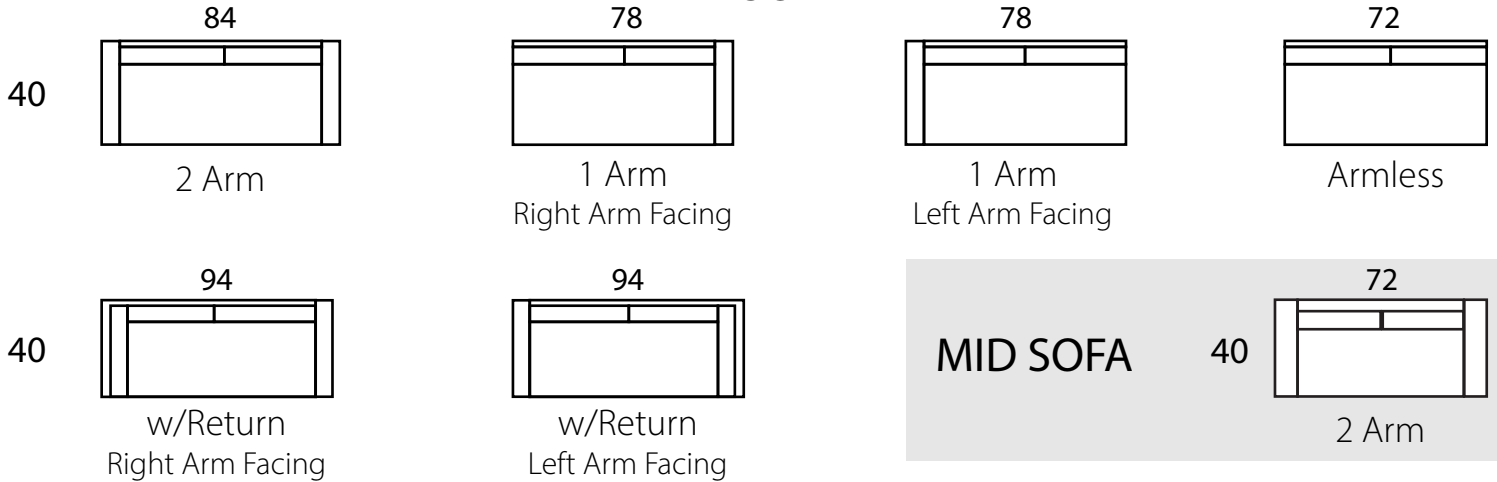

WESTWOOD

SOFA