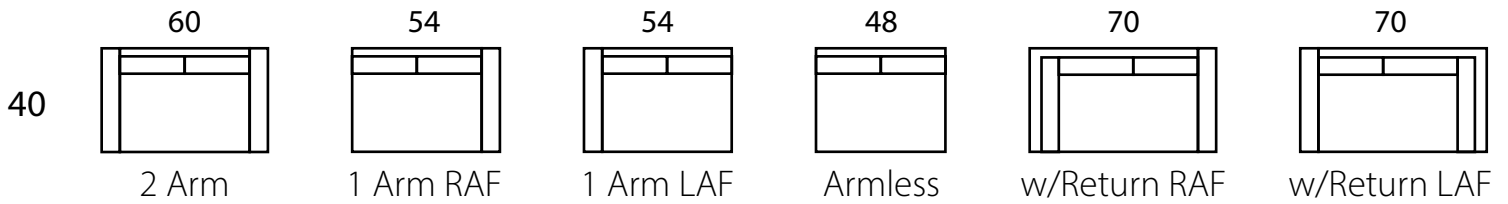

WESTWOOD

SOFA

LOVESEAT

CHAISE

BUMPER CHAISE

CHAIR

CORNER

OTTOMAN