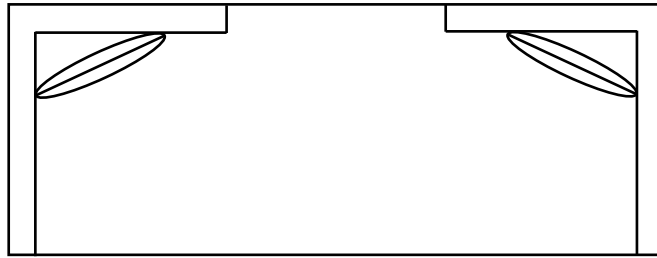

SIENNA DAYBED

DIMENSIONS

Sofa:	72"w x 27"d x 35"h	Arm:	3.5"w
Midsofa:	60"w x 27"d x 35"h	Seat:	26"d x 18.5"h
Loveseat:	54"w x 27"d x 35"h		

All Dimensions Approximate

SIENNA DAYBED

LARGE

72

27

MEDIUM

60

27

SMALL

54

27