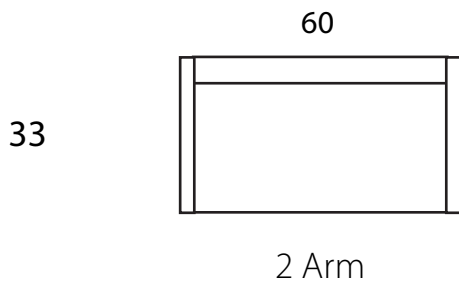

BRIGETTE

Specifications

Sofa: 84"w x 33"d x 35"h
Mid-sofa: 72"w x 33"d x 35"h
Loveseat: 60"w x 33"d x 35"h
Chair: 32"w x 33"d x 35"h

Arm: 3"w x 23"h
Seat: 22"d x 19"h

*All Dimensions Approximate
ALL ITEMS ARE AVAILABLE IN CUSTOM SIZES*

BRIGETTE

SOFA

MID SOFA

LOVESEAT

CHAIR