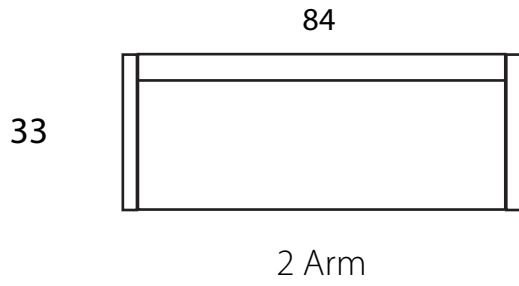

BRIGETTE

SOFA