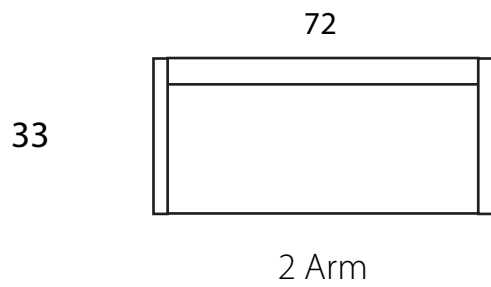

BRIGETTE

SOFA

MID SOFA

LOVESEAT

CHAIR