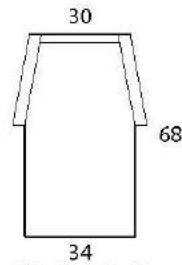

CHAISE

34
Chaise / 2A
2-Arm Chaise