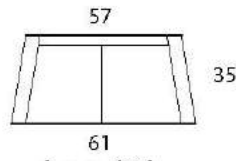

LOVESEAT

61
Love / 2A
2-Arm Loveseat