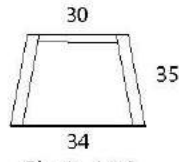

CHAIR

34
Chair / 2A
2-Arm Chair