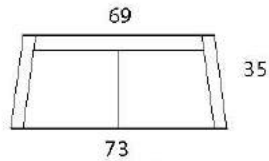

73
Mid / 2A
2-Arm Mid-Sofa