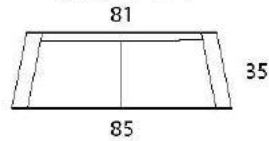

SOFA

85
Sofa / 2A
2-Arm Sofa