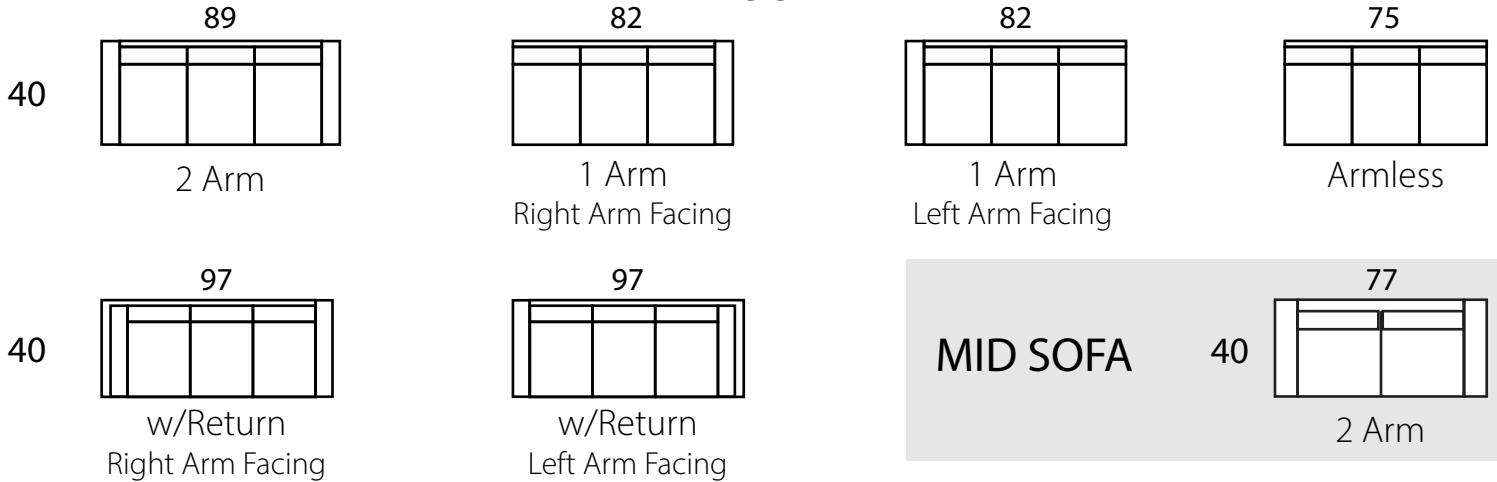

COPENHAGEN

SOFA