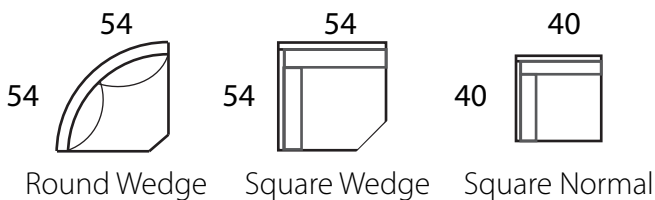

COPENHAGEN

SOFA

LOVESEAT

CHAISE

BUMPER CHAISE

CHAIR

CORNER

OTTOMAN