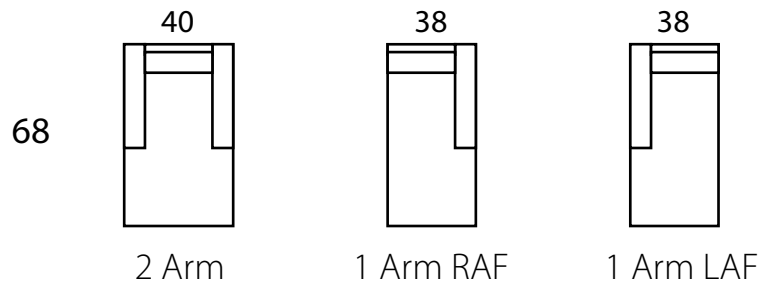

COPENHAGEN

SOFA

LOVESEAT

CHAISE

BUMPER CHAISE

CHAIR

CORNER

OTTOMAN