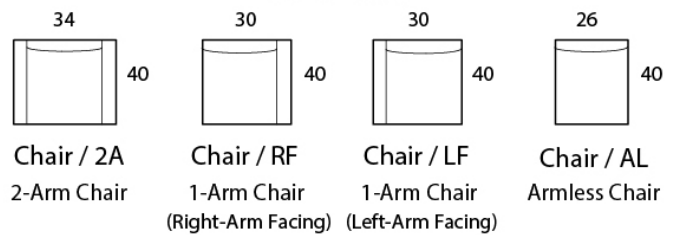

Style: CRESSIDA - #290

SOFA

MID SOFA

LOVESEAT

CHAISE

BUMPER CHAISE

CHAIR

CORNER

OTTOMAN