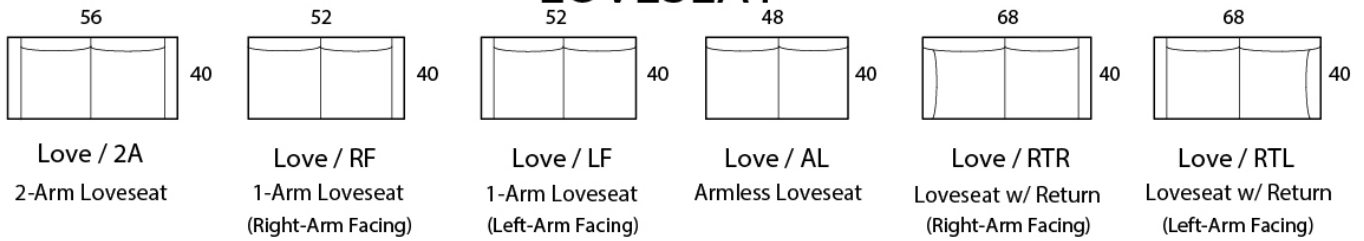

Style: CRESSIDA - #290

SOFA

MID SOFA

LOVESEAT

CHAISE

BUMPER CHAISE

CHAIR

CORNER

OTTOMAN