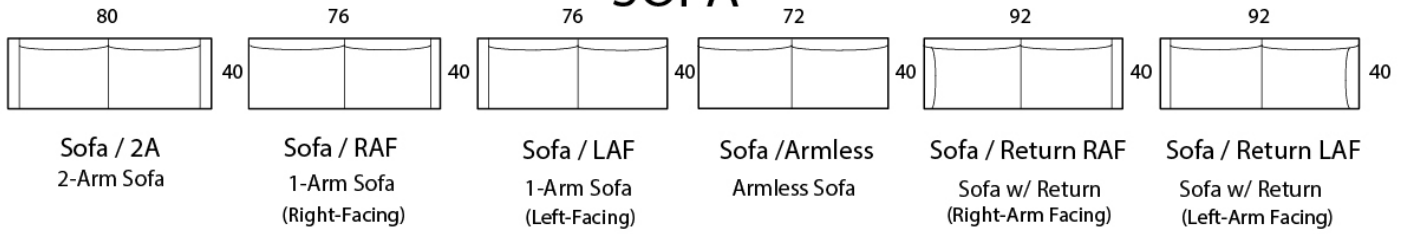

Style: CRESSIDA - #290

SOFA