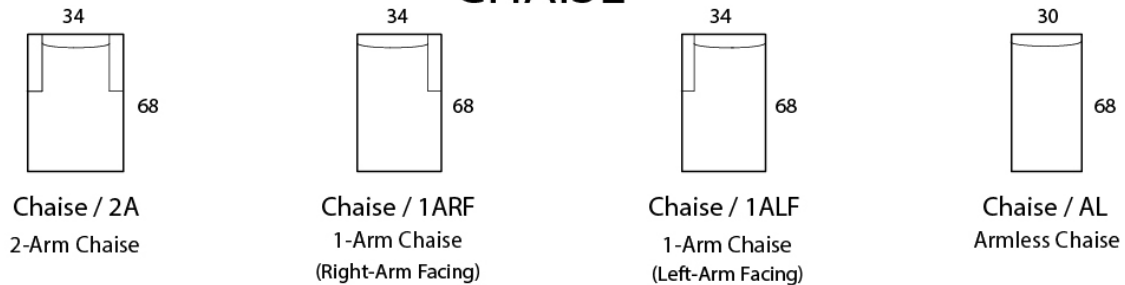

Style: CRESSIDA - #290

SOFA

MID SOFA

LOVESEAT

CHAISE

BUMPER CHAISE

CHAIR

CORNER

OTTOMAN