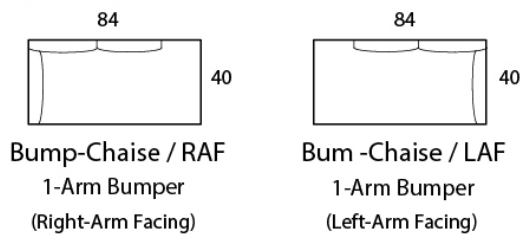

BUMPER CHAISE