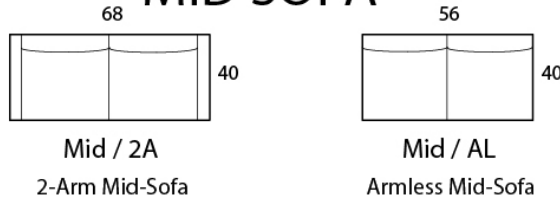

Style: CRESSIDA - #290

SOFA

MID SOFA

LOVESEAT

CHAISE

BUMPER CHAISE

CHAIR

CORNER

OTTOMAN