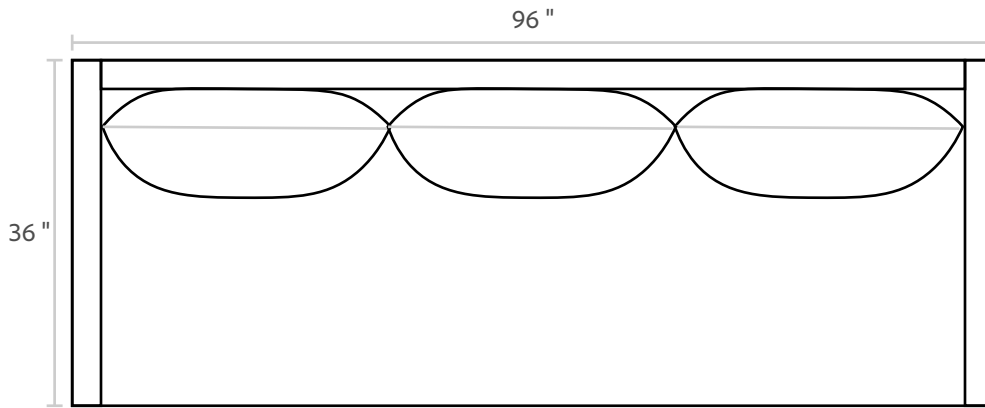

DARRIN

DIMENSIONS

Sofa: 108"w x 36"d x 32"h

Sofa: 96"w x 36"d x 32"h

Sofa: 84"w x 36"d x 32"h

Chair: 32"w x 36"d x 32"h

Arm: 3"w x 26"h

Seat: 23"d x 18"h

All Dimensions Approximate

Sofa Shown: 108" wide

DARRIN

SOFA

SOFA

SOFA

CHAIR