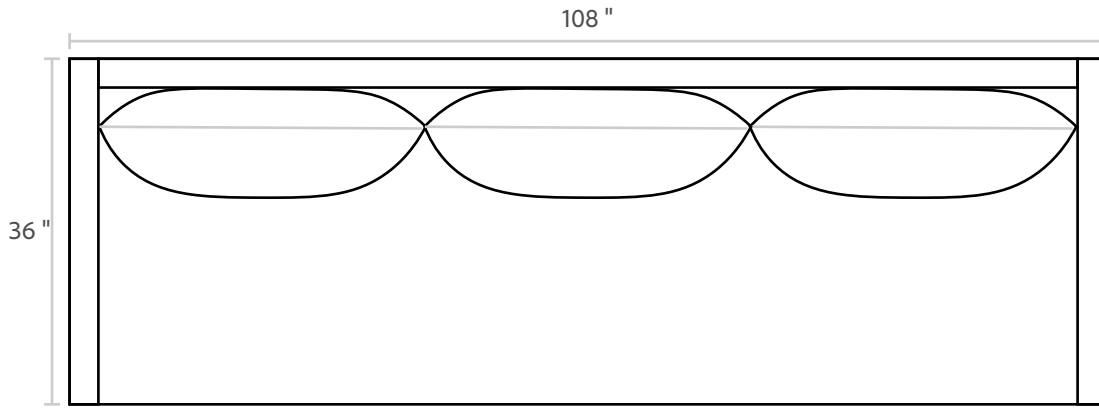

DARRIN

DIMENSIONS

Sofa: 108"w x 36"d x 32"h

Sofa: 96"w x 36"d x 32"h

Sofa: 84"w x 36"d x 32"h

Chair: 32"w x 36"d x 32"h

Arm: 3"w x 26"h

Seat: 23"d x 18"h

All Dimensions Approximate

Sofa Shown: 108" wide

DARRIN

SOFA

SOFA

SOFA

CHAIR