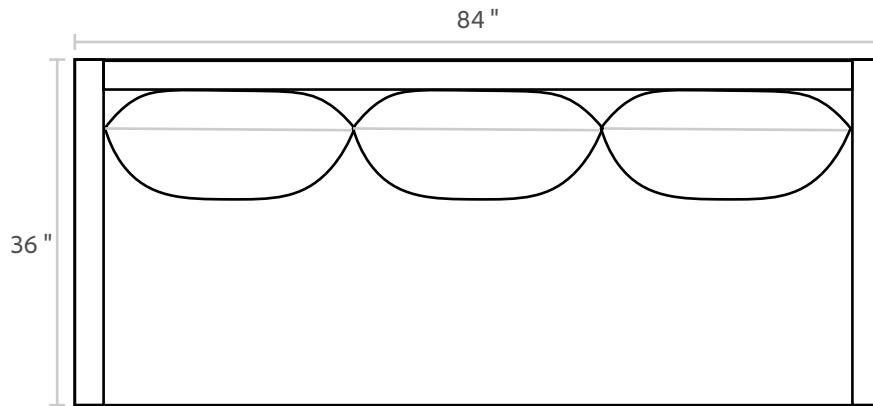

DARRIN

DIMENSIONS

Sofa: 108"w x 36"d x 32"h

Sofa: 96"w x 36"d x 32"h

Sofa: 84"w x 36"d x 32"h

Chair: 32"w x 36"d x 32"h

Arm: 3"w x 26"h

Seat: 23"d x 18"h

All Dimensions Approximate

Sofa Shown: 108" wide

DARRIN

SOFA

SOFA

SOFA

CHAIR