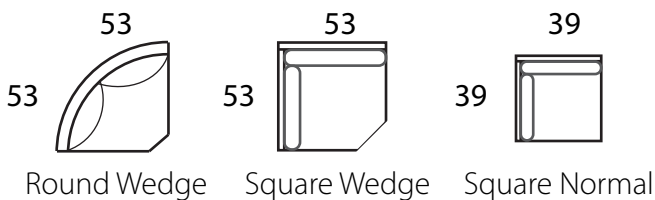

KIRK

SOFA

MID SOFA

LOVESEAT

CHAISE

BUMPER CHAISE

CHAIR

CORNER

OTTOMAN