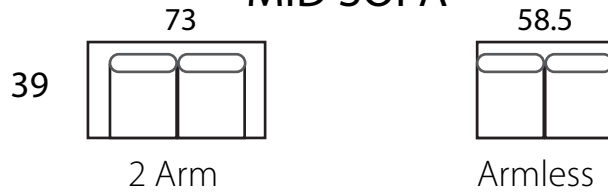

KIRK

Specifications

Sofa: 84.5"w x 39"d x 32"h
Mid-sofa: 73"w x 39"d x 32"h
Loveseat: 61"w x 39"d x 32"h
Chair: 39"w x 39"d x 32"h

Arm: 6.5"w x 25"h
Seat: 22"d x 18.5"h

Channel design dictates that length may be increased or decreased by 6.5" increments.
Depth cannot be changed.

All Dimensions Approximate

ALL ITEMS ARE AVAILABLE IN CUSTOM SIZES

KIRK

SOFA

MID SOFA

LOVESEAT

CHAISE

BUMPER CHAISE