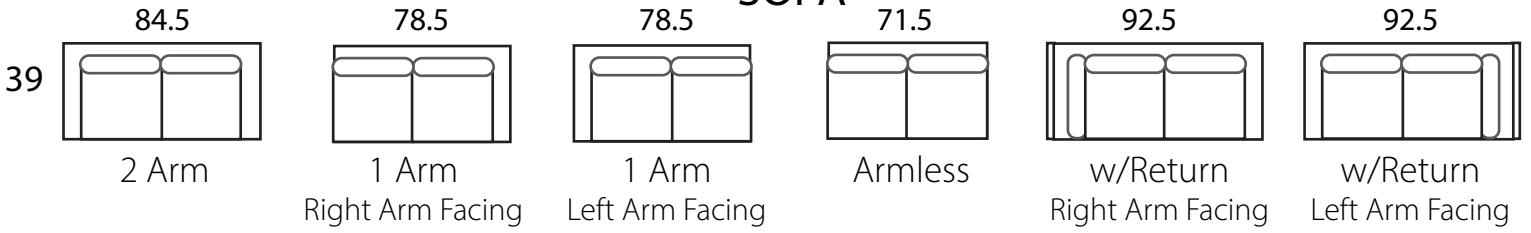

KIRK

SOFA

MID SOFA

LOVESEAT

CHAISE

BUMPER CHAISE

CHAIR

CORNER

OTTOMAN