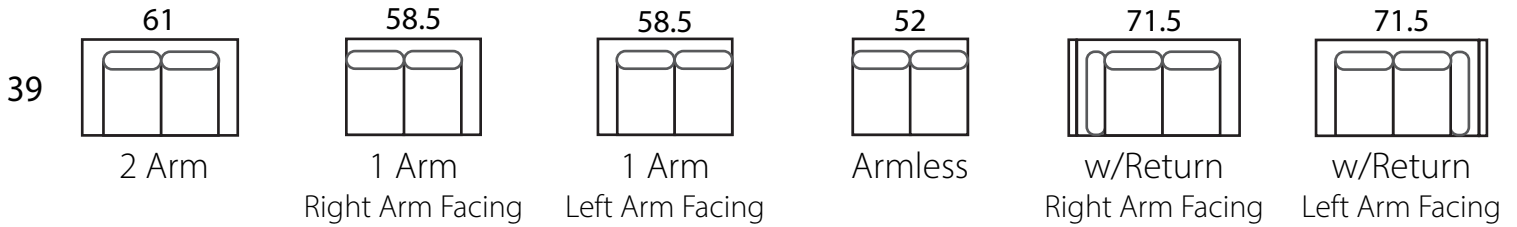

KIRK

Specifications

Sofa: 84.5"w x 39"d x 32"h
Mid-sofa: 73"w x 39"d x 32"h
Loveseat: 61"w x 39"d x 32"h
Chair: 39"w x 39"d x 32"h

Arm: 6.5"w x 25"h
Seat: 22"d x 18.5"h

Channel design dictates that length may be increased or decreased by 6.5" increments.
Depth cannot be changed.

All Dimensions Approximate

ALL ITEMS ARE AVAILABLE IN CUSTOM SIZES

KIRK

SOFA

MID SOFA

LOVESEAT

CHAISE

BUMPER CHAISE