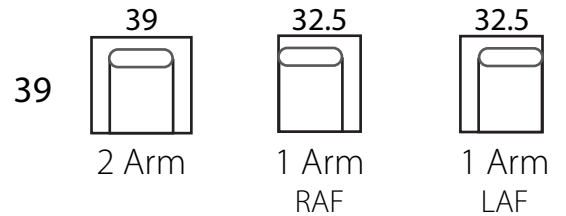

KIRK

SOFA

MID SOFA

LOVESEAT

CHAISE

BUMPER CHAISE

CHAIR

CORNER

OTTOMAN