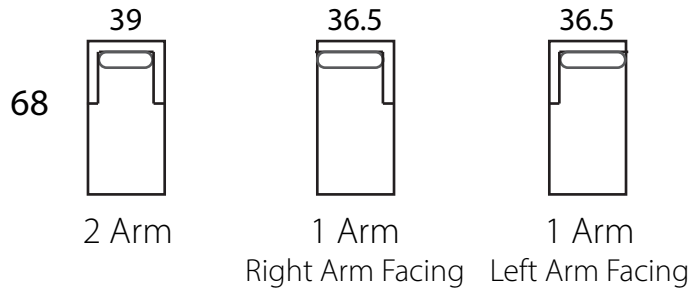

KIRK

Specifications

Sofa: 84.5"w x 39"d x 32"h
Mid-sofa: 73"w x 39"d x 32"h
Loveseat: 61"w x 39"d x 32"h
Chair: 39"w x 39"d x 32"h

Arm: 6.5"w x 25"h
Seat: 22"d x 18.5"h

Channel design dictates that length may be increased or decreased by 6.5" increments.
Depth cannot be changed.

All Dimensions Approximate

ALL ITEMS ARE AVAILABLE IN CUSTOM SIZES

KIRK

SOFA

MID SOFA

LOVESEAT

CHAISE

BUMPER CHAISE