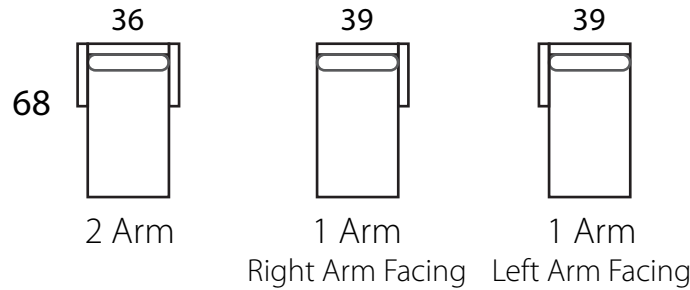

MADRID

SOFA

MID SOFA

LOVESEAT

CHAISE

BUMPER CHAISE

CHAIR

CORNER

OTTOMAN