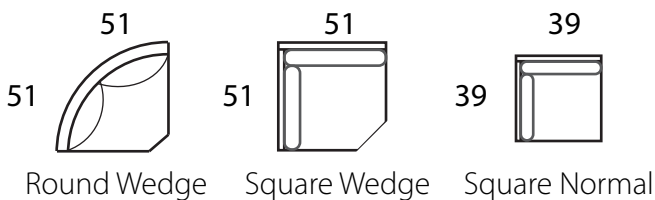

MADRID

Specifications

Sofa: 84"w x 39"d x 33"h
Mid-sofa: 69"w x 39"d x 33"h
Loveseat: 57"w x 39"d x 33"h
Chair: 36"w x 39"d x 33"h

Arm: 4.5"w x 25.5"h
Seat: 23"d x 18"h

*All Dimensions Approximate
ALL ITEMS ARE AVAILABLE IN CUSTOM SIZES*

MADRID

SOFA

MID SOFA

LOVESEAT

CHAISE

BUMPER CHAISE

CHAIR

CORNER