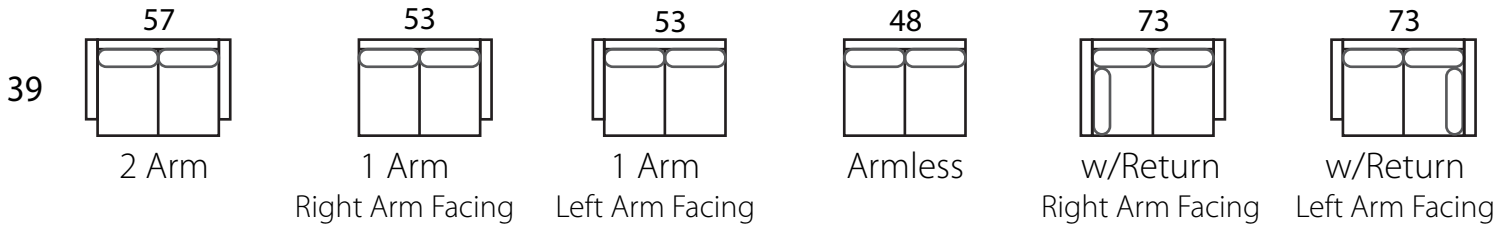

MADRID

SOFA

MID SOFA

LOVESEAT

CHAISE

BUMPER CHAISE

CHAIR

CORNER

OTTOMAN