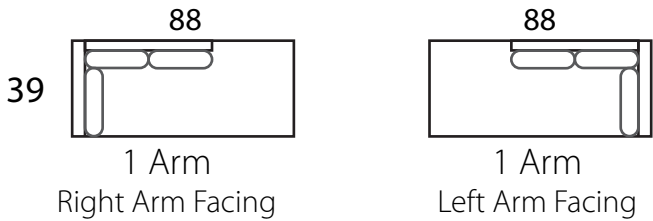

BUMPER CHAISE