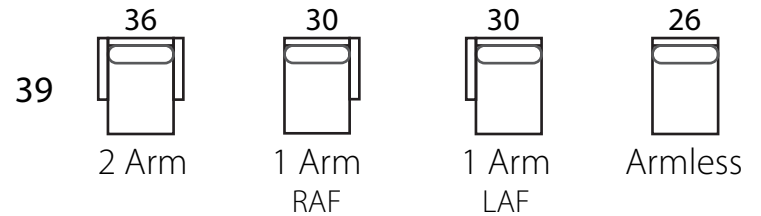

MADRID

Specifications

Sofa: 84"w x 39"d x 33"h
Mid-sofa: 69"w x 39"d x 33"h
Loveseat: 57"w x 39"d x 33"h
Chair: 36"w x 39"d x 33"h

Arm: 4.5"w x 25.5"h
Seat: 23"d x 18"h

*All Dimensions Approximate
ALL ITEMS ARE AVAILABLE IN CUSTOM SIZES*

MADRID

SOFA

MID SOFA

LOVESEAT

CHAISE

BUMPER CHAISE

CHAIR

CORNER