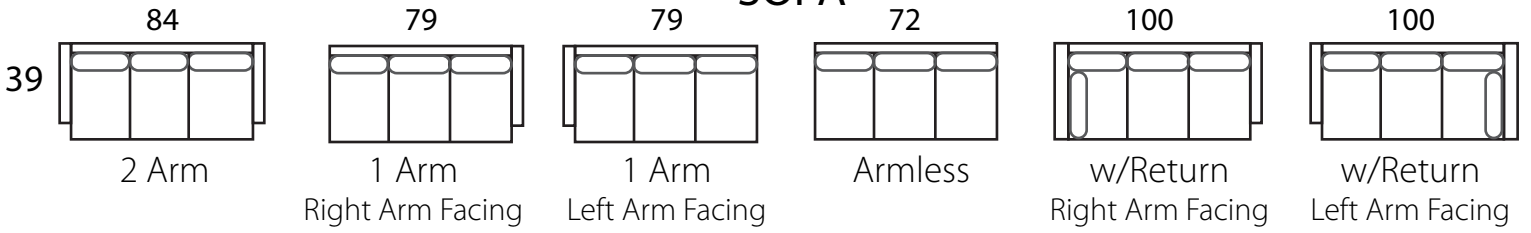

MADRID

SOFA