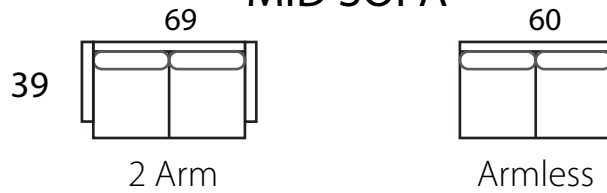

MADRID

SOFA

MID SOFA

LOVESEAT

CHAISE

BUMPER CHAISE

CHAIR

CORNER

OTTOMAN