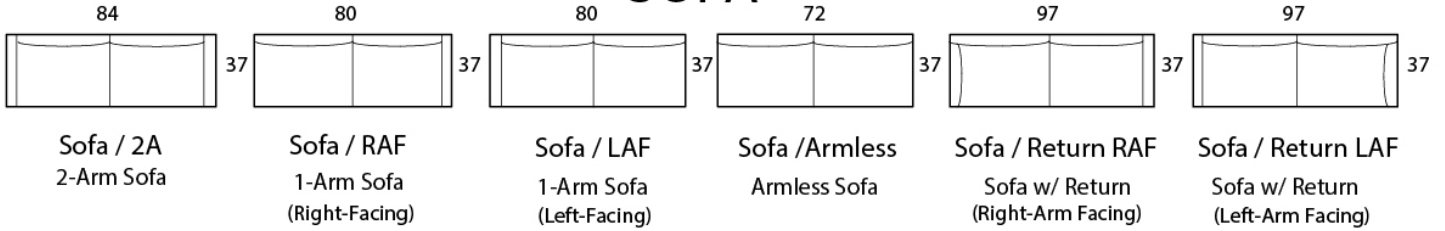

MONTAGE

Specifications

Sofa: 84"w x 37"d x 35"h

Mid-Sofa: 72"w x 37"d x 35"h

Loveseat: 60"w x 37"d x 35"h

Chair: 34"w x 37"d x 35"h

Arm: 4"w x 26"h

Seat: 22"d x 18.5"h

Available as a sectional in custom sizes and configurations. All dimensions are approximate.

Style: MONTAGE - #470

SOFA

MID SOFA

LOVESEAT

CHAISE

BUMPER CHAISE

CHAIR