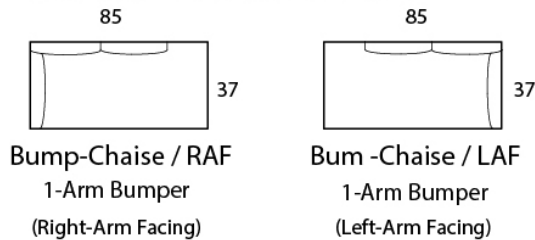

MONTAGE

Specifications

Sofa: 84"w x 37"d x 35"h

Mid-Sofa: 72"w x 37"d x 35"h

Loveseat: 60"w x 37"d x 35"h

Chair: 34"w x 37"d x 35"h

Arm: 4"w x 26"h

Seat: 22"d x 18.5"h

Available as a sectional in custom sizes and configurations. All dimensions are approximate.

Style: MONTAGE - #470

SOFA

MID SOFA

LOVESEAT

CHAISE

BUMPER CHAISE

CHAIR