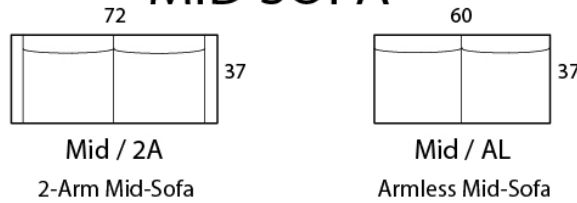

MONTAGE

Specifications

Sofa: 84"w x 37"d x 35"h

Mid-Sofa: 72"w x 37"d x 35"h

Loveseat: 60"w x 37"d x 35"h

Chair: 34"w x 37"d x 35"h

Arm: 4"w x 26"h

Seat: 22"d x 18.5"h

Available as a sectional in custom sizes and configurations. All dimensions are approximate.

Style: MONTAGE - #470

SOFA

MID SOFA

LOVESEAT

CHAISE

BUMPER CHAISE

CHAIR