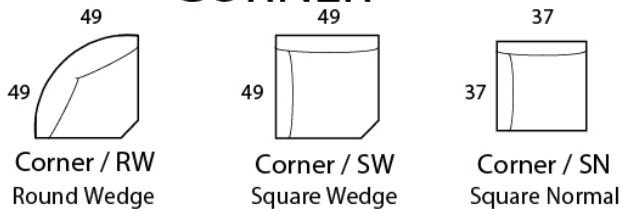

Style: MONTAGE - #470

SOFA

MID SOFA

LOVESEAT

CHAISE

BUMPER CHAISE

CHAIR

CORNER

OTTOMAN