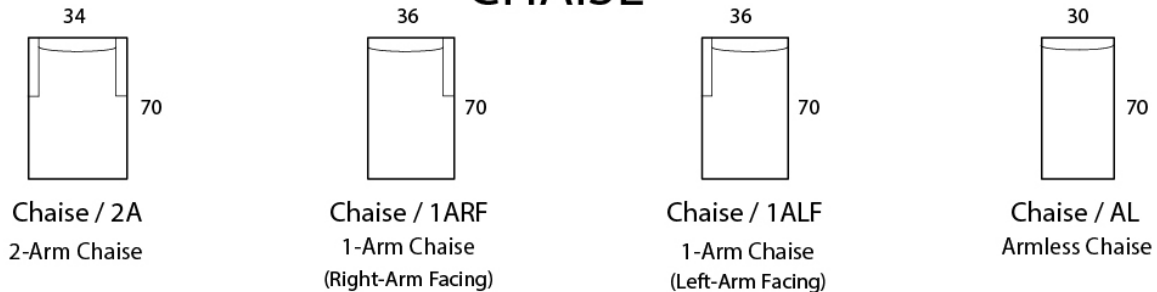

MONTAGE

Specifications

Sofa: 84"w x 37"d x 35"h

Mid-Sofa: 72"w x 37"d x 35"h

Loveseat: 60"w x 37"d x 35"h

Chair: 34"w x 37"d x 35"h

Arm: 4"w x 26"h

Seat: 22"d x 18.5"h

Available as a sectional in custom sizes and configurations. All dimensions are approximate.

Style: MONTAGE - #470

SOFA

MID SOFA

LOVESEAT

CHAISE

BUMPER CHAISE

CHAIR