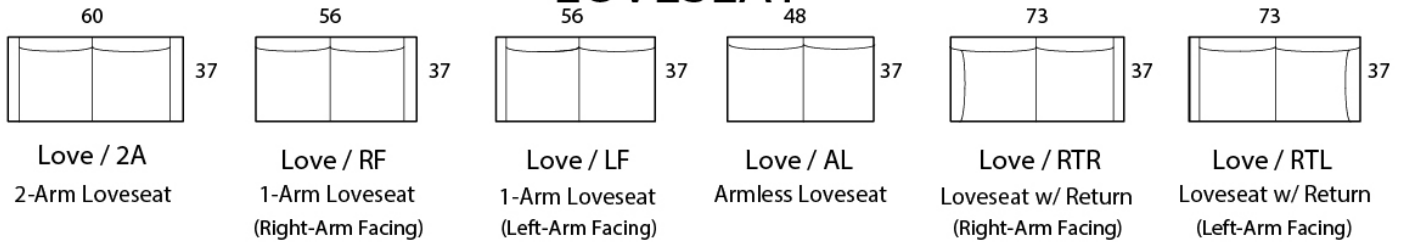

MONTAGE

Specifications

Sofa: 84"w x 37"d x 35"h

Mid-Sofa: 72"w x 37"d x 35"h

Loveseat: 60"w x 37"d x 35"h

Chair: 34"w x 37"d x 35"h

Arm: 4"w x 26"h

Seat: 22"d x 18.5"h

Available as a sectional in custom sizes and configurations. All dimensions are approximate.

Style: MONTAGE - #470

SOFA

MID SOFA

LOVESEAT

CHAISE

BUMPER CHAISE

CHAIR