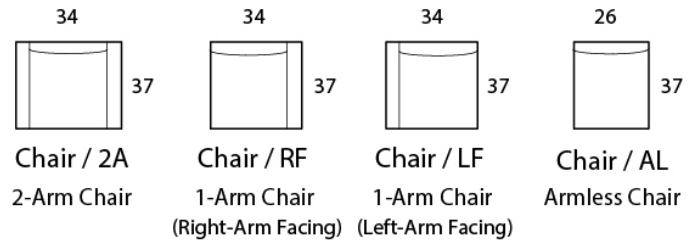

MONTAGE

Specifications

Sofa: 84"w x 37"d x 35"h

Mid-Sofa: 72"w x 37"d x 35"h

Loveseat: 60"w x 37"d x 35"h

Chair: 34"w x 37"d x 35"h

Arm: 4"w x 26"h

Seat: 22"d x 18.5"h

Available as a sectional in custom sizes and configurations. All dimensions are approximate.

Style: MONTAGE - #470

SOFA

MID SOFA

LOVESEAT

CHAISE

BUMPER CHAISE

CHAIR

CORNER

OTTOMAN