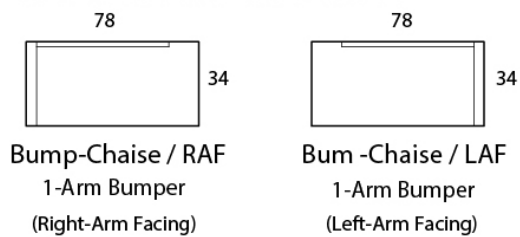

SEVILLE

BLH
BLACK LABEL HOME

Specifications

Sofa: 86" w x 34" d x 34" h

Mid-Sofa: 74" w x 34" d x 34" h

Loveseat: 60" w x 34" d x 34" h

Chair: 36" w x 34" d x 34" h

Arm: 5.5" w x 23" h

Seat: 22" d x 18" h

*Available as a sectional in custom sizes and configurations. All dimensions are approximate.
This is a tightback sofa.*

Style: SEVILLE - #580

SOFA

MID SOFA

CHAISE

BUMPER CHAISE

CHAIR