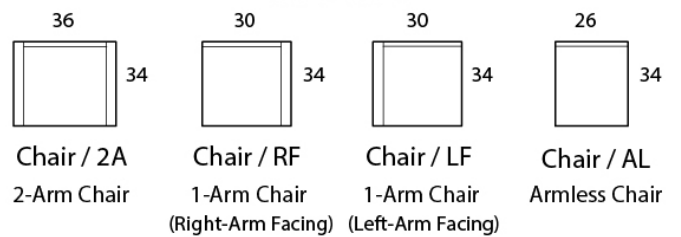

SEVILLE

BLH
BLACK LABEL HOME

Specifications

Sofa: 86" w x 34" d x 34" h

Mid-Sofa: 74" w x 34" d x 34" h

Loveseat: 60" w x 34" d x 34" h

Chair: 36" w x 34" d x 34" h

Arm: 5.5" w x 23" h

Seat: 22" d x 18" h

*Available as a sectional in custom sizes and configurations. All dimensions are approximate.
This is a tightback sofa.*

Style: SEVILLE - #580

SOFA

MID SOFA

CHAISE

BUMPER CHAISE

CHAIR

CORNER

OTTOMAN