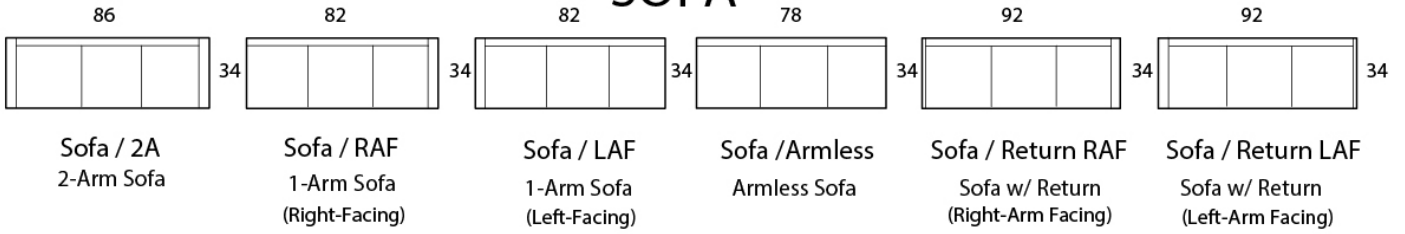

SEVILLE

BLH
BLACK LABEL HOME

Specifications

Sofa: 86" w x 34" d x 34" h

Mid-Sofa: 74" w x 34" d x 34" h

Loveseat: 60" w x 34" d x 34" h

Chair: 36" w x 34" d x 34" h

Arm: 5.5" w x 23" h

Seat: 22" d x 18" h

*Available as a sectional in custom sizes and configurations. All dimensions are approximate.
This is a tightback sofa.*

Style: SEVILLE - #580

SOFA

MID SOFA

CHAISE

BUMPER CHAISE

CHAIR