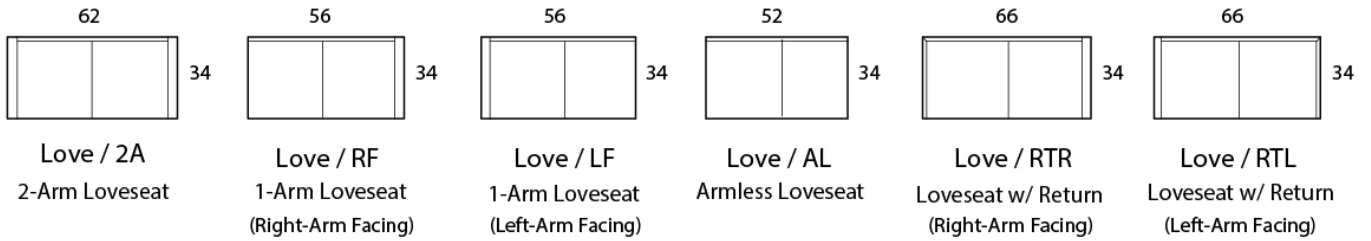

SEVILLE

BLH
BLACK LABEL HOME

Specifications

Sofa: 86" w x 34" d x 34" h

Mid-Sofa: 74" w x 34" d x 34" h

Loveseat: 60" w x 34" d x 34" h

Chair: 36" w x 34" d x 34" h

Arm: 5.5" w x 23" h

Seat: 22" d x 18" h

*Available as a sectional in custom sizes and configurations. All dimensions are approximate.
This is a tightback sofa.*

Style: SEVILLE - #580

SOFA

MID SOFA

CHAISE

BUMPER CHAISE

CHAIR

CORNER

OTTOMAN