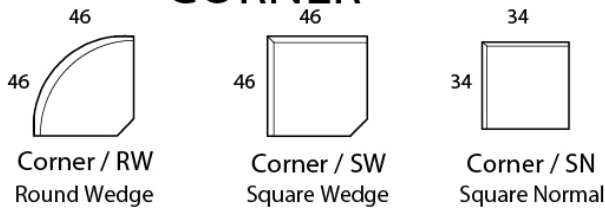

Style: SEVILLE - #580

SOFA

MID SOFA

CHAISE

BUMPER CHAISE

CHAIR

CORNER

OTTOMAN