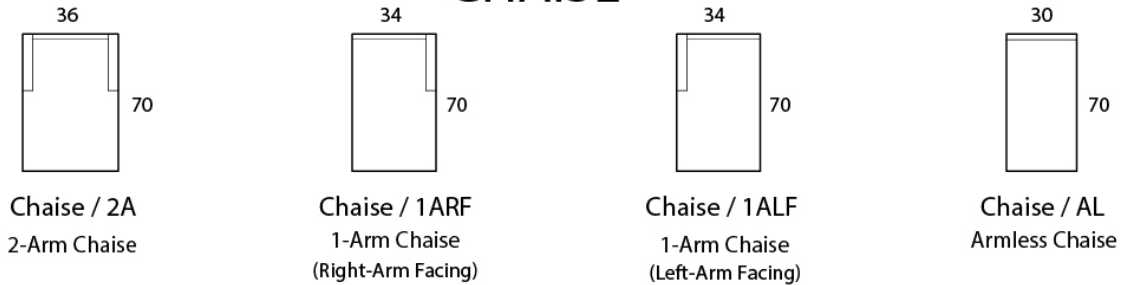

SEVILLE

BLH
BLACK LABEL HOME

Specifications

Sofa: 86" w x 34" d x 34" h

Mid-Sofa: 74" w x 34" d x 34" h

Loveseat: 60" w x 34" d x 34" h

Chair: 36" w x 34" d x 34" h

Arm: 5.5" w x 23" h

Seat: 22" d x 18" h

*Available as a sectional in custom sizes and configurations. All dimensions are approximate.
This is a tightback sofa.*

Style: SEVILLE - #580

SOFA

MID SOFA

CHAISE

BUMPER CHAISE

CHAIR