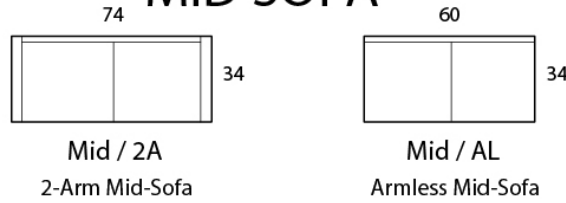

SEVILLE

BLH
BLACK LABEL HOME

Specifications

Sofa: 86" w x 34" d x 34" h

Mid-Sofa: 74" w x 34" d x 34" h

Loveseat: 60" w x 34" d x 34" h

Chair: 36" w x 34" d x 34" h

Arm: 5.5" w x 23" h

Seat: 22" d x 18" h

*Available as a sectional in custom sizes and configurations. All dimensions are approximate.
This is a tightback sofa.*

Style: SEVILLE - #580

SOFA

MID SOFA

CHAISE

BUMPER CHAISE

CHAIR