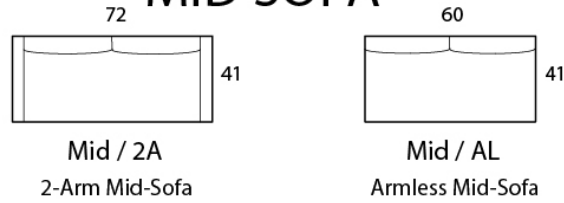

Style: TARA - #600

SOFA

MID SOFA

LOVESEAT

CHAISE

BUMPER CHAISE

CHAIR

CORNER

OTTOMAN