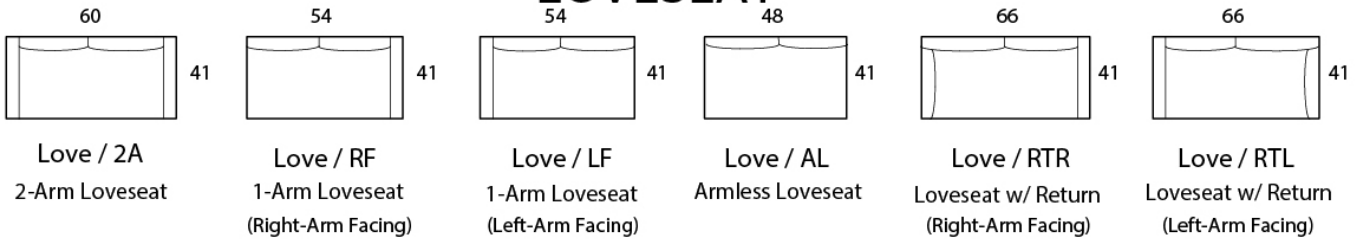

Style: TARA - #600

SOFA

MID SOFA

LOVESEAT

CHAISE

BUMPER CHAISE

CHAIR

CORNER

OTTOMAN