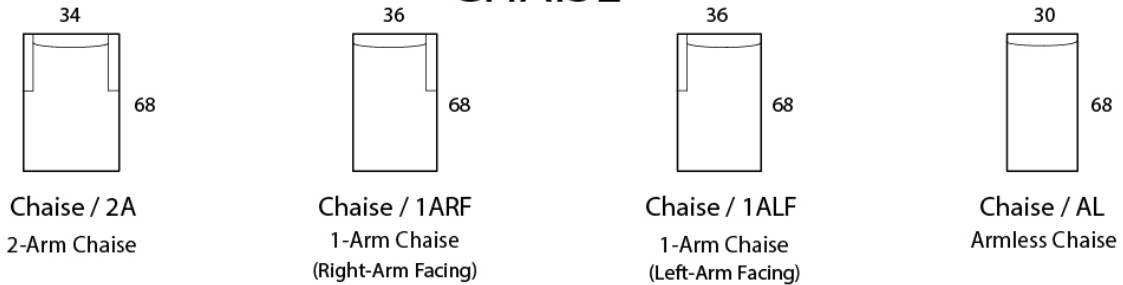

Style: TARA - #600

SOFA

MID SOFA

LOVESEAT

CHAISE

BUMPER CHAISE

CHAIR

CORNER

OTTOMAN