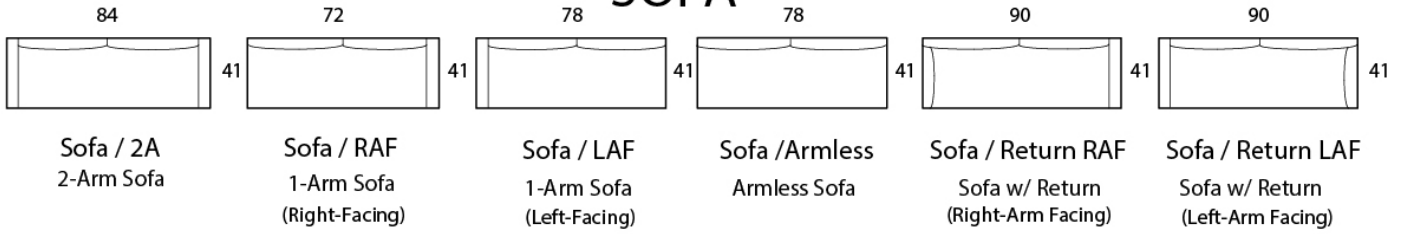

Style: TARA - #600

SOFA